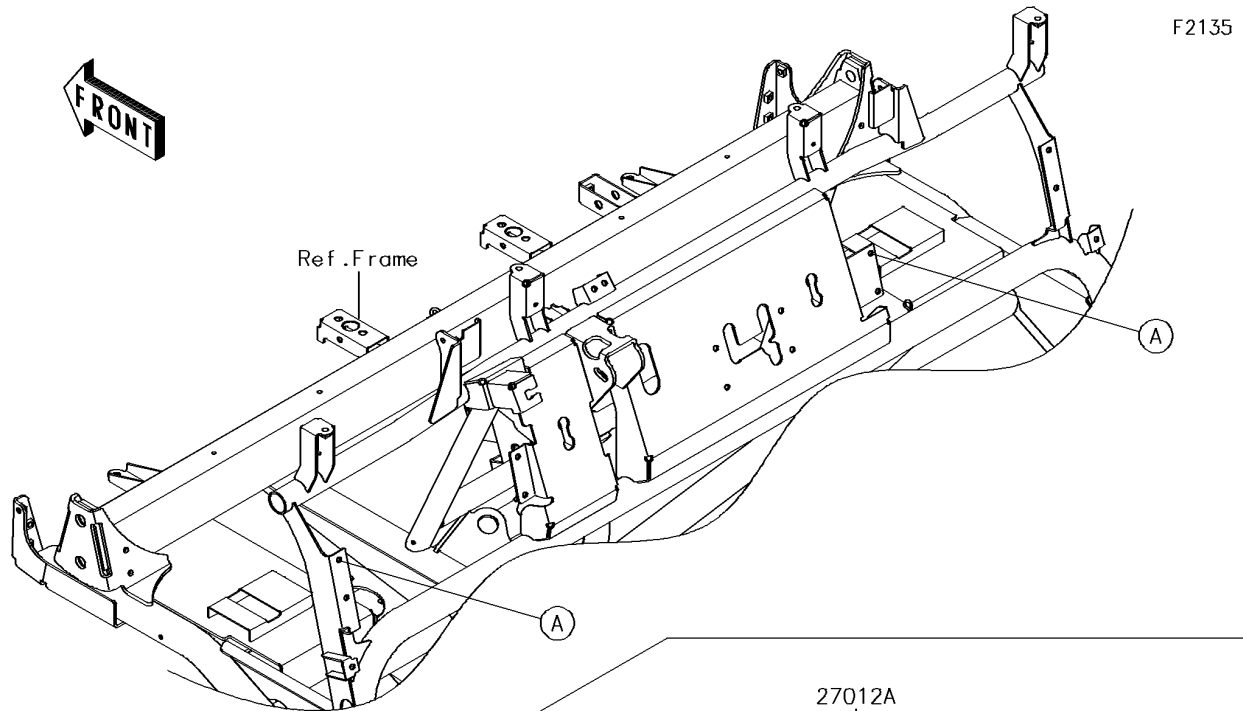

2017 MULE™ 4010 4x4

PARTS DIAGRAM

Front Box

2017 MULE™ 4010 4x4

PARTS LIST

Front Box

ITEM NAME	PART NUMBER	QUANTITY
COVER,STORAGE GRIP,F.BLACK (Ref # 14091)	14091-1659-6Z	2
COVER,CONTROL PANEL,F.BLACK (Ref # 14091A)	14091-1660-6Z	2
HOOK (Ref # 27012)	27012-1607	2
HOOK (Ref # 27012A)	27012-1612	2
CASE-STORAGE,F.BLACK (Ref # 39012)	39012-1061-6Z	2
TRIM-SEAL,L=774 (Ref # 39145)	39145-1130	2
SCREW,TAPPING,4X12 (Ref # 92009)	92009-1444	4
SCREW,6X16 (Ref # 92009A)	92009-1621	8
RIVET (Ref # 92039)	92039-1041	4
PIN,6X14.5 (Ref # 92043)	92043-125	4
PLUG (Ref # 92066)	92066-1485	2
COLLAR (Ref # 92143)	92143-1087	8
SCREW-PAN-WP-CROS,4X12 (Ref # 224)	224AB0412	4
NUT-HEX,4MM (Ref # 311)	311AA0400	4
PIN-SNAP,1.2X21.2 (Ref # 554)	554DA0600	4