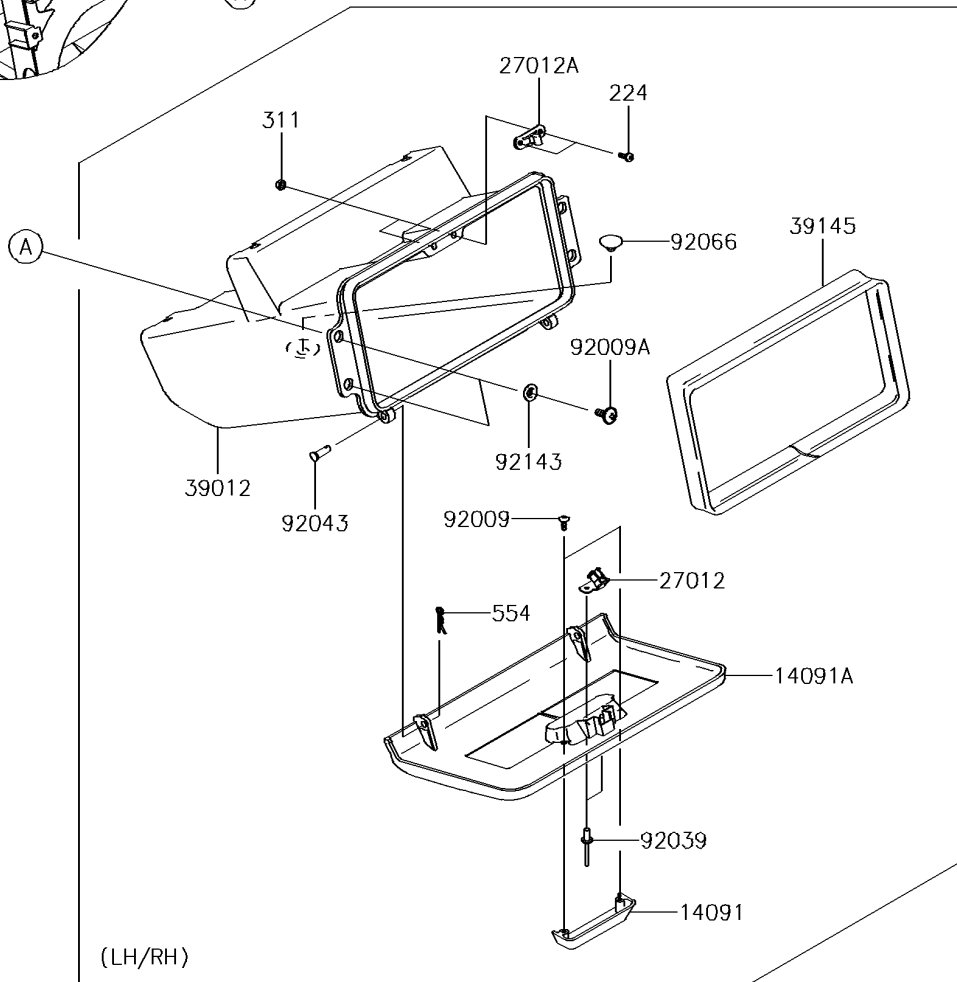

2017 MULE™ 4010 4x4

PARTS DIAGRAM

Front Box

2017 MULE™ 4010 4x4

PARTS LIST

Front Box

ITEM NAME	PART NUMBER	QUANTITY
COVER,STORAGE GRIP,F.BLACK (Ref # 14091)	14091-1659-6Z	2
COVER,CONTROL PANEL,F.BLACK (Ref # 14091A)	14091-1660-6Z	2
HOOK (Ref # 27012)	27012-1607	2
HOOK (Ref # 27012A)	27012-1612	2
CASE-STORAGE,F.BLACK (Ref # 39012)	39012-1061-6Z	2
TRIM-SEAL,L=774 (Ref # 39145)	39145-1130	2
SCREW,TAPPING,4X12 (Ref # 92009)	92009-1444	4
SCREW,6X16 (Ref # 92009A)	92009-1621	8
RIVET (Ref # 92039)	92039-1041	4
PIN,6X14.5 (Ref # 92043)	92043-125	4
PLUG (Ref # 92066)	92066-1485	2
COLLAR (Ref # 92143)	92143-1087	8
SCREW-PAN-WP-CROS,4X12 (Ref # 224)	224AB0412	4
NUT-HEX,4MM (Ref # 311)	311AA0400	4
PIN-SNAP,1.2X21.2 (Ref # 554)	554DA0600	4