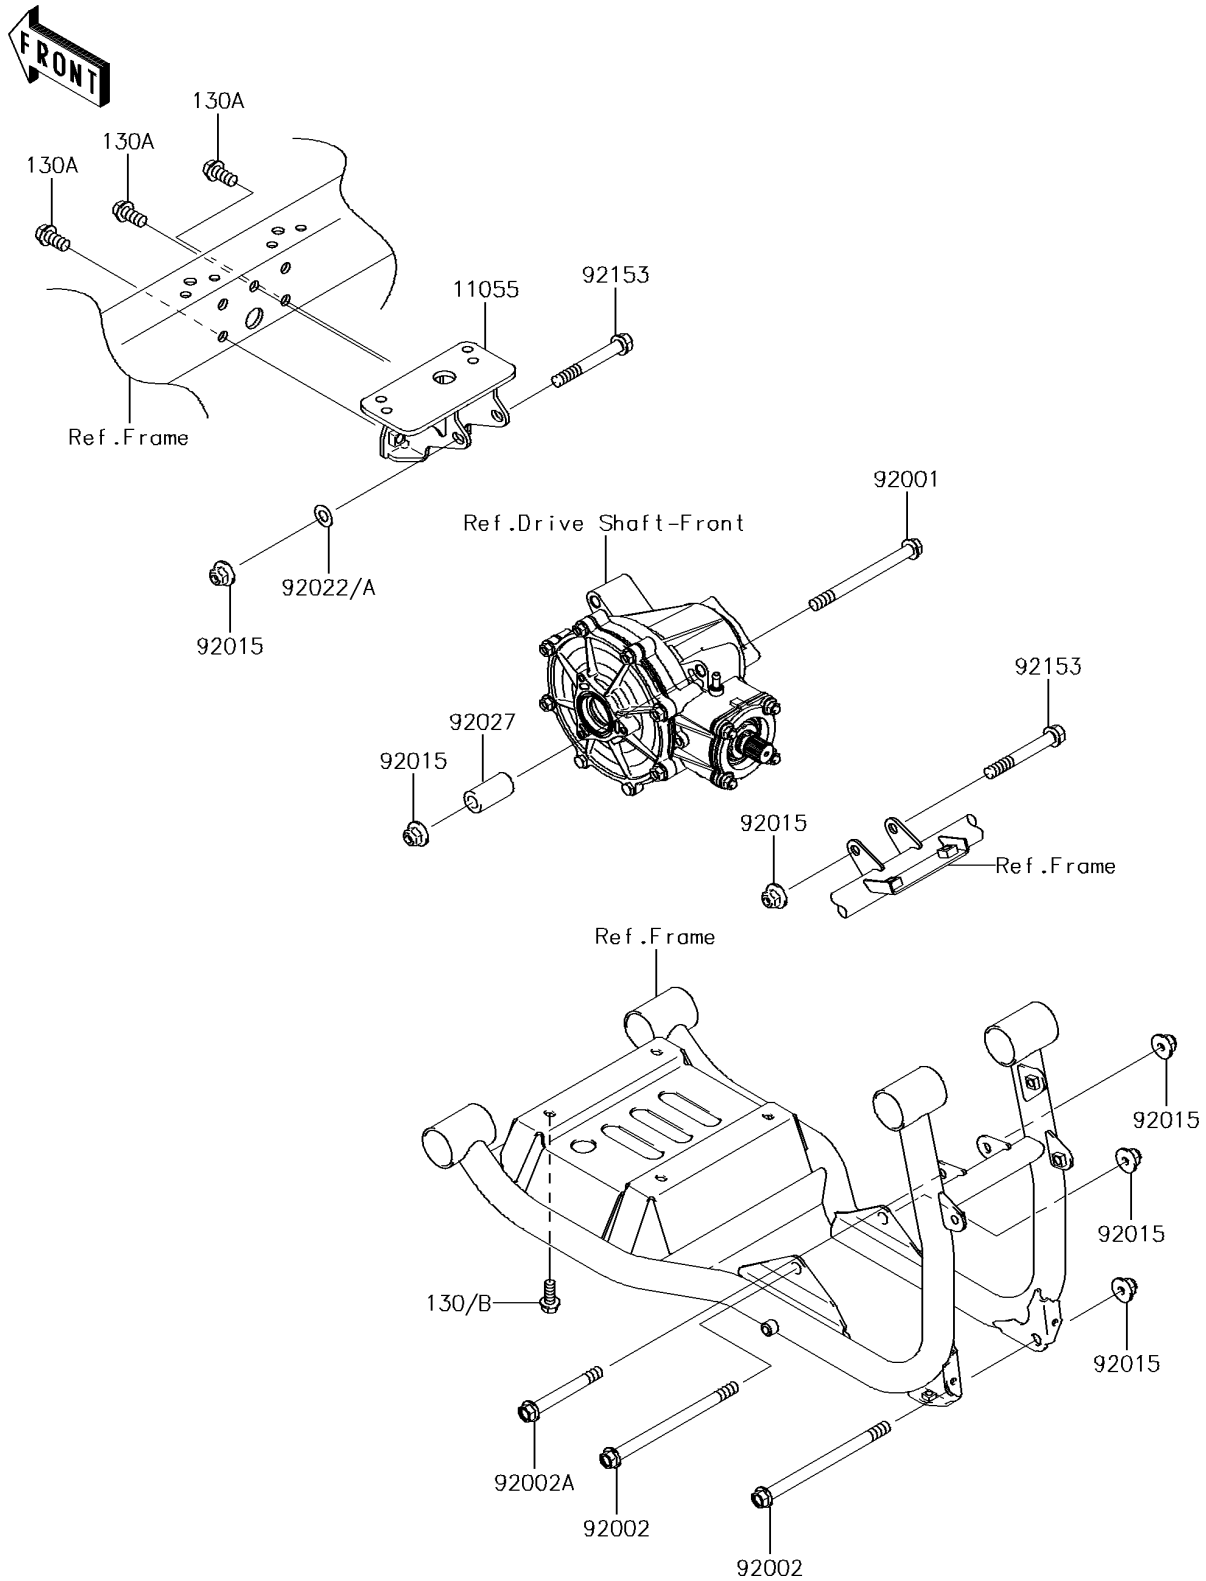

## PARTS DIAGRAM

### Engine Mount

F2122

## PARTS LIST

### Engine Mount

ITEM NAME	PART NUMBER	QUANTITY
BRACKET,FRONT GEAR CASE (Ref # 11055)	11055-1469	1
BOLT,FLANGED,10X115 (Ref # 92001)	92001-1603	1
BOLT,10X145 (Ref # 92002)	92002-1348	2
BOLT,FLANGED,10X80 (Ref # 92002A)	92002-1764	1
NUT,LOCK,10MM (Ref # 92015)	92015-1597	6
WASHER,10.2X20X0.5 (Ref # 92022)	92022-1649	AR
WASHER,10.5X20X1 (Ref # 92022A)	92022-239	AR
COLLAR,11X20X39 (Ref # 92027)	92027-1518	1
BOLT,FLANGED,10X75 (Ref # 92153)	92153-1384	2
BOLT-FLANGED,8X20 (Ref # 130)	130BA0820	4
BOLT-FLANGED,10X20 (Ref # 130A)	130BA1020	3
BOLT-FLANGED,8X20 (Ref # 130B)	130CA0820	4