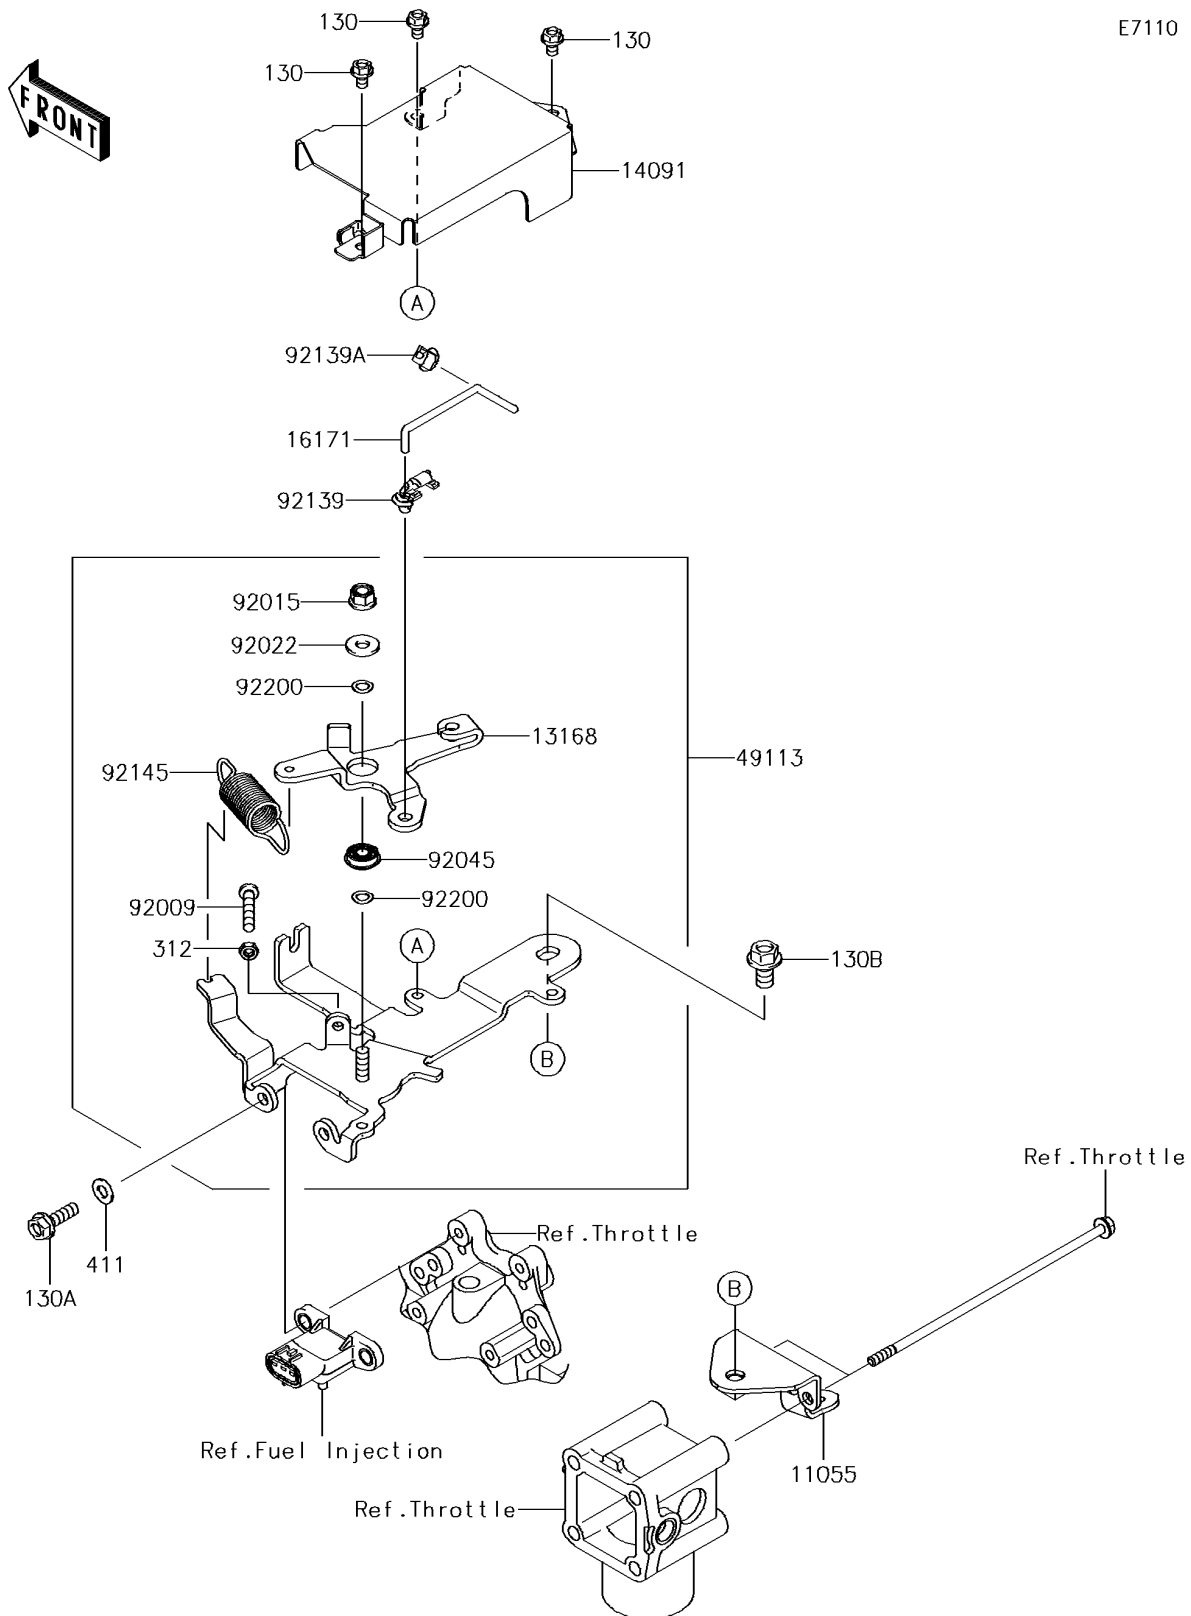

2017 MULE™ 4010 4x4

PARTS DIAGRAM

Control

E7110

2017 MULE™ 4010 4x4

PARTS LIST

Control

ITEM NAME	PART NUMBER	QUANTITY
BRACKET (Ref # 11055)	11055-2020	1
LEVER (Ref # 13168)	13168-2509	1
COVER,CONTROL PANEL (Ref # 14091)	14091-1757	1
LINK (Ref # 16171)	16171-2105	1
PANEL-COMP-CONTROL (Ref # 49113)	49113-2211	1
SCREW,5X30 (Ref # 92009)	92009-2381	1
NUT,LOCK,FLANGED,6MM (Ref # 92015)	92015-1339	1
WASHER (Ref # 92022)	92022-2247	1
BEARING-BALL,696ZZ1NR MC3 (Ref # 92045)	92045-2223	1
BUSHING,CONT-PANEL (Ref # 92139)	92139-2060	1
BUSHING,THROTTLE-BODY (Ref # 92139A)	92139-2061	1
SPRING (Ref # 92145)	92145-2186	1
WASHER,6.2X10X0.5 (Ref # 92200)	92200-2083	2
BOLT-FLANGED,5X8 (Ref # 130)	130BA0508	3
BOLT-FLANGED,6X20 (Ref # 130A)	130BA0620	2
BOLT-FLANGED,8X14 (Ref # 130B)	130BA0814	1
NUT-HEX,5MM (Ref # 312)	312AA0500	1
WASHER-PLAIN,6MM (Ref # 411)	411AB0600	2