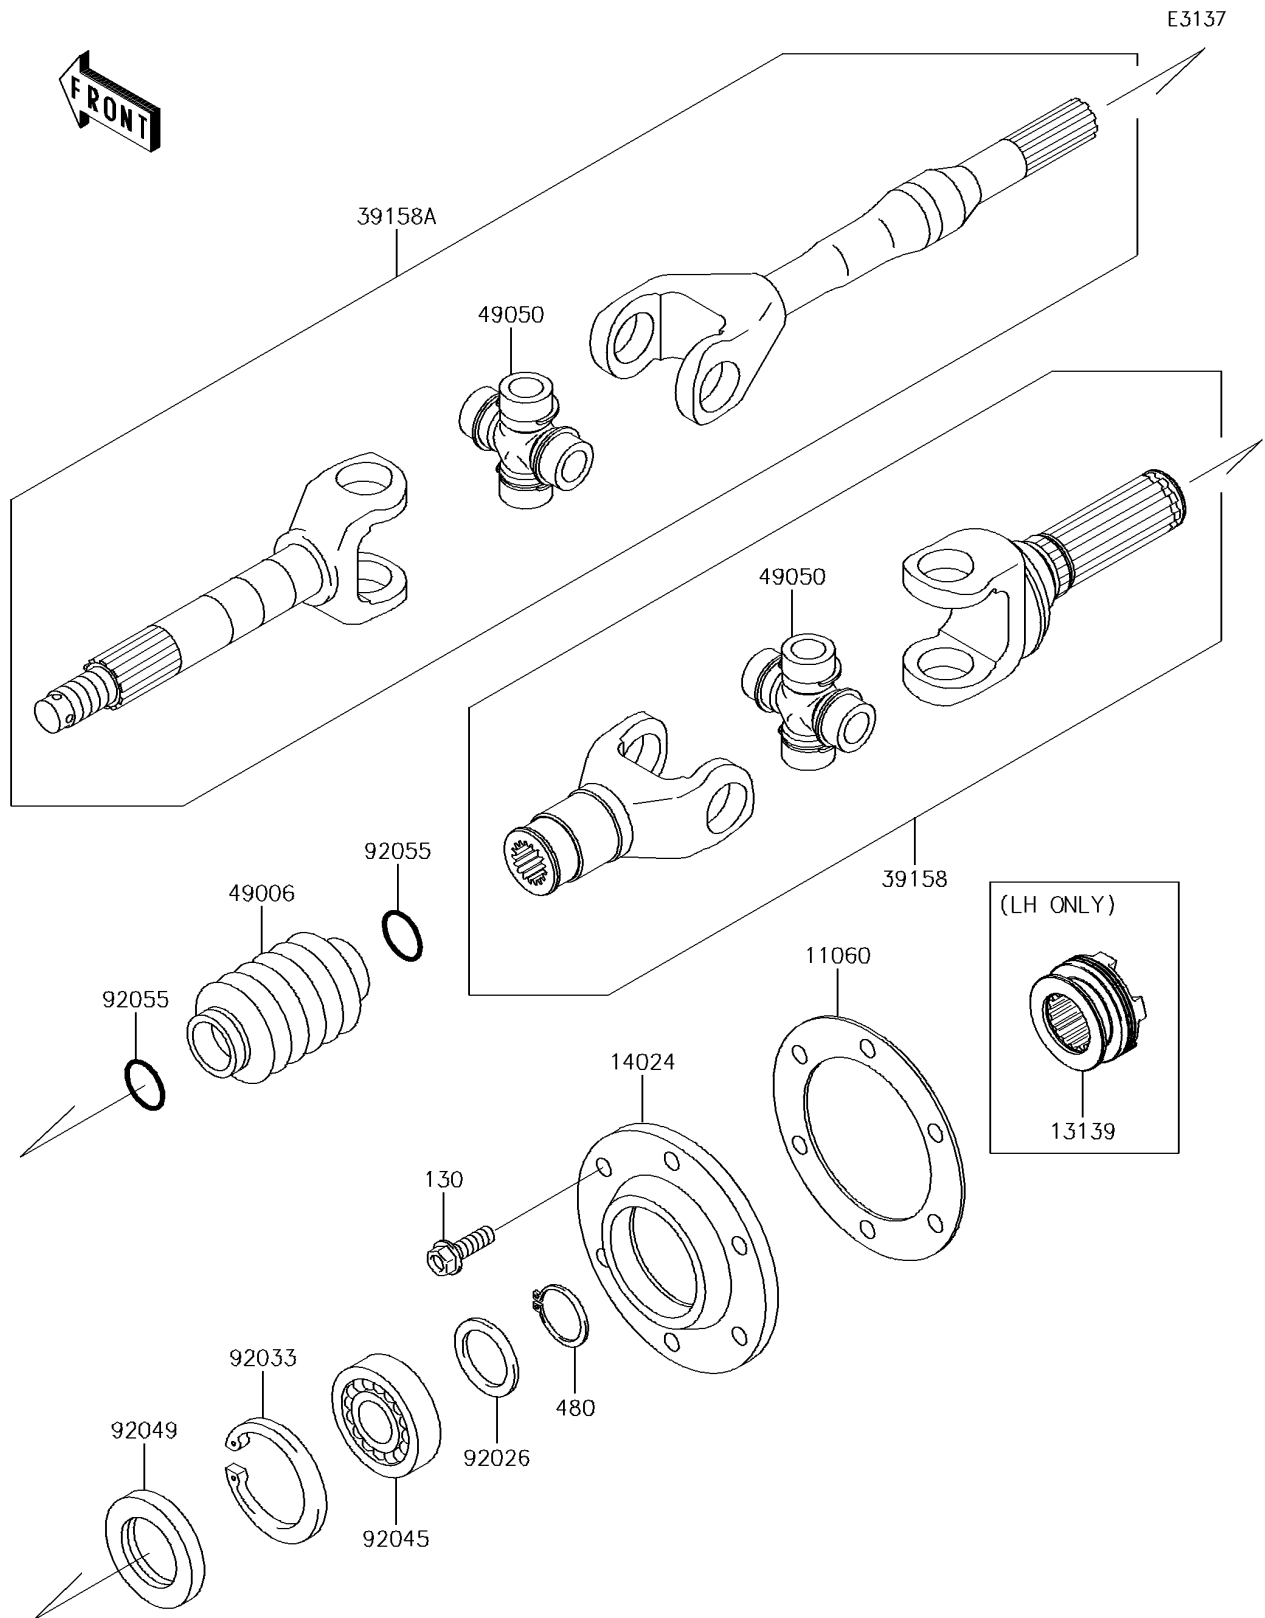

2017 MULE™ 4010 4x4

PARTS DIAGRAM

Drive Shaft-Rear

2017 MULE™ 4010 4x4

PARTS LIST

Drive Shaft-Rear

ITEM NAME	PART NUMBER	QUANTITY
GASKET,DRIVESHAFT COVER (Ref # 11060)	11060-1251	2
SHIFTER (Ref # 13139)	13139-0009	1
COVER,DRIVESHAFT (Ref # 14024)	14024-1560	2
SHAFT-ASSY-DRIVE,INSIDE (Ref # 39158)	39158-1119	2
SHAFT-ASSY-DRIVE (Ref # 39158A)	39158-1120	2
BOOT,DRIVE SHAFT (Ref # 49006)	49006-1257	2
SPIDER (Ref # 49050)	49050-0034	4
SPACER,28.1X38X2.6 (Ref # 92026)	92026-1489	2
RING-SNAP,55MM (Ref # 92033)	92033-1274	2
BEARING-BALL,6006 (Ref # 92045)	92045-1208	2
SEAL-OIL,TC35X55X8 (Ref # 92049)	92049-1298	2
RING-O,19.5X3.0 (Ref # 92055)	92055-1451	4
BOLT-FLANGED,8X25 (Ref # 130)	130BA0825	12
CIRCLIP-TYPE-C,28MM (Ref # 480)	480J2800	2