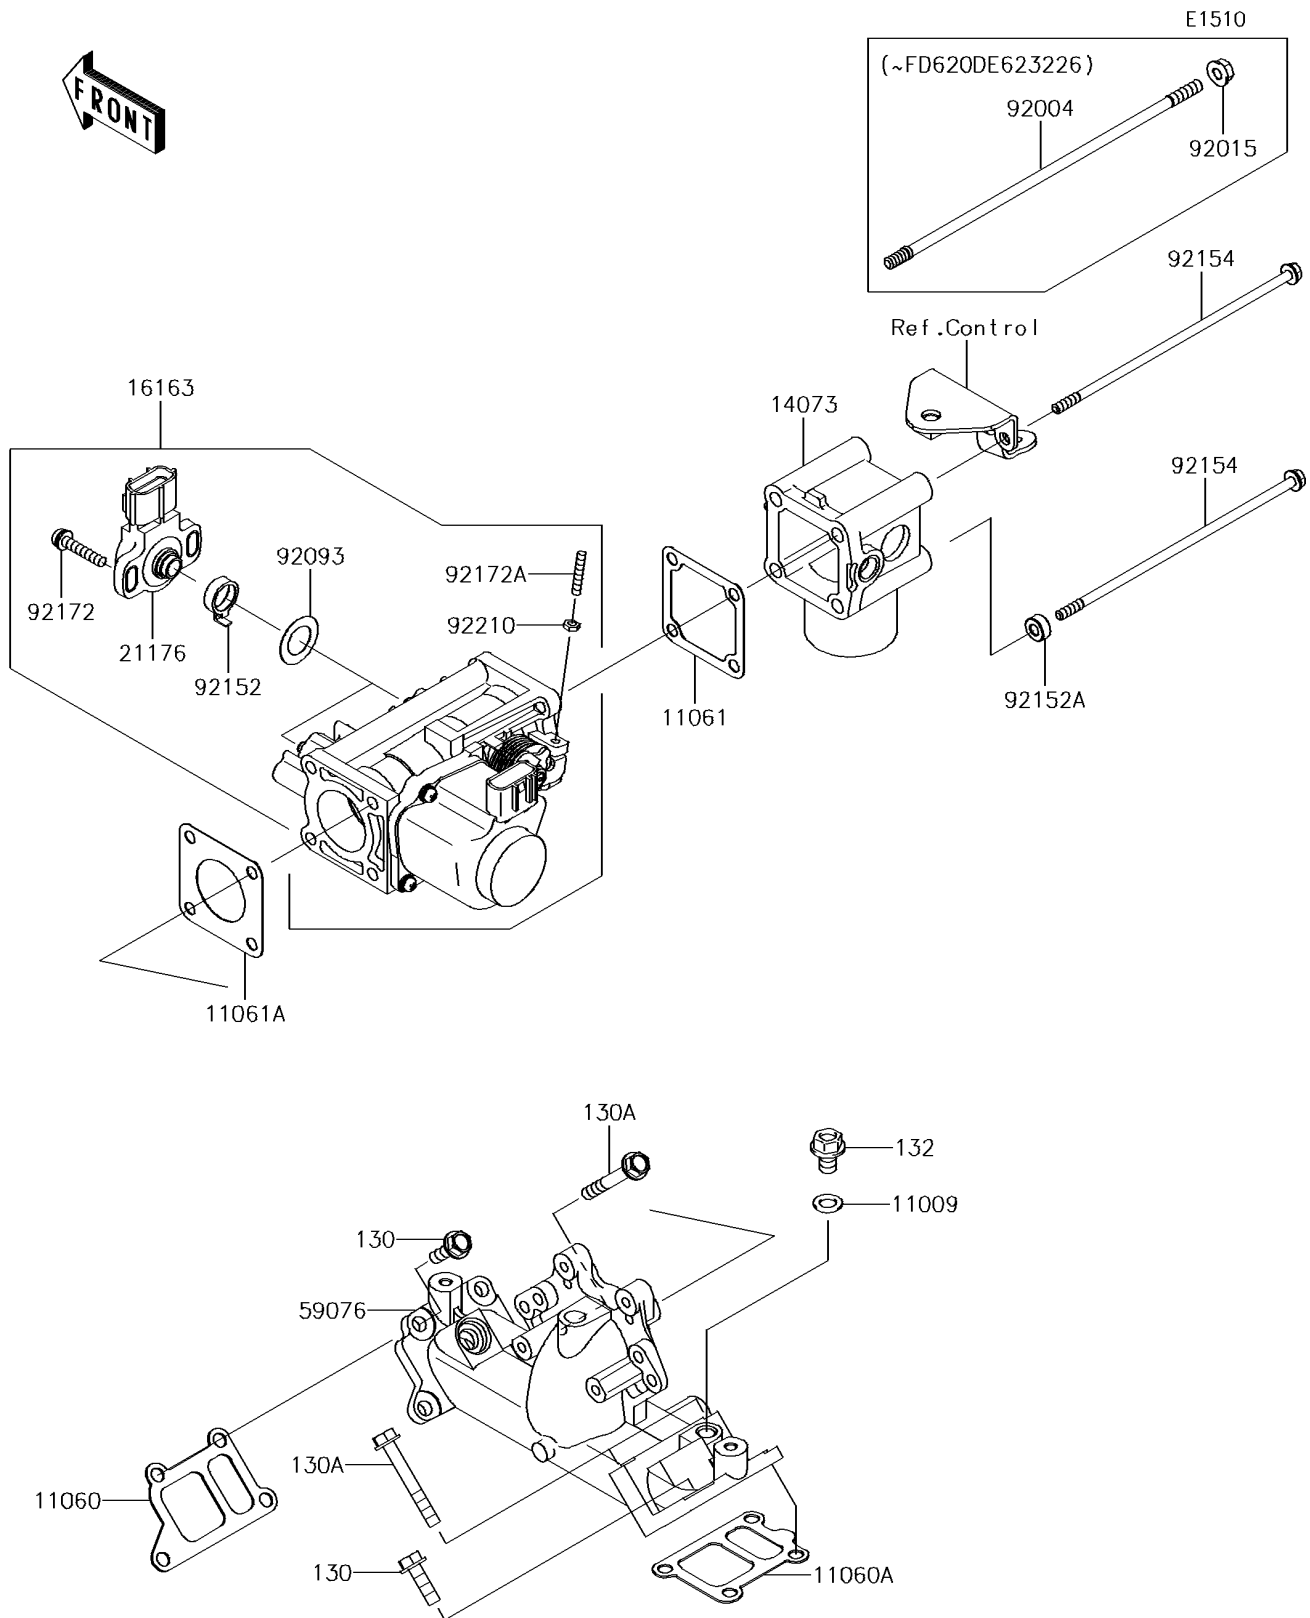

2017 MULE™ 4010 4x4

PARTS DIAGRAM

Throttle

2017 MULE™ 4010 4x4

PARTS LIST

Throttle

ITEM NAME	PART NUMBER	QUANTITY
GASKET,8.2X14X1.0 (Ref # 11009)	11009-1344	1
GASKET,INTAKE MANIFOLD (Ref # 11060)	11060-2087	1
GASKET,INTAKE MANIFOLD (Ref # 11060A)	11060-2088	1
GASKET (Ref # 11061)	11061-0861	1
GASKET (Ref # 11061A)	11061-2179	1
DUCT (Ref # 14073)	14073-0780	1
THROTTLE-ASSY (Ref # 16163)	16163-0793	1
SENSOR (Ref # 21176)	21176-2112	2
MANIFOLD-INTAKE (Ref # 59076)	59076-0718	1
STUD,6X200 (Ref # 92004)	92004-2161	4
NUT,FLANGED,6MM (Ref # 92015)	92015-1367	4
SEAL (Ref # 92093)	92093-2133	2
COLLAR (Ref # 92152)	92152-2093	2
COLLAR,LWR SIDE (Ref # 92152A)	92152-2333	2
BOLT,FLANGED,6X195 (Ref # 92154)	92154-2653	4
SCREW (Ref # 92172)	92172-0254	4
SCREW (Ref # 92172A)	92172-2106	1
NUT (Ref # 92210)	92210-2120	1
BOLT-FLANGED,6X20 (Ref # 130)	130BA0620	5
BOLT-FLANGED,6X45 (Ref # 130A)	130CA0645	3
BOLT-FLANGED-SMALL,8X12 (Ref # 132)	132BB0812	1