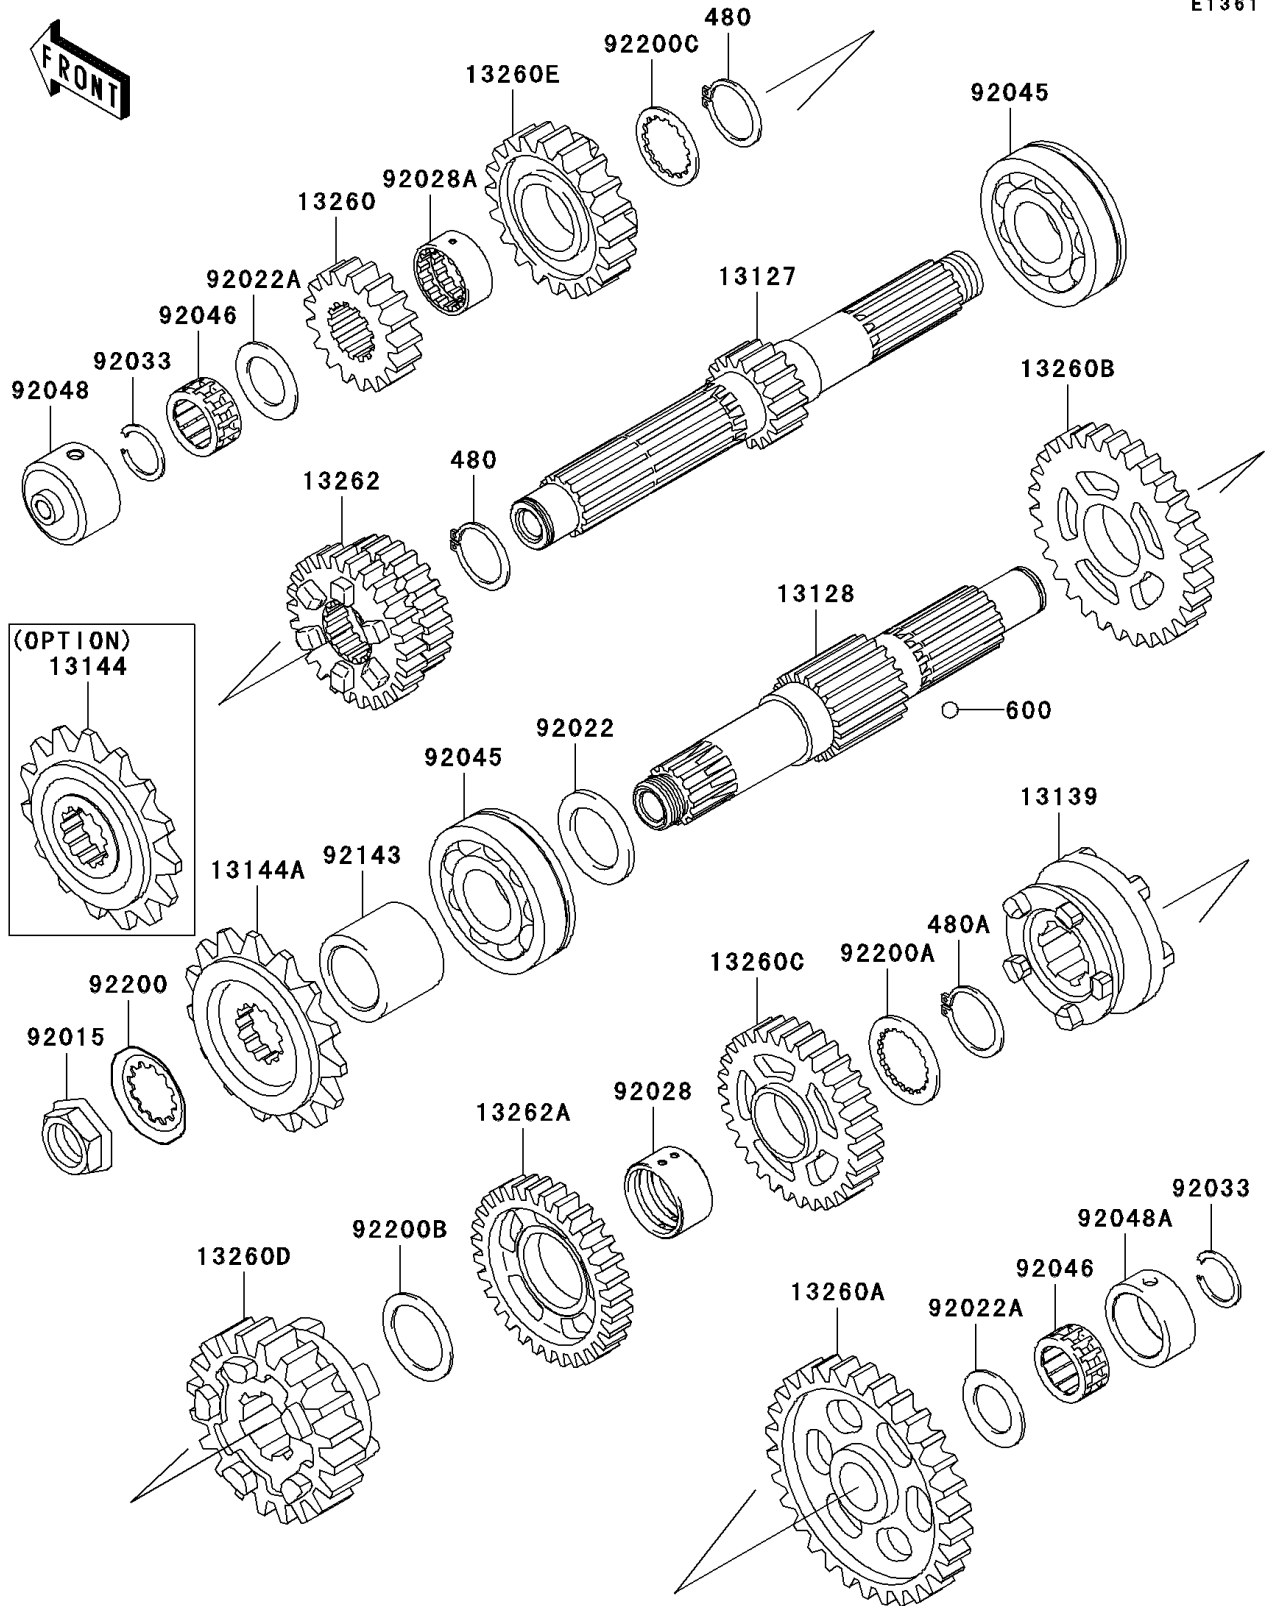

## PARTS DIAGRAM

### Transmission

E1361

## PARTS LIST

### Transmission

**Kawasaki**

Let the Good Times Roll®

**ITEM NAME**

**PART NUMBER**

**QUANTITY**

---