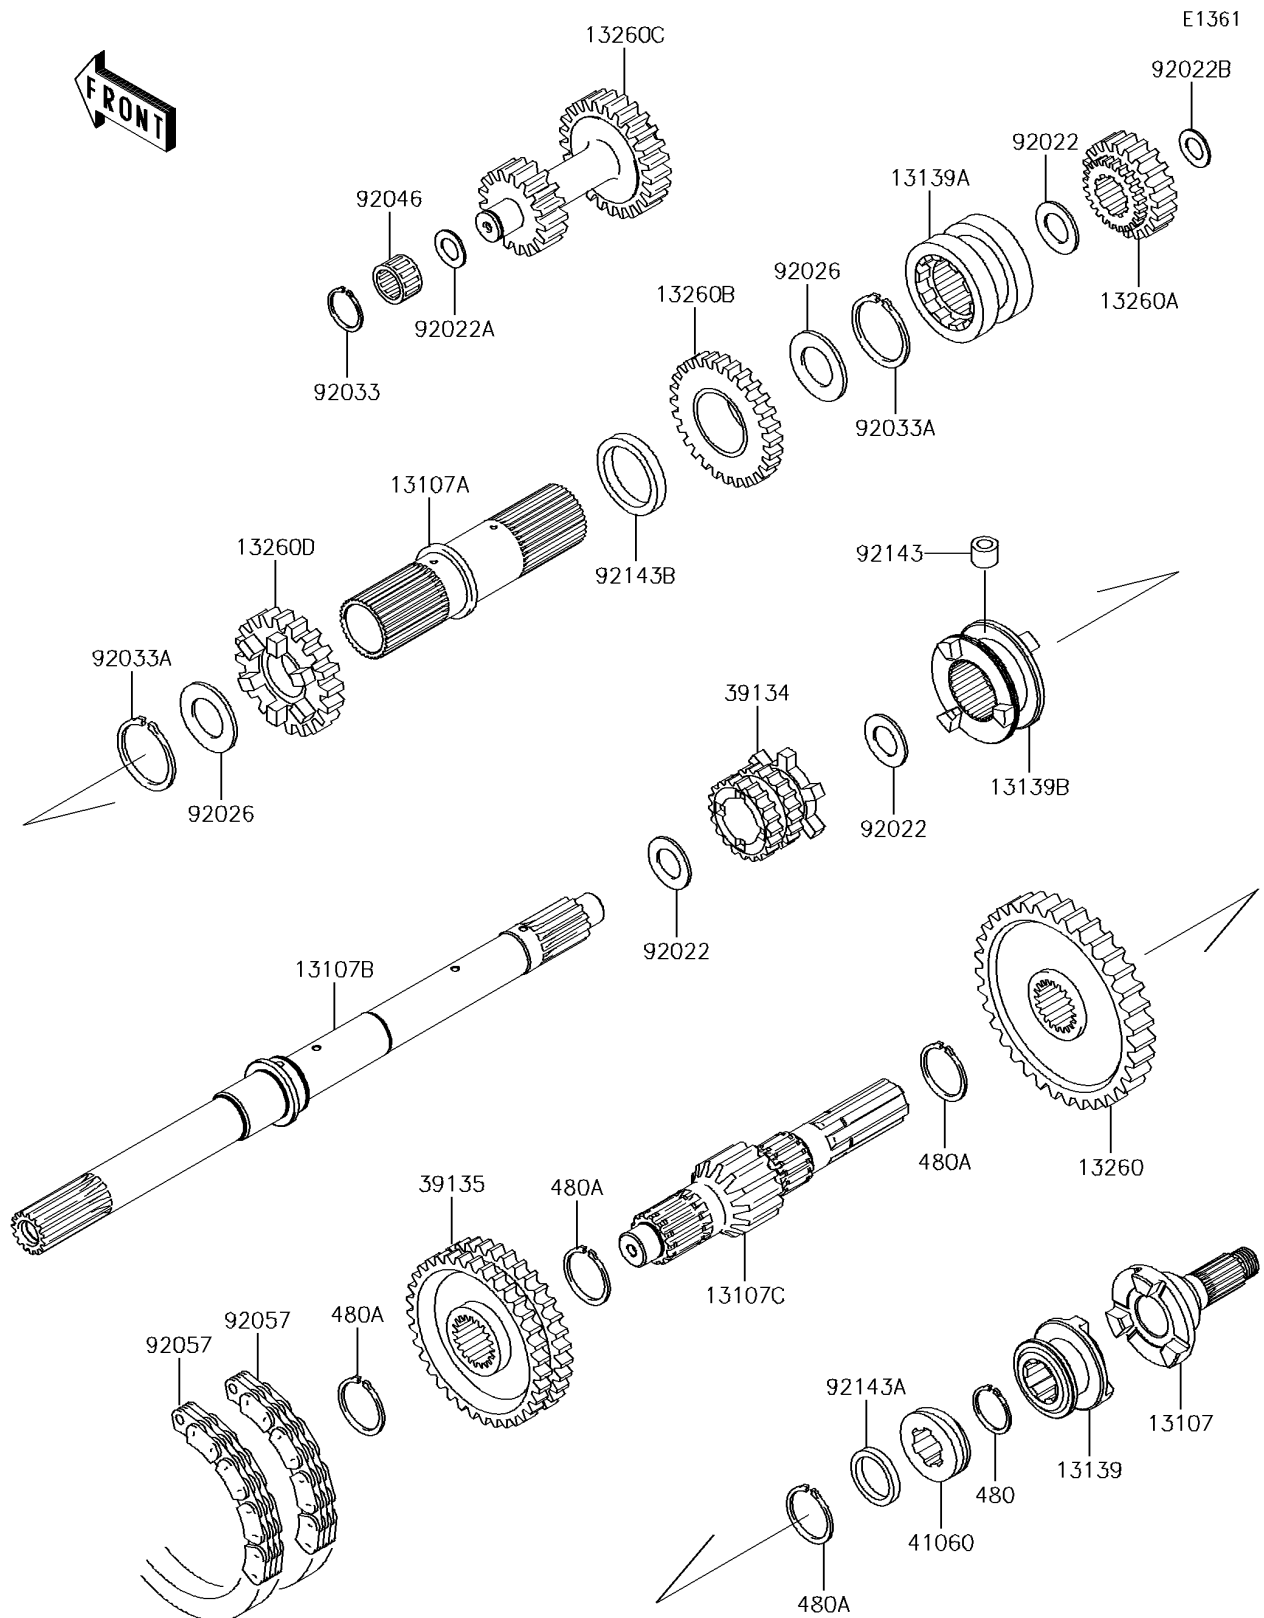

## PARTS DIAGRAM

### Transmission

## PARTS LIST

### Transmission

ITEM NAME	PART NUMBER	QUANTITY
SHAFT,2WD/4WD (Ref # 13107)	13107-0106	1
SHAFT,INPUT OUTER (Ref # 13107A)	13107-1309	1
SHAFT,INPUT (Ref # 13107B)	13107-1470	1
SHAFT,OUTPUT,14T (Ref # 13107C)	13107-1517	1
SHIFTER,2WD/4WD (Ref # 13139)	13139-0010	1
SHIFTER,SPEED,HI/LOW (Ref # 13139A)	13139-1069	1
SHIFTER,FR/RR (Ref # 13139B)	13139-1072	1
GEAR,OUTPUT REVERSE,51T (Ref # 13260)	13260-1288	1
GEAR,INPUT REDUCTION,20T (Ref # 13260A)	13260-1289	1
GEAR,INPUT REDUCTION,28T (Ref # 13260B)	13260-1290	1
GEAR,REDUCTION,17T&25T (Ref # 13260C)	13260-1291	1
GEAR,INPUT 28T (Ref # 13260D)	13260-1462	1
SPROCKET-DRIVE,20T (Ref # 39134)	39134-1055	1
SPROCKET-DRIVEN,41T (Ref # 39135)	39135-1055	1
GEAR-METER SCREW (Ref # 41060)	41060-1147	1
WASHER,25.3X33X1 (Ref # 92022)	92022-1109	3
WASHER,17.3X28X1 (Ref # 92022A)	92022-255	1
WASHER,17.3X30X1.4 (Ref # 92022B)	92022-270	1
SPACER,35.3X44X0.5 (Ref # 92026)	92026-1375	2
RING-SNAP (Ref # 92033)	92033-032	1
RING-SNAP (Ref # 92033A)	92033-1269	2
BEARING-NEEDLE,K17X23X13.8 (Ref # 92046)	92046-1184	1
CHAIN,REVERSE,81RH2520,54L (Ref # 92057)	92057-1364	2
COLLAR,8X14X10.5 (Ref # 92143)	92143-1497	1
COLLAR,25X32X4.5 (Ref # 92143A)	92143-1597	1
COLLAR (Ref # 92143B)	92143-1599	1
CIRCLIP-TYPE-C,25MM (Ref # 480)	480J2500	1
CIRCLIP-TYPE-C,30MM (Ref # 480A)	480J3000	4