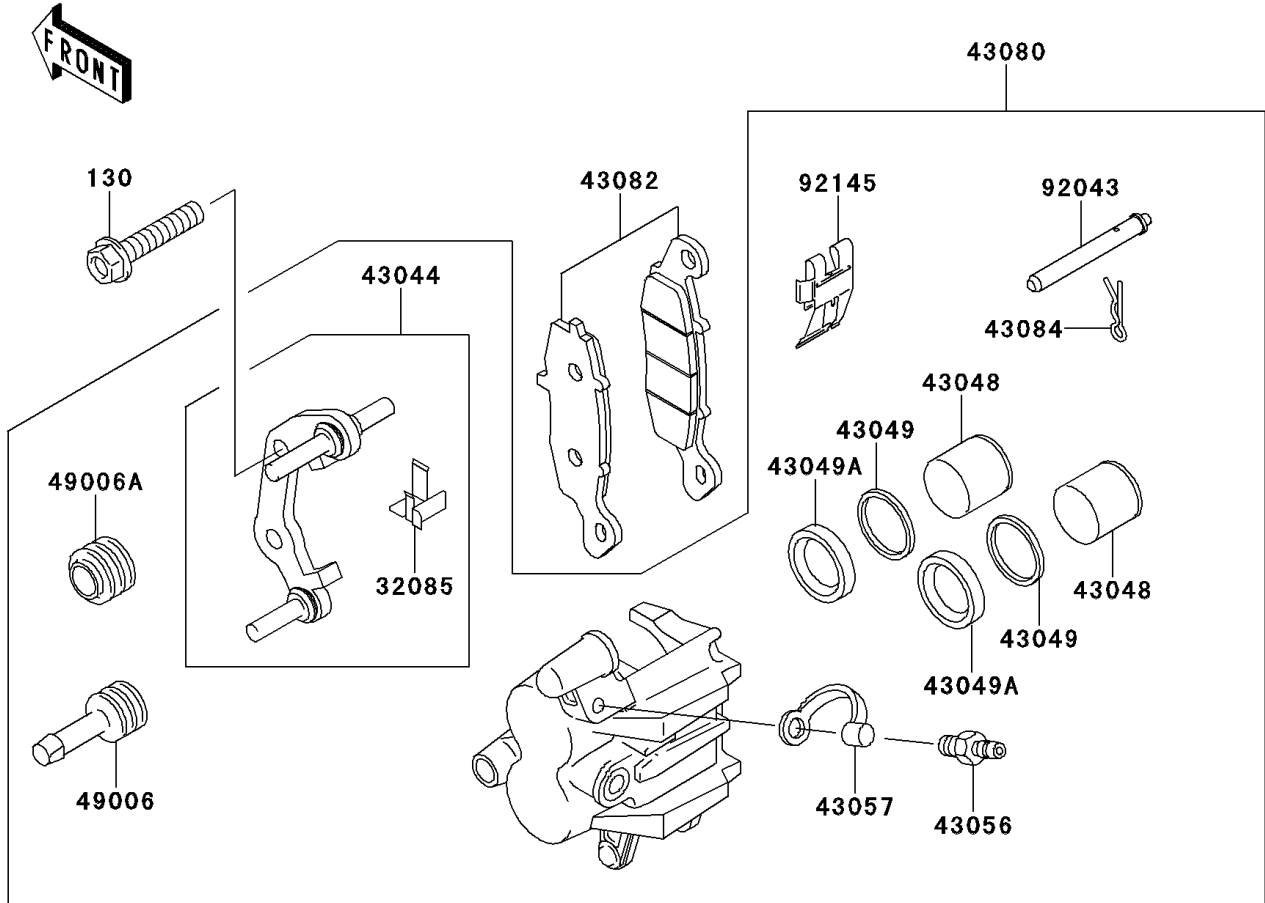

2011 KX™ 85

PARTS DIAGRAM

Front Brake

F2292

2011 KX™ 85

PARTS LIST

Front Brake

ITEM NAME

PART NUMBER

QUANTITY
