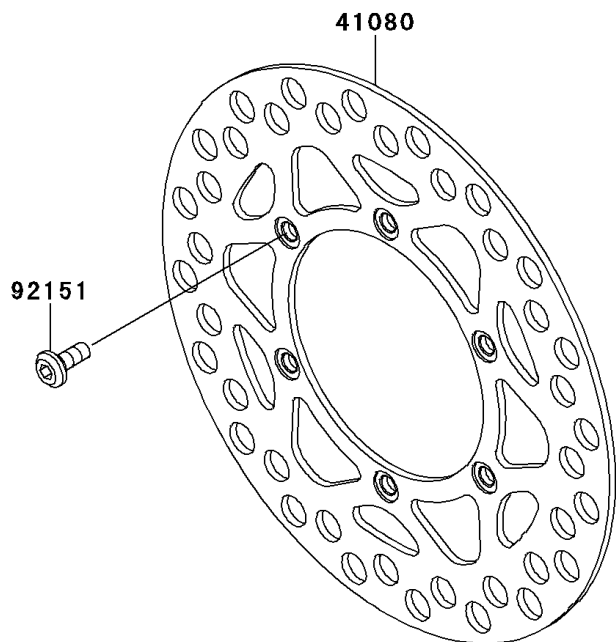

2011 KX™ 85

PARTS DIAGRAM

Front Brake

F2292

2011 KX™ 85

PARTS LIST

Front Brake

ITEM NAME

PART NUMBER

QUANTITY
