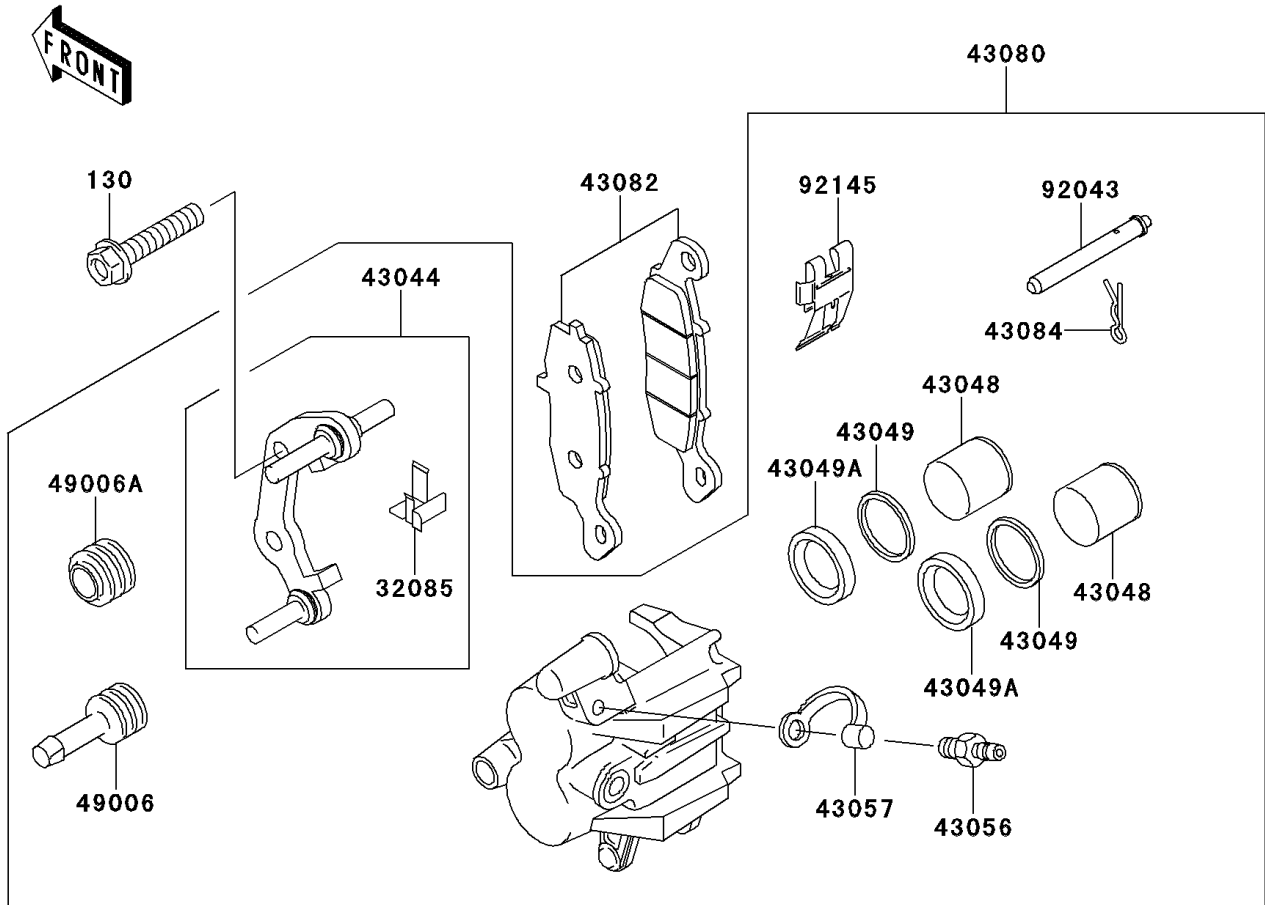

2013 KX™ 85

PARTS DIAGRAM

Front Brake

F2292

2013 KX™ 85

PARTS LIST

Front Brake

Kawasaki

Let the Good Times Roll®

ITEM NAME

PART NUMBER

QUANTITY
