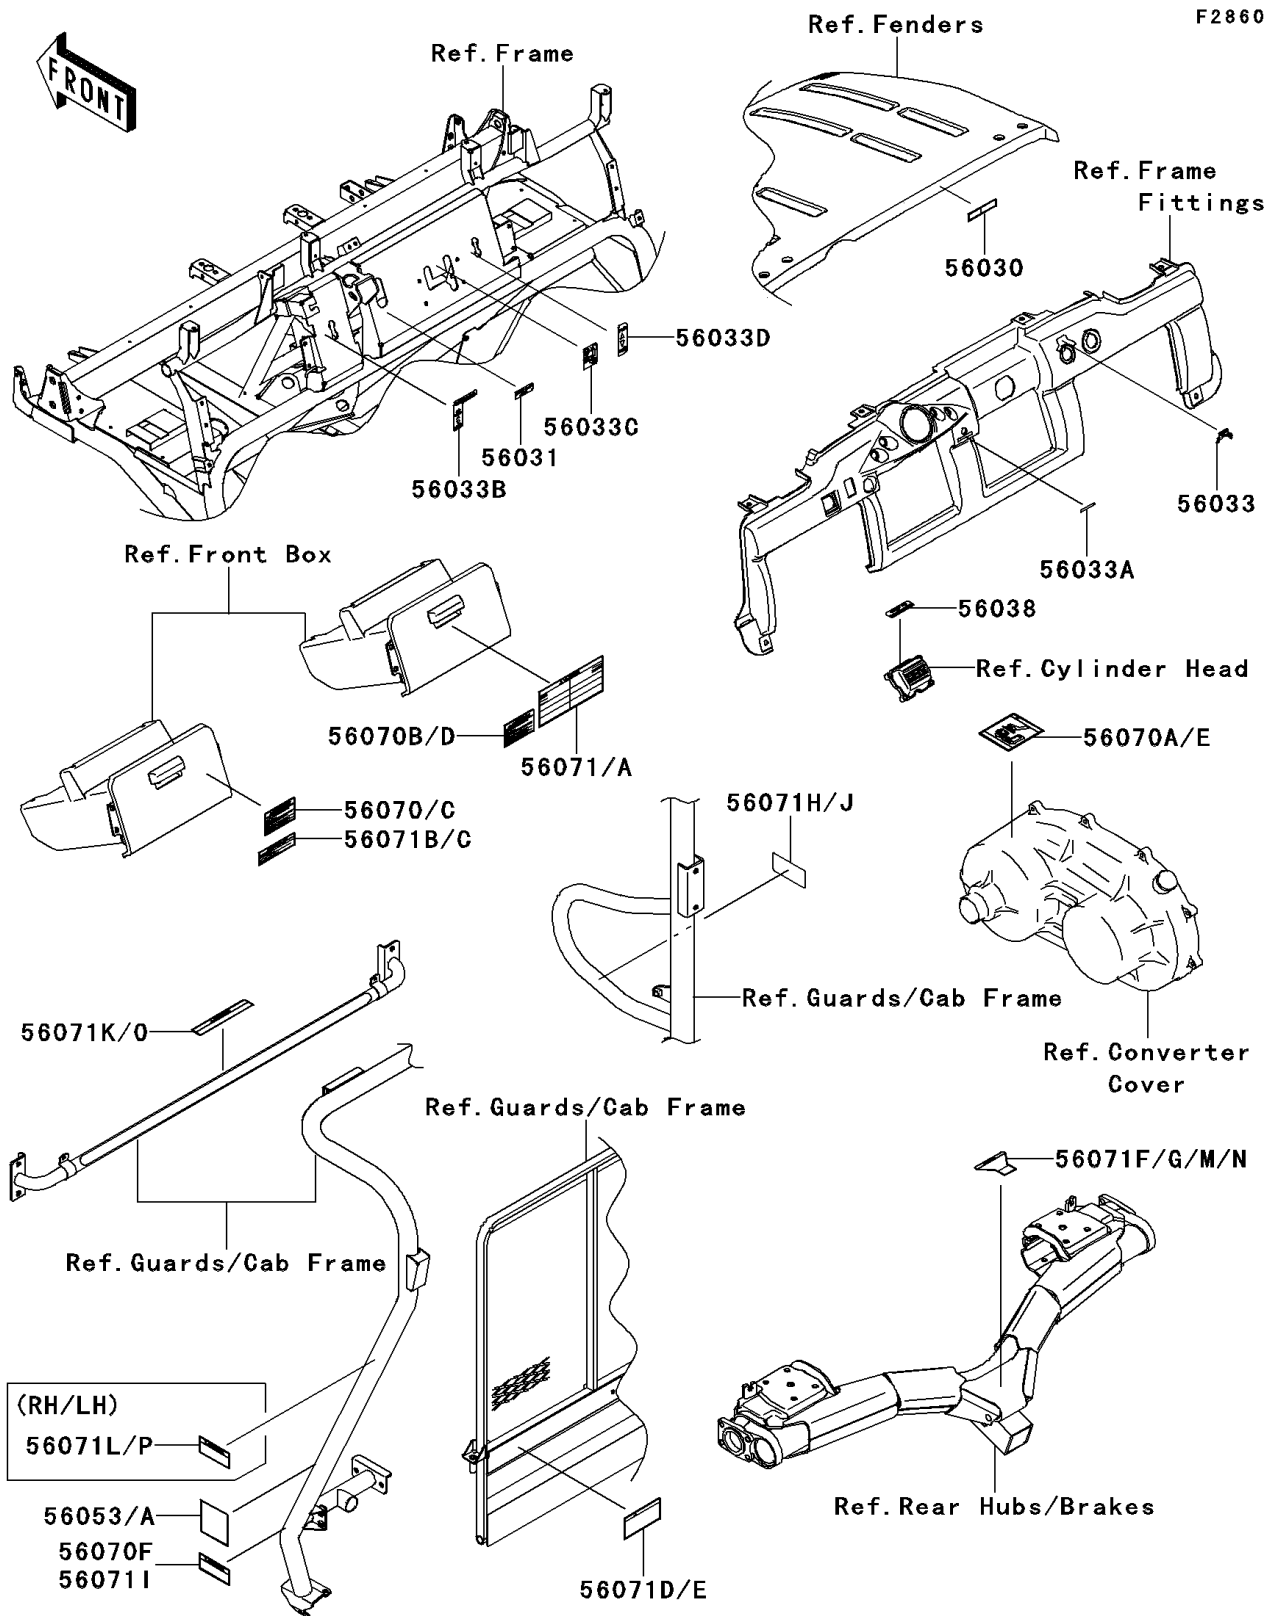

2012 MULE™ 4010 TRANS4x4®

PARTS DIAGRAM

Labels

2012 MULE™ 4010 TRANS4x4®

PARTS LIST

Labels

ITEM NAME	PART NUMBER	QUANTITY
LABEL,OPERATING HOOD (Ref # 56030)	56030-0267	1
LABEL-MANUAL,BRAKE FLUID LEVEL (Ref # 56031)	56031-1818	1
LABEL-MANUAL,IGNITION (Ref # 56033)	56033-0212	1
LABEL-MANUAL,POWER STEERING (Ref # 56033A)	56033-0213	1
LABEL-MANUAL,DIFF MODE (Ref # 56033B)	56033-1183	1
LABEL-MANUAL,SHIFT (Ref # 56033C)	56033-1186	1
LABEL-MANUAL,2WD/4WD (Ref # 56033D)	56033-1187	1
LABEL-BRAND (Ref # 56038)	56038-2782	1
LABEL-SPECIFICATION,TIRE (Ref # 56053A)	56053-7534	1
LABEL-WARNING,OFF-HIGHWAY (Ref # 56070)	56070-0050	1
LABEL-WARNING,HOT SURFACES (Ref # 56070A)	56070-0051	1
LABEL-WARNING,BONNET OPERATION (Ref # 56070B)	56070-0053	1
LABEL-WARNING,BED RAISED (Ref # 56070F)	56070-7515	1
LABEL-WARNING,GENERAL (Ref # 56071)	56071-0102	1
LABEL-WARNING,SHIFT CAUTION (Ref # 56071B)	56071-0128	1
LABEL-WARNING,CARGO BED (Ref # 56071D)	56071-0137	1
LABEL-WARNING,GASOLINE (Ref # 56071H)	56071-7501	1
LABEL-WARNING,TRAILER HITCH (Ref # 56071M)	56071-7511	1
LABEL-WARNING,TRAILER HITCH,FRN (Ref # 56071N)	56071-7512	1
LABEL-WARNING,REAR SEAT (Ref # 56071O)	56071-7513	1
LABEL-WARNING,CAB FRAME (Ref # 56071P)	56071-7514	2