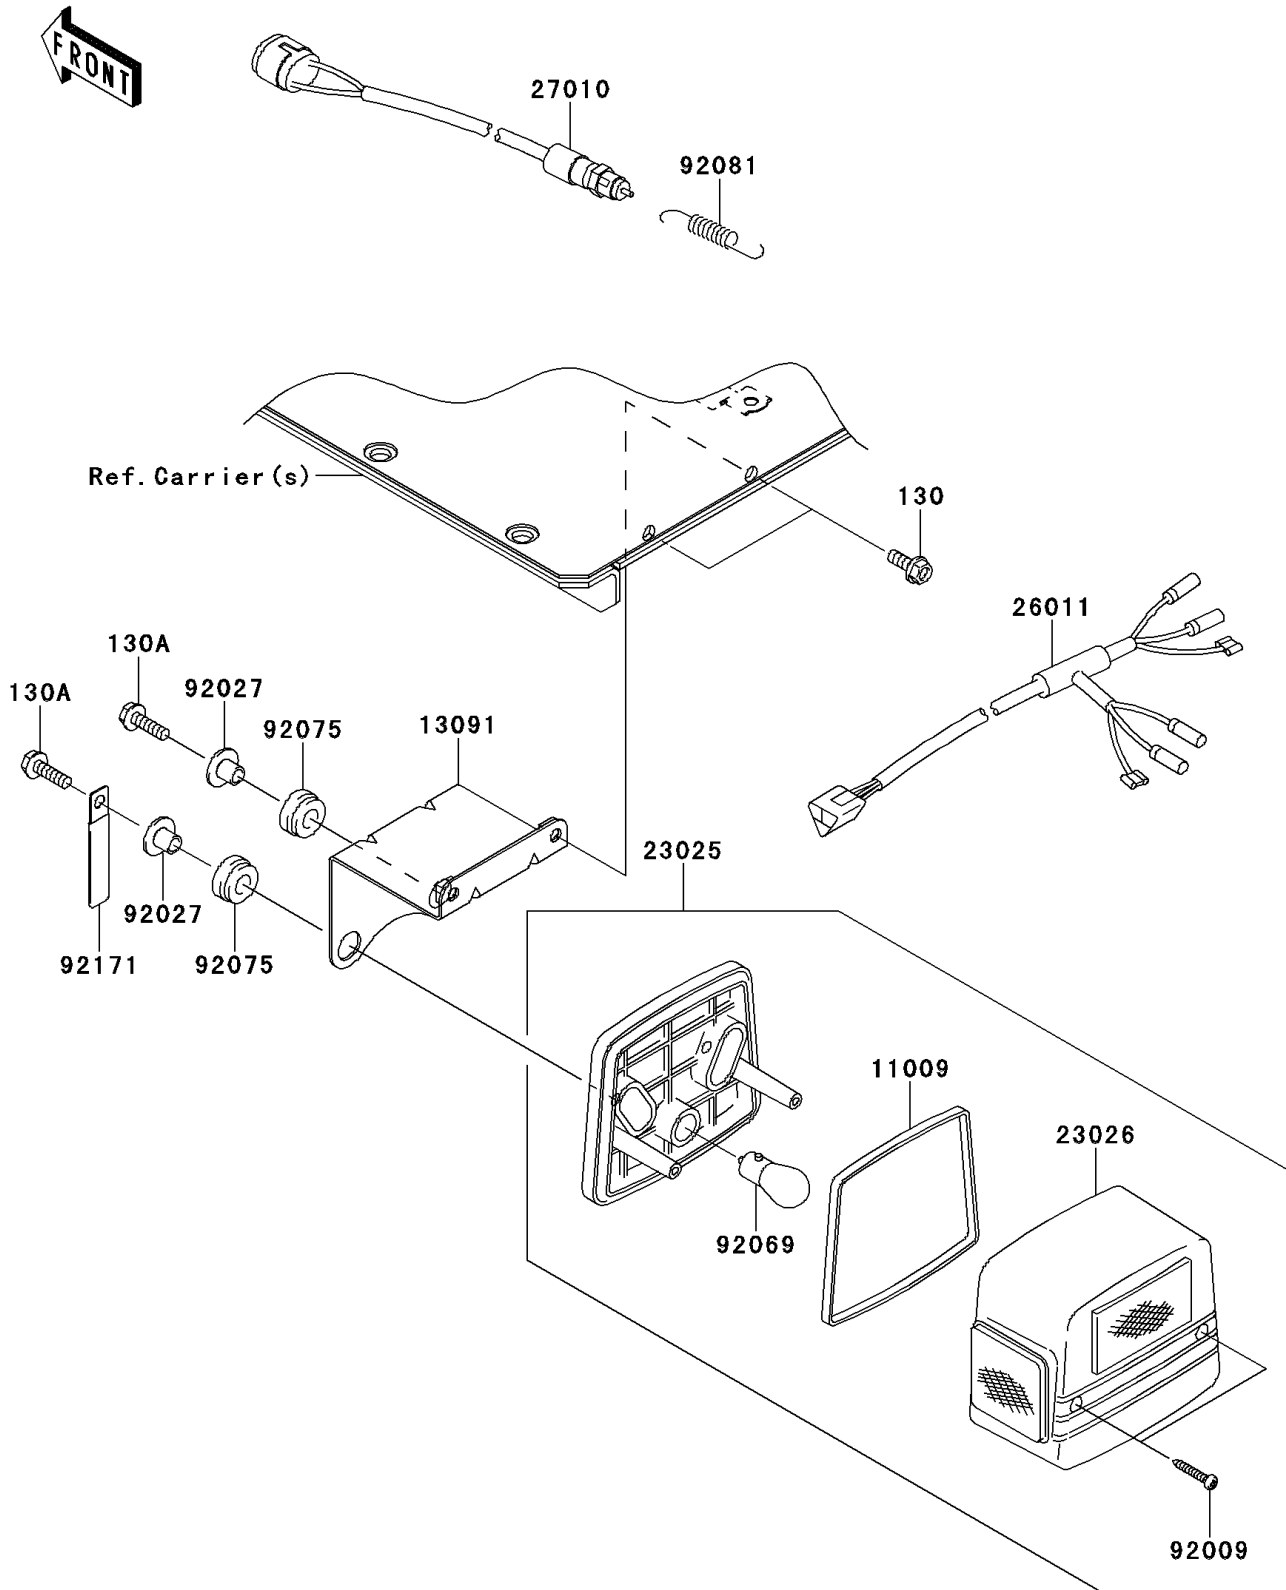

2012 MULE™ 4010 TRANS4x4®

PARTS DIAGRAM

Taillight(s)

F2720

2012 MULE™ 4010 TRANS4x4®

PARTS LIST

Taillight(s)

ITEM NAME	PART NUMBER	QUANTITY
GASKET,TAIL LAMP (Ref # 11009)	11009-1215	2
HOLDER,TAIL LAMP (Ref # 13091)	13091-1743	2
LAMP-TAIL (Ref # 23025)	23025-1042	2
LENS,TAIL LAMP (Ref # 23026)	23026-1019	2
WIRE-LEAD (Ref # 26011)	26011-1756	1
SWITCH,BRAKE LAMP (Ref # 27010)	27010-1301	1
SCREW,TAPPING,4X25 (Ref # 92009)	92009-1069	4
COLLAR,L=11.1 (Ref # 92027)	92027-194	4
BULB,12V 21/5W (Ref # 92069)	92069-1011	2
DAMPER (Ref # 92075)	92075-277	4
SPRING,HOOK RETURN (Ref # 92081)	92081-1466	1
CLAMP (Ref # 92171)	92171-0652	2
BOLT-FLANGED,6X16 (Ref # 130)	130BA0616	4
BOLT-FLANGED,6X20 (Ref # 130A)	130BA0620	4