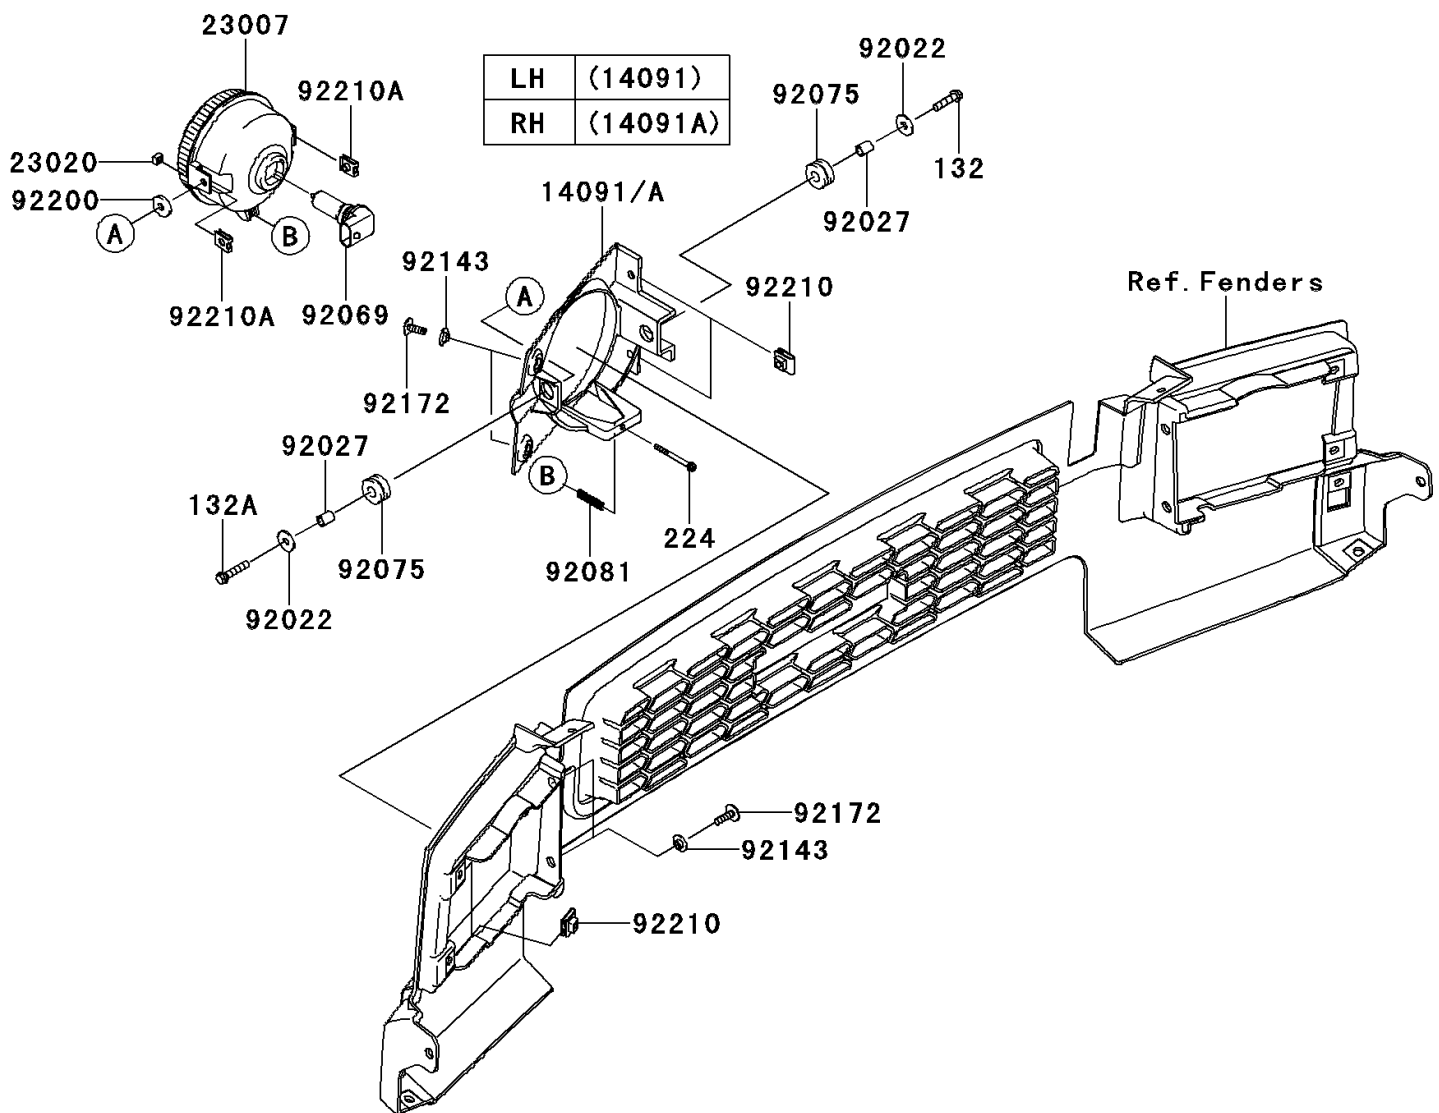

2013 MULE™ 4010 TRANS4x4®

PARTS DIAGRAM

Headlight(s)

F2710

2013 MULE™ 4010 TRANS4x4®

PARTS LIST

Headlight(s)

ITEM NAME	PART NUMBER	QUANTITY
COVER,HEAD LAMP,LH (Ref # 14091)	14091-0827	1
COVER,HEAD LAMP,RH (Ref # 14091A)	14091-0828	1
LENS-COMP,HEAD LAMP (Ref # 23007)	23007-0096	2
NUT,4MM,FOCUS ADJUST (Ref # 23020)	23020-018	2
WASHER,6.5X20X1.6 (Ref # 92022)	92022-125	4
COLLAR,6.8X10X12 (Ref # 92027)	92027-162	4
BULB,12V 35/35W (Ref # 92069)	92069-0019	2
DAMPER (Ref # 92075)	92075-1690	4
SPRING,FOCUS ADJUST (Ref # 92081)	92081-1896	2
COLLAR (Ref # 92143)	92143-1087	8
SCREW,TAPPING,6X20 (Ref # 92172)	92172-0488	8
WASHER,6.5X20X3.2 (Ref # 92200)	92200-0359	2
NUT,LEAF SPRING,6MM (Ref # 92210)	92210-0624	8
NUT (Ref # 92210A)	92210-1125	4
BOLT-FLANGED-SMALL,6X25 (Ref # 132)	132BA0625	2
BOLT-FLANGED-SMALL,6X30 (Ref # 132A)	132BA0630	2
SCREW-PAN-WP-CROS,4X45 (Ref # 224)	224AA0445	2