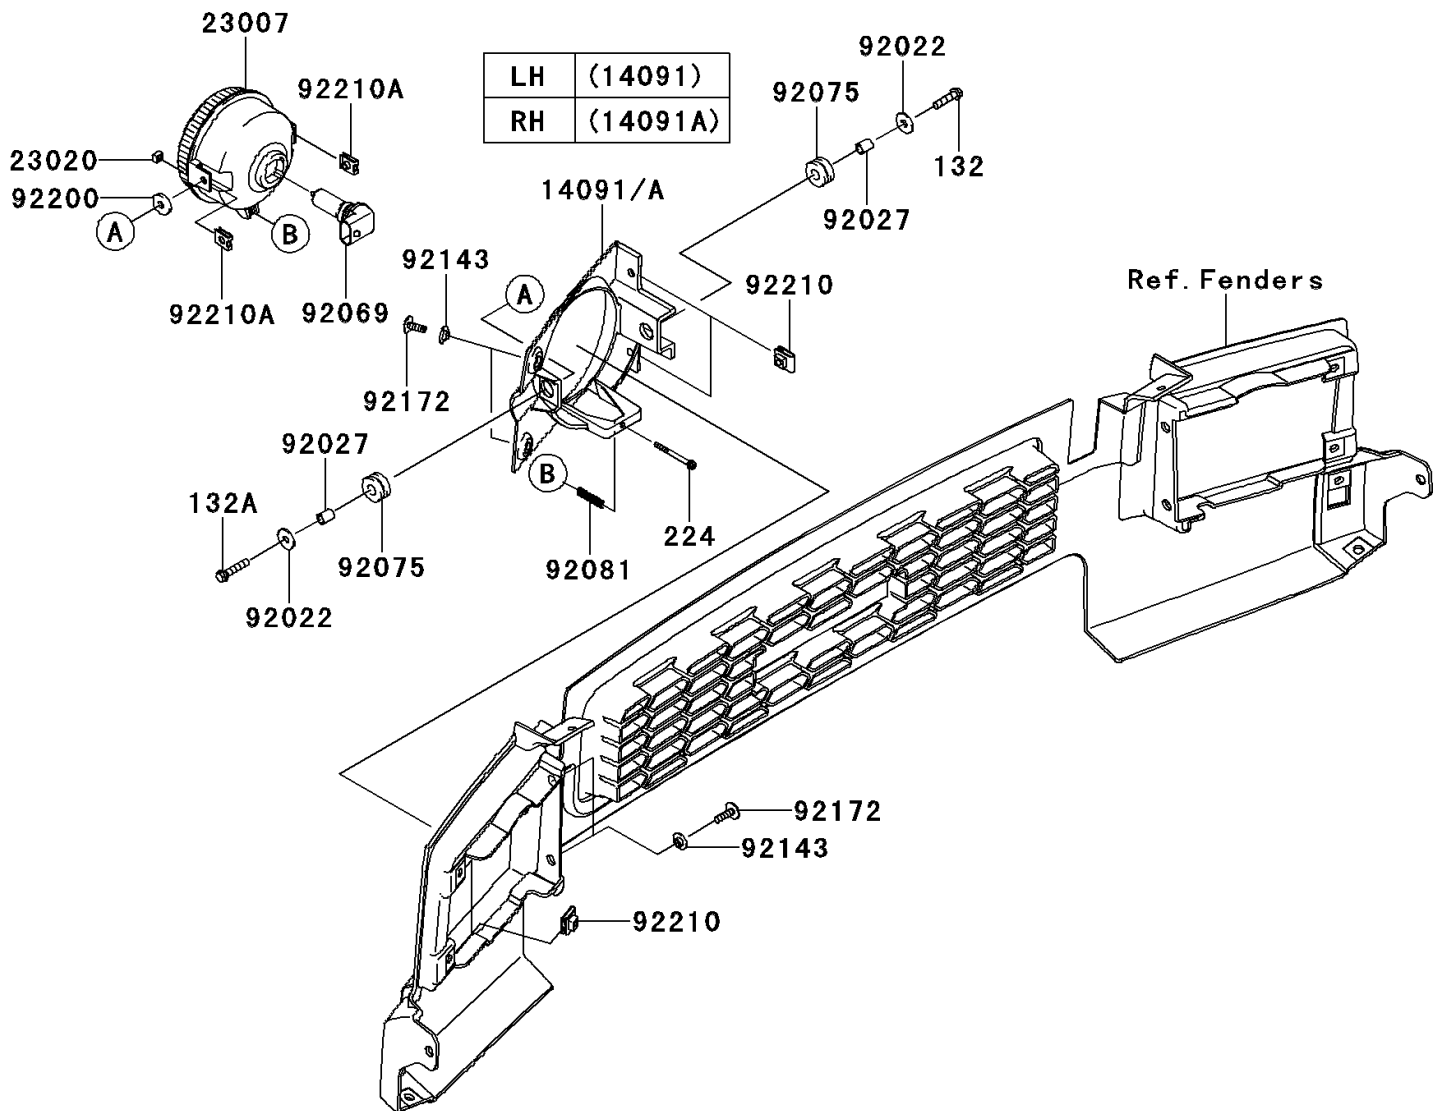

2012 MULE™ 4010 TRANS4x4®

PARTS DIAGRAM

Headlight(s)

F2710

2012 MULE™ 4010 TRANS4x4®

PARTS LIST

Headlight(s)

ITEM NAME	PART NUMBER	QUANTITY
COVER,HEAD LAMP,LH (Ref # 14091)	14091-0827	1
COVER,HEAD LAMP,RH (Ref # 14091A)	14091-0828	1
LENS-COMP,HEAD LAMP (Ref # 23007)	23007-0096	2
NUT,4MM,FOCUS ADJUST (Ref # 23020)	23020-018	2
WASHER,6.5X20X1.6 (Ref # 92022)	92022-125	4
COLLAR,6.8X10X12 (Ref # 92027)	92027-162	4
BULB,12V 35/35W (Ref # 92069)	92069-0019	2
DAMPER (Ref # 92075)	92075-1690	4
SPRING,FOCUS ADJUST (Ref # 92081)	92081-1896	2
COLLAR (Ref # 92143)	92143-1087	8
SCREW,TAPPING,6X20 (Ref # 92172)	92172-0488	8
WASHER,6.5X20X3.2 (Ref # 92200)	92200-0359	2
NUT,LEAF SPRING,6MM (Ref # 92210)	92210-0624	8
NUT (Ref # 92210A)	92210-1125	4
BOLT-FLANGED-SMALL,6X25 (Ref # 132)	132BA0625	2
BOLT-FLANGED-SMALL,6X30 (Ref # 132A)	132BA0630	2
SCREW-PAN-WP-CROS,4X45 (Ref # 224)	224AA0445	2