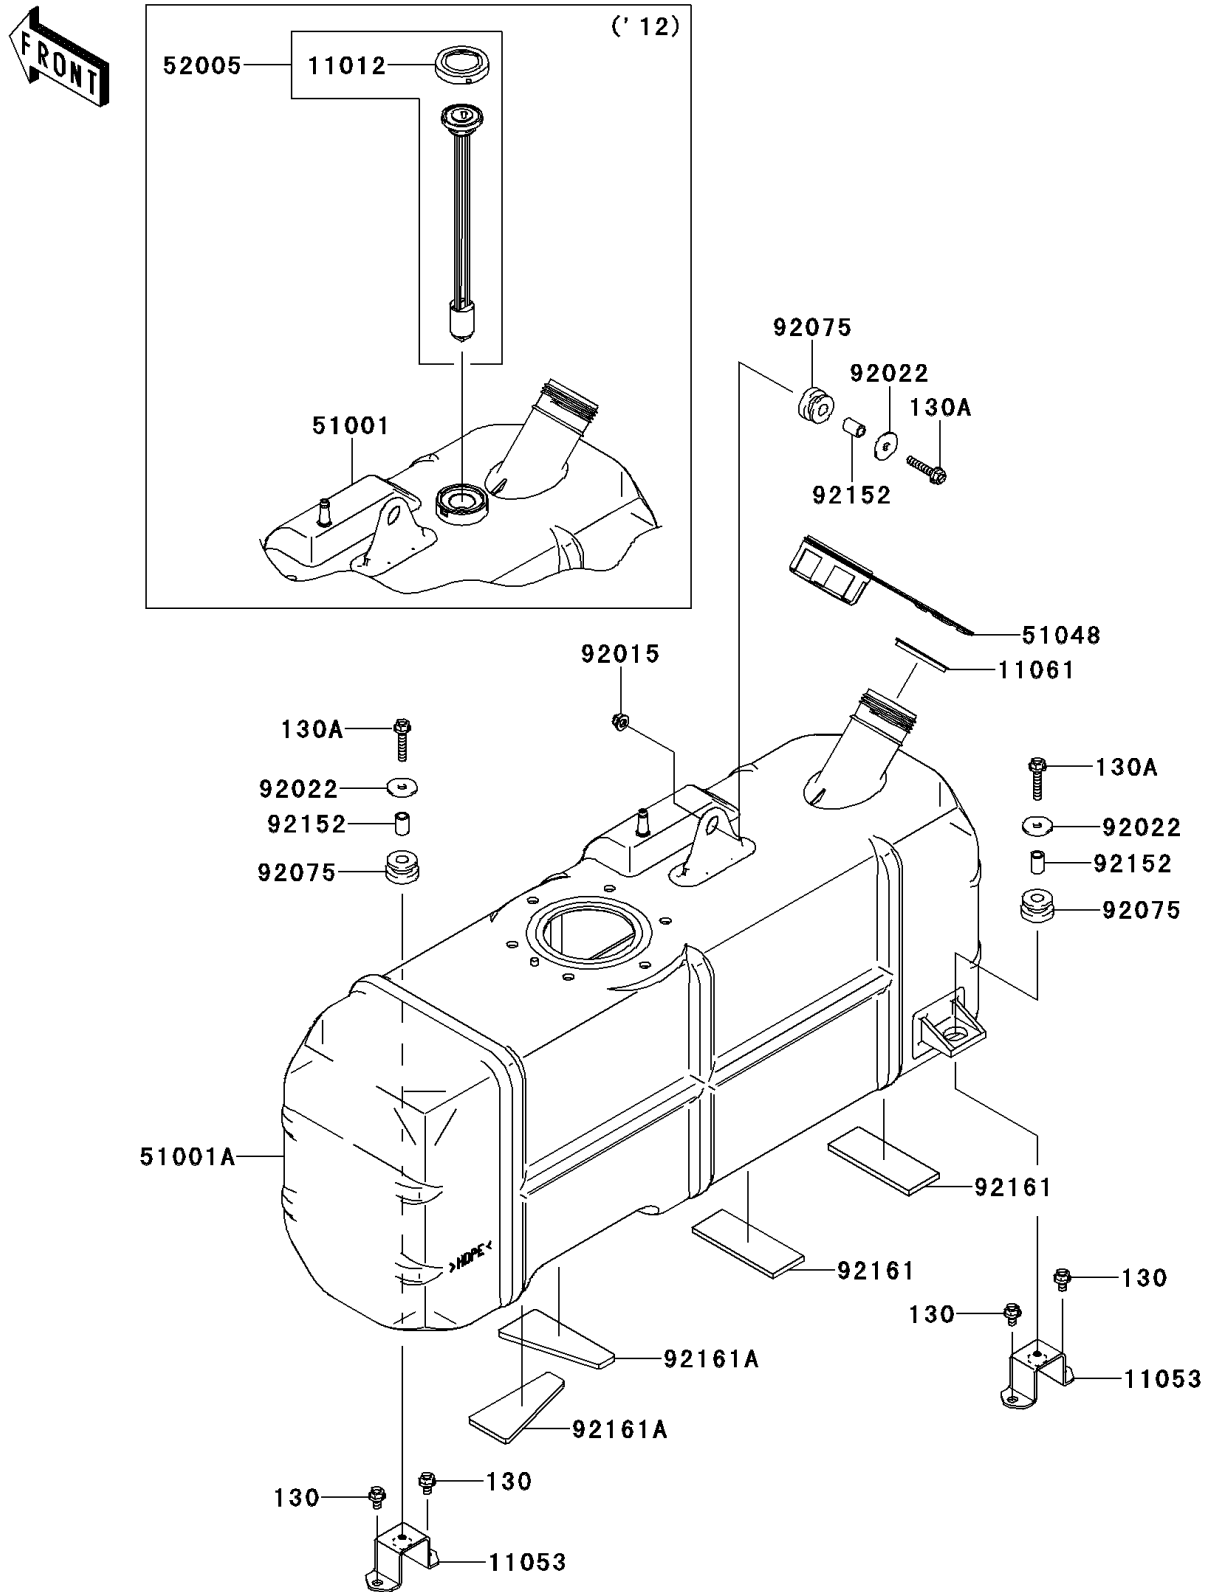

2013 Mule 4010 Trans4x4

PARTS DIAGRAM

Fuel Tank

F2410