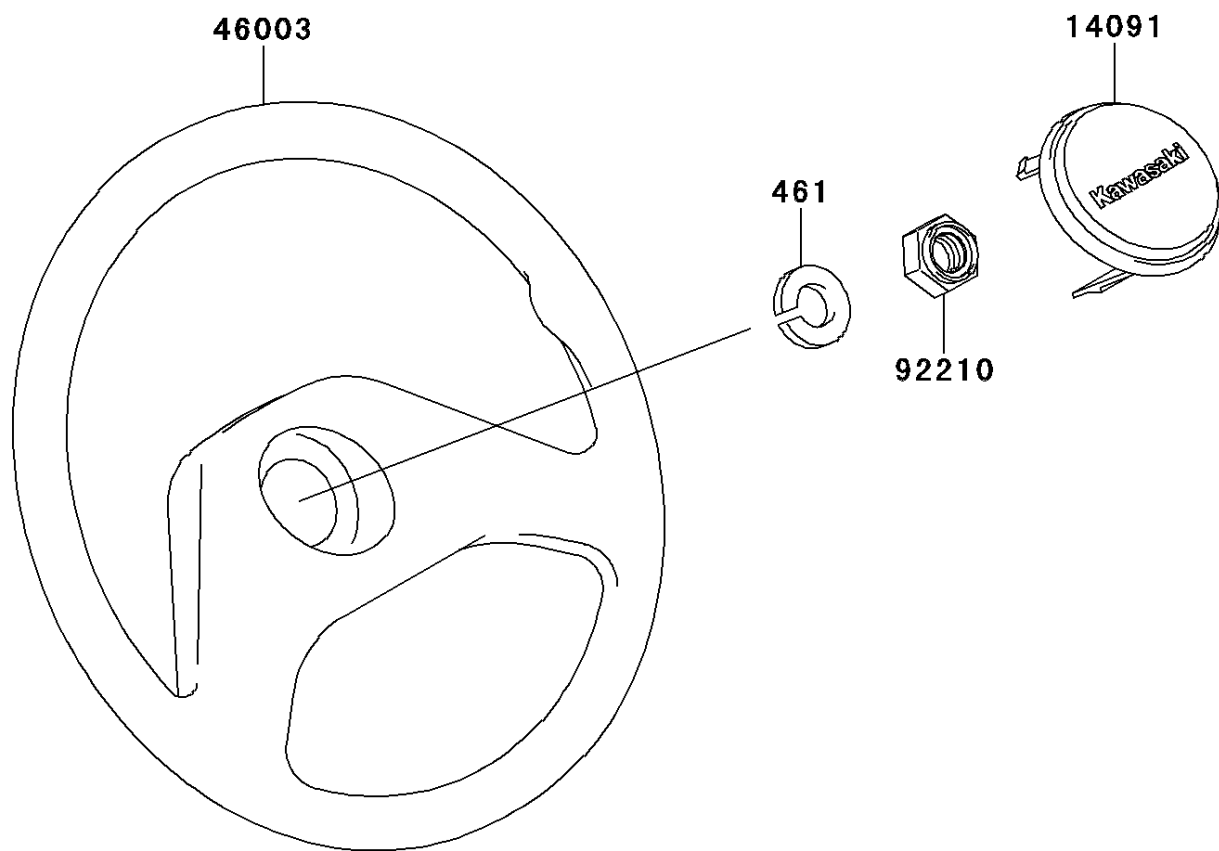

## PARTS DIAGRAM

### Steering Wheel(RCF/RCFA)

F2311

## PARTS LIST

### Steering Wheel(RCF/RCFA)

ITEM NAME	PART NUMBER	QUANTITY
COVER,HORN SWITCH (Ref # 14091)	14091-1247	1
HANDLE (Ref # 46003)	46003-1308	1
NUT,LOCK,12MM (Ref # 92210)	92210-1249	1
WASHER-SPRING,12MM (Ref # 461)	461DA1200	1