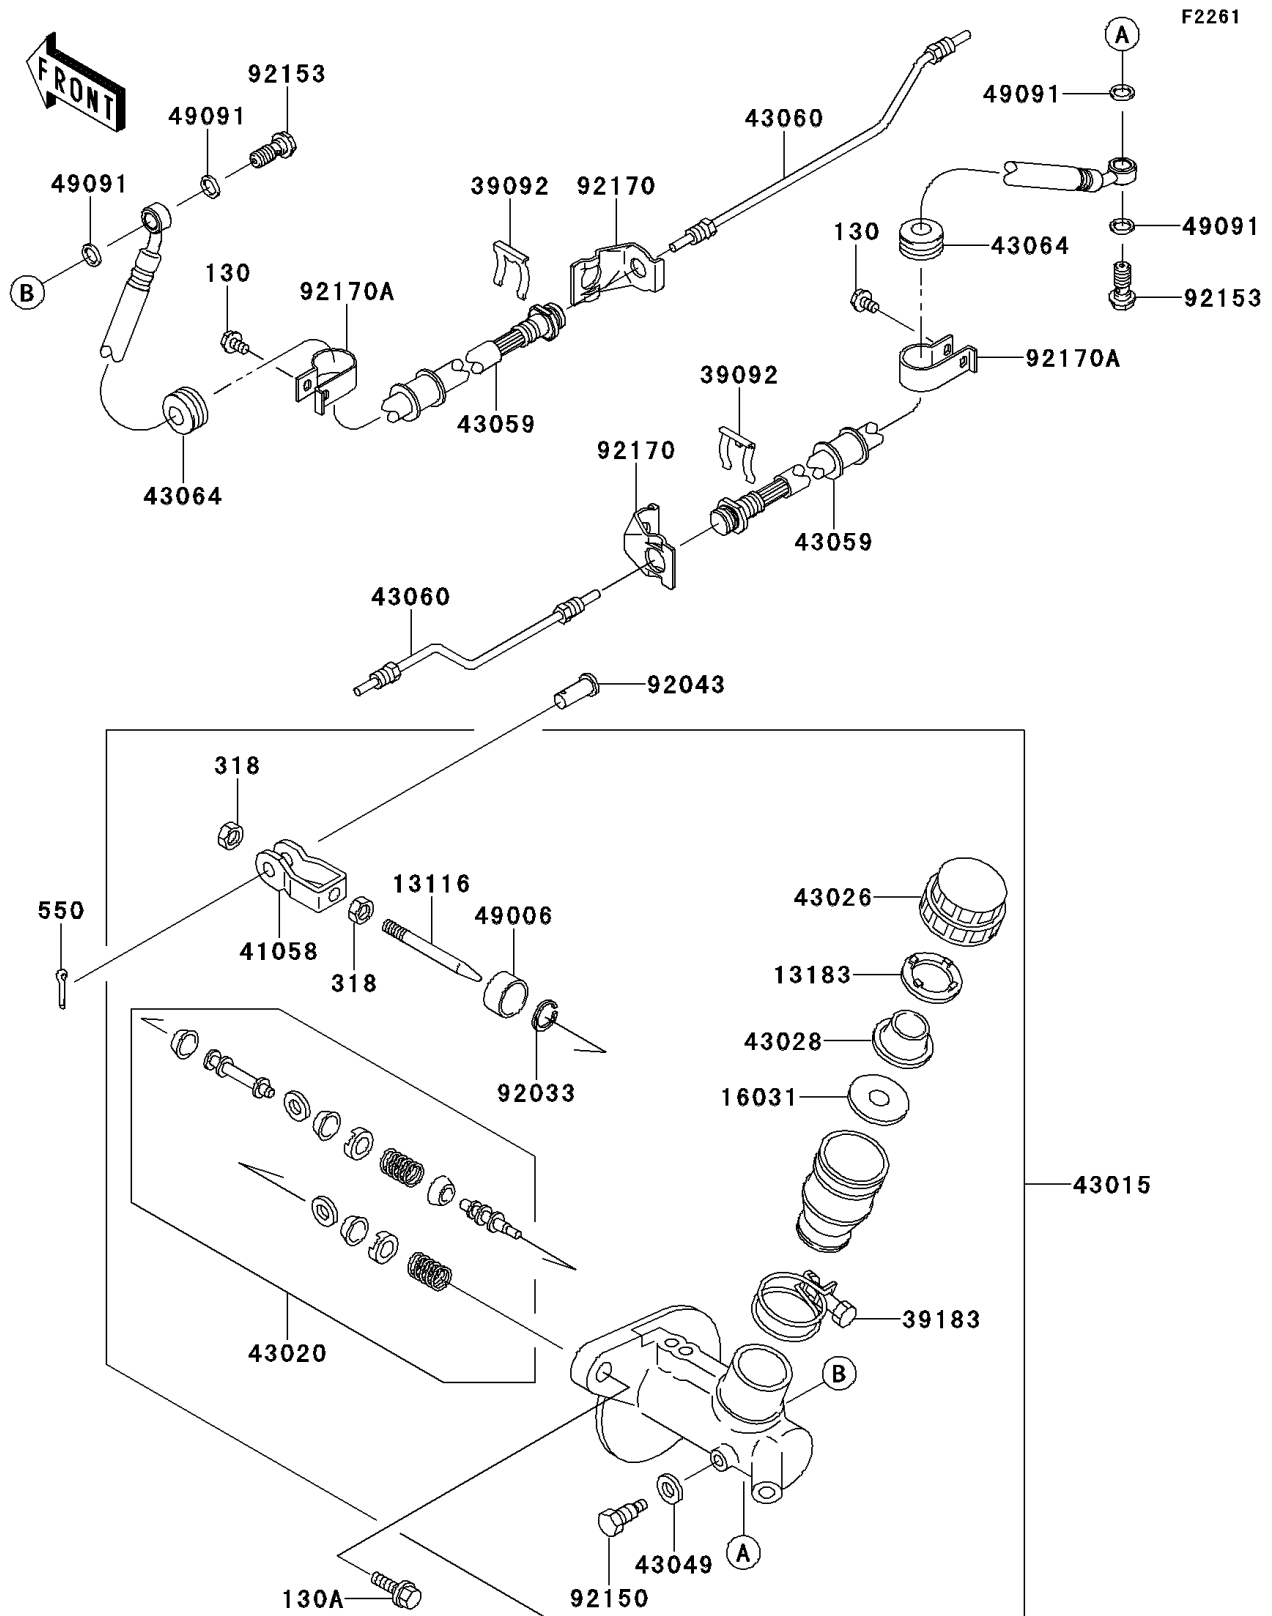

2013 Mule 4010 Trans4x4

PARTS DIAGRAM

Master Cylinder

2013 Mule 4010 Trans4x4

PARTS LIST

Master Cylinder

ITEM NAME

PART NUMBER

QUANTITY
