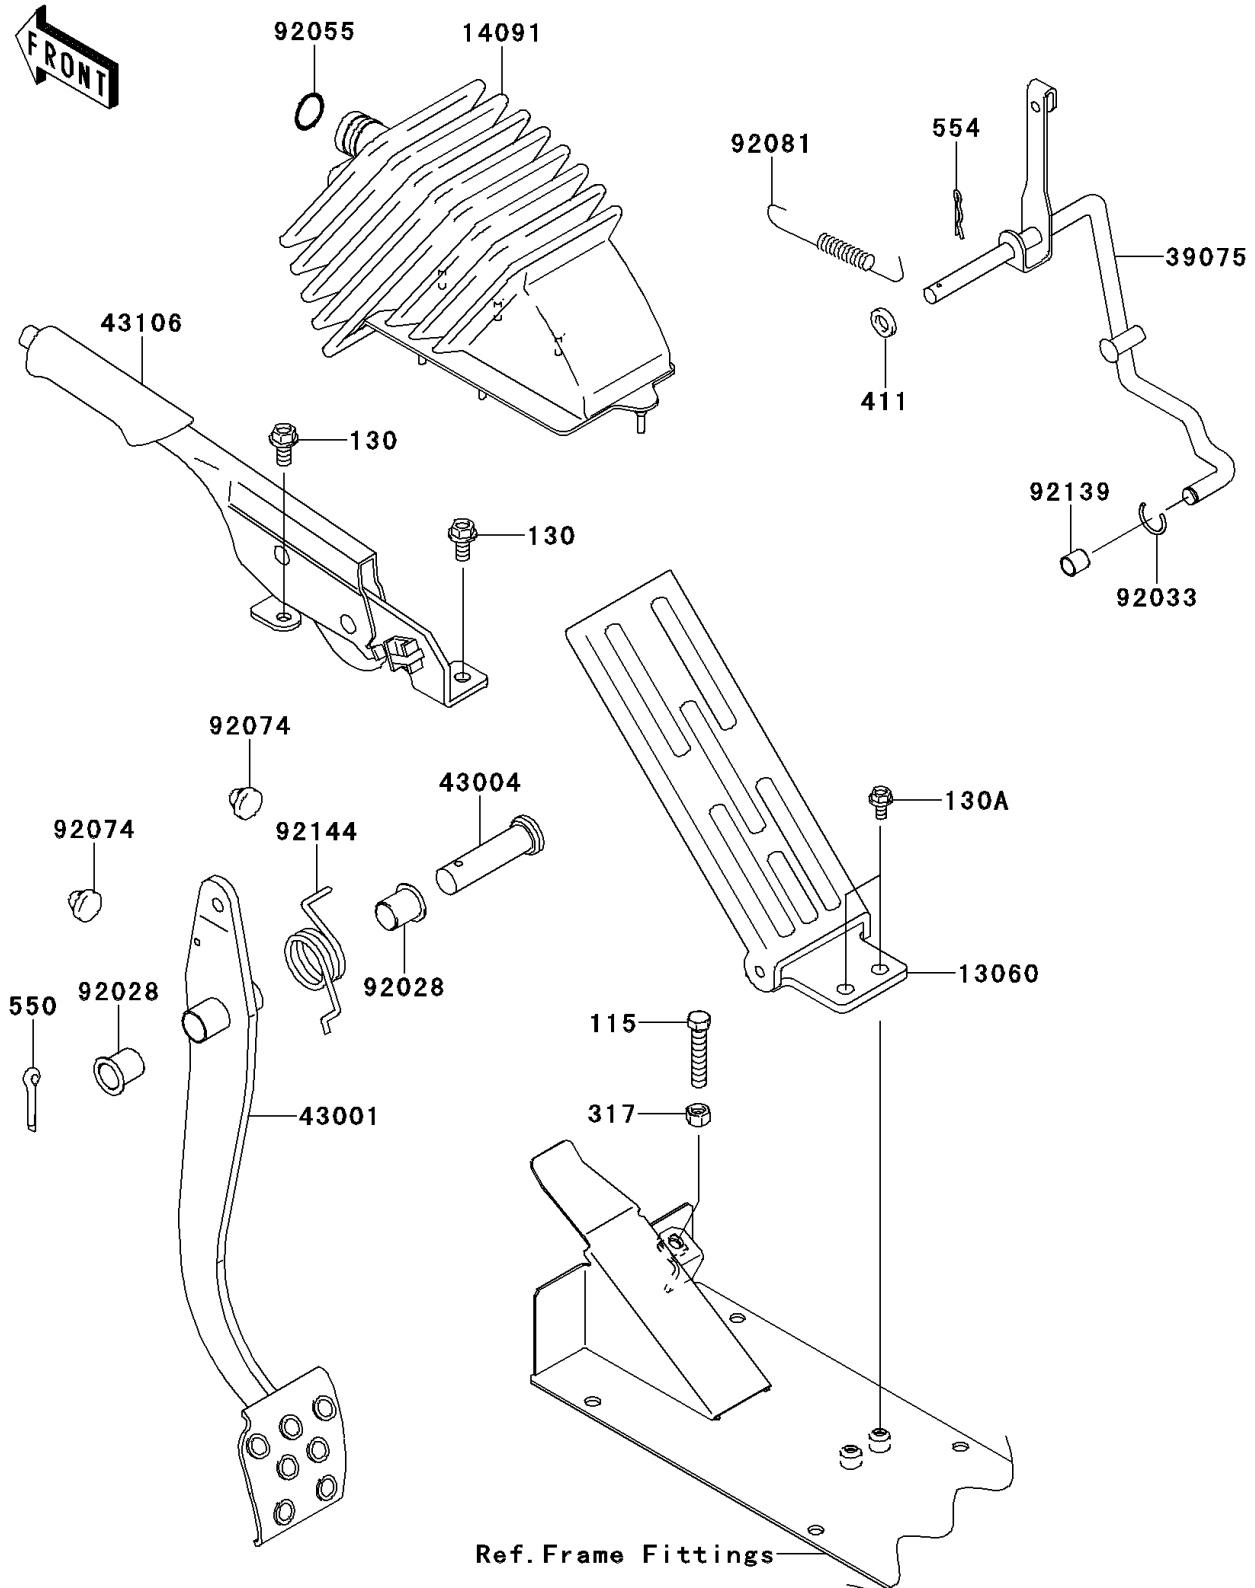

# 2013 Mule 4010 Trans4x4

## PARTS DIAGRAM

### Brake Pedal/Throttle Lever

F2260

## PARTS LIST

Brake Pedal/Throttle Lever

**ITEM NAME**

**PART NUMBER**

**QUANTITY**

---