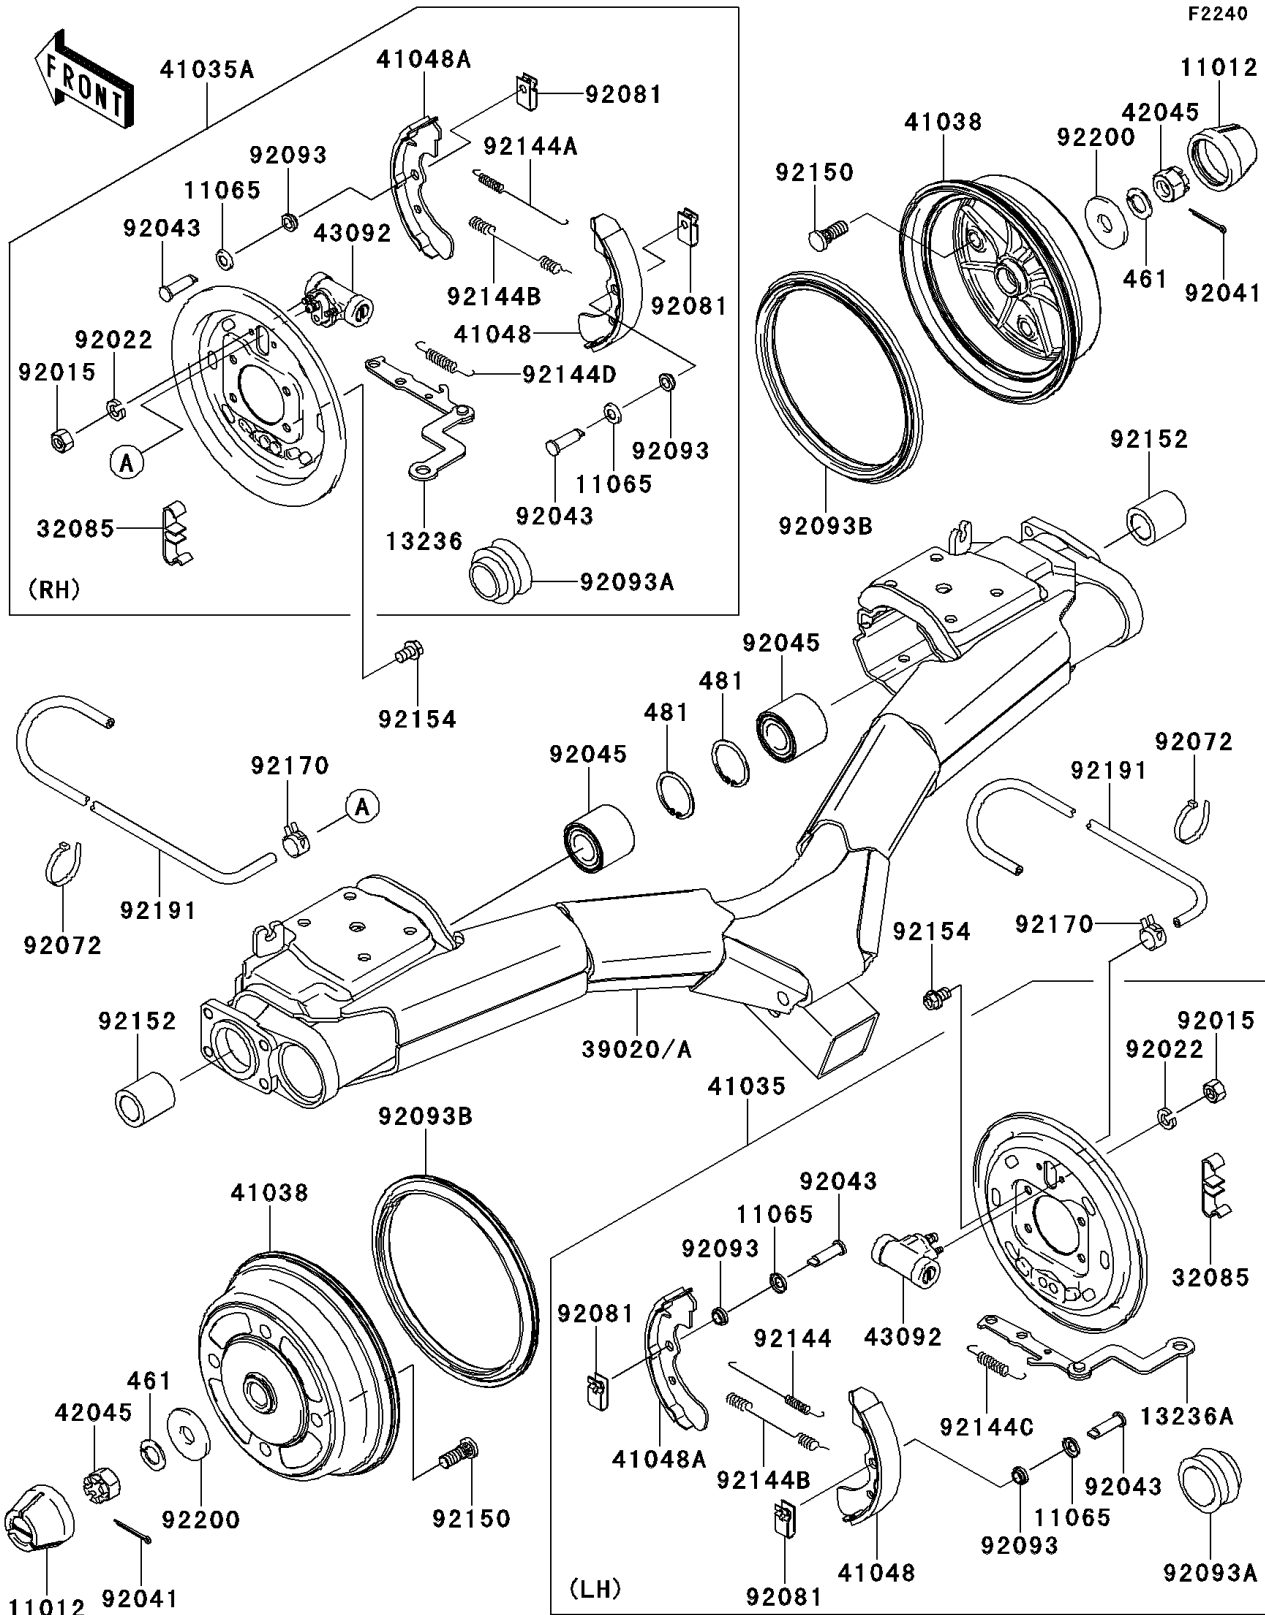

2012 Mule 4010 Trans4x4

PARTS DIAGRAM

Rear Hubs/Brakes