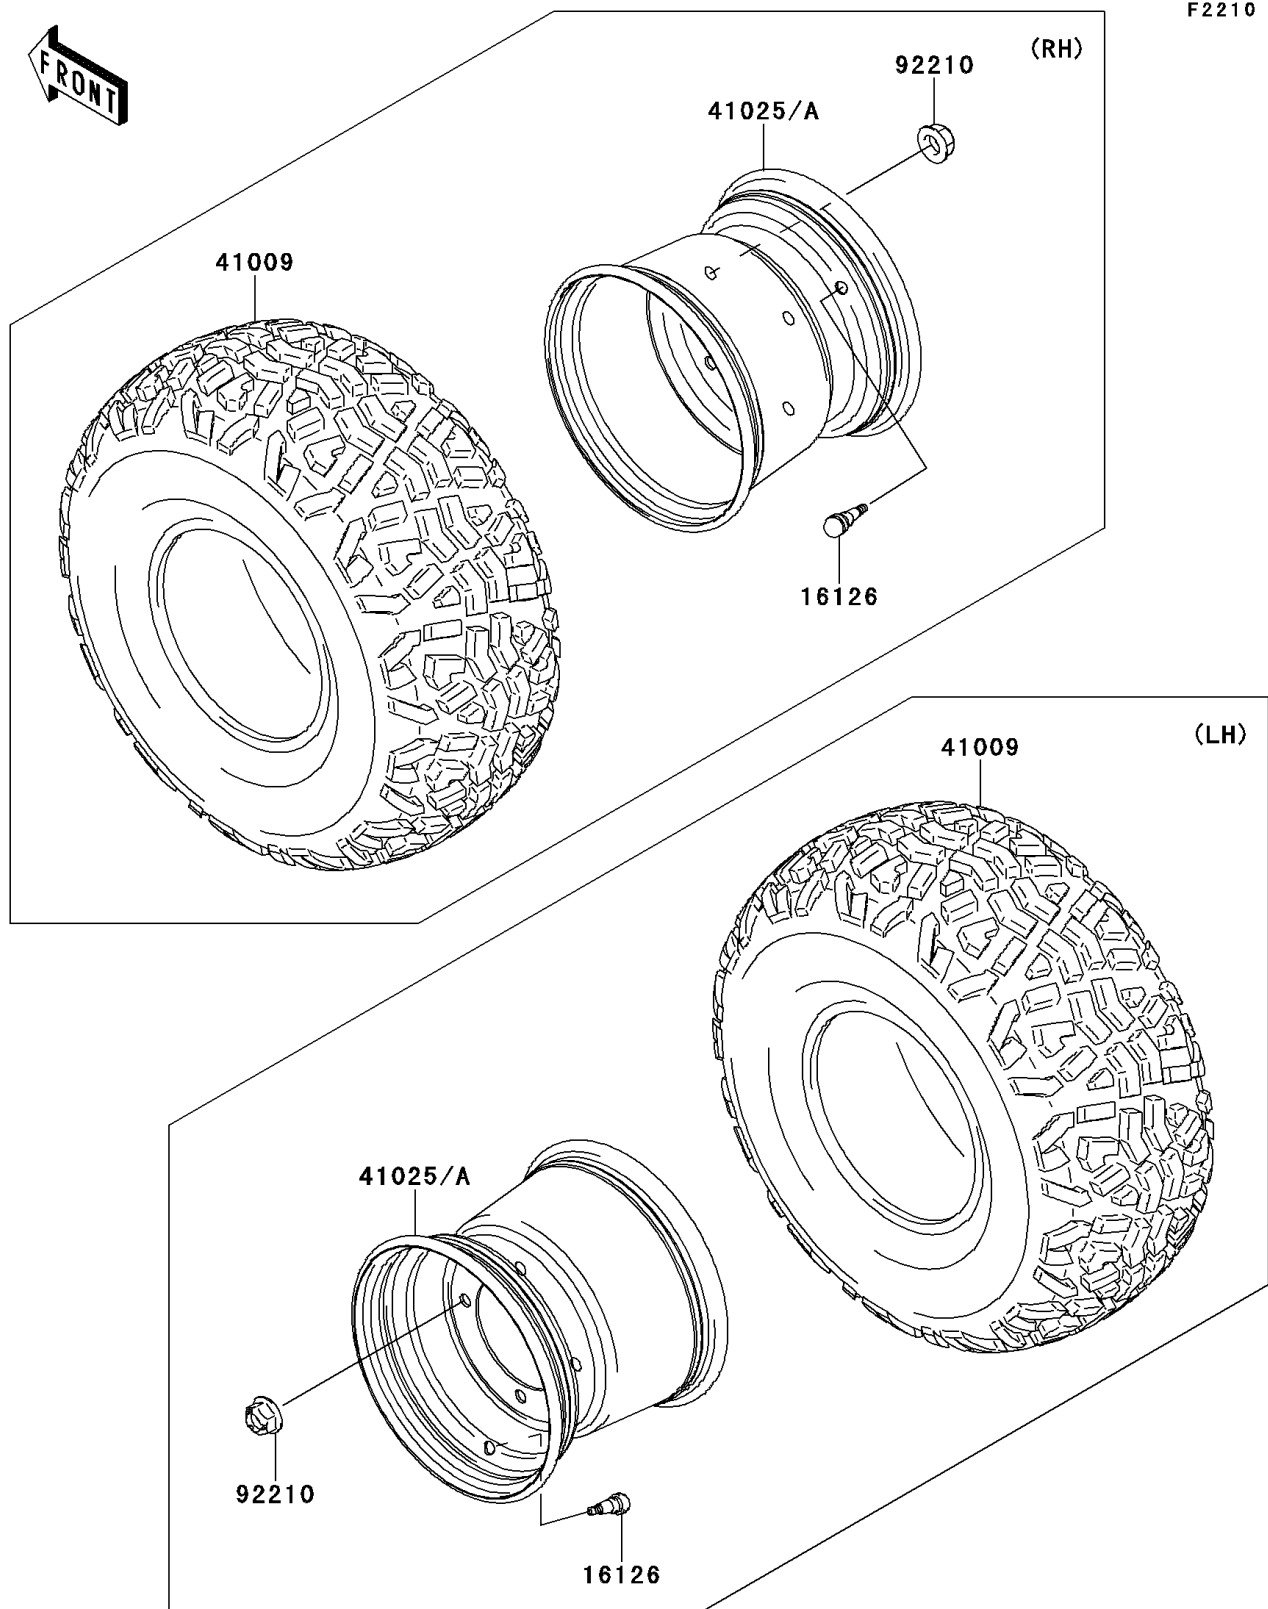

## PARTS DIAGRAM

### Wheels/Tires

## PARTS LIST

### Wheels/Tires

ITEM NAME	PART NUMBER	QUANTITY
VALVE (Ref # 16126)	16126-4001	4
TIRE,23X11.00-10 4PR (Ref # 41009)	41009-0294	4
RIM,10X8.5AT,SILVER (Ref # 41025)	41025-7504-16H	4
RIM,10X8.5AT,F.S.BLACK (Ref # 41025A)	41025-7504-397	4
NUT,12MM (Ref # 92210)	92210-0603	16