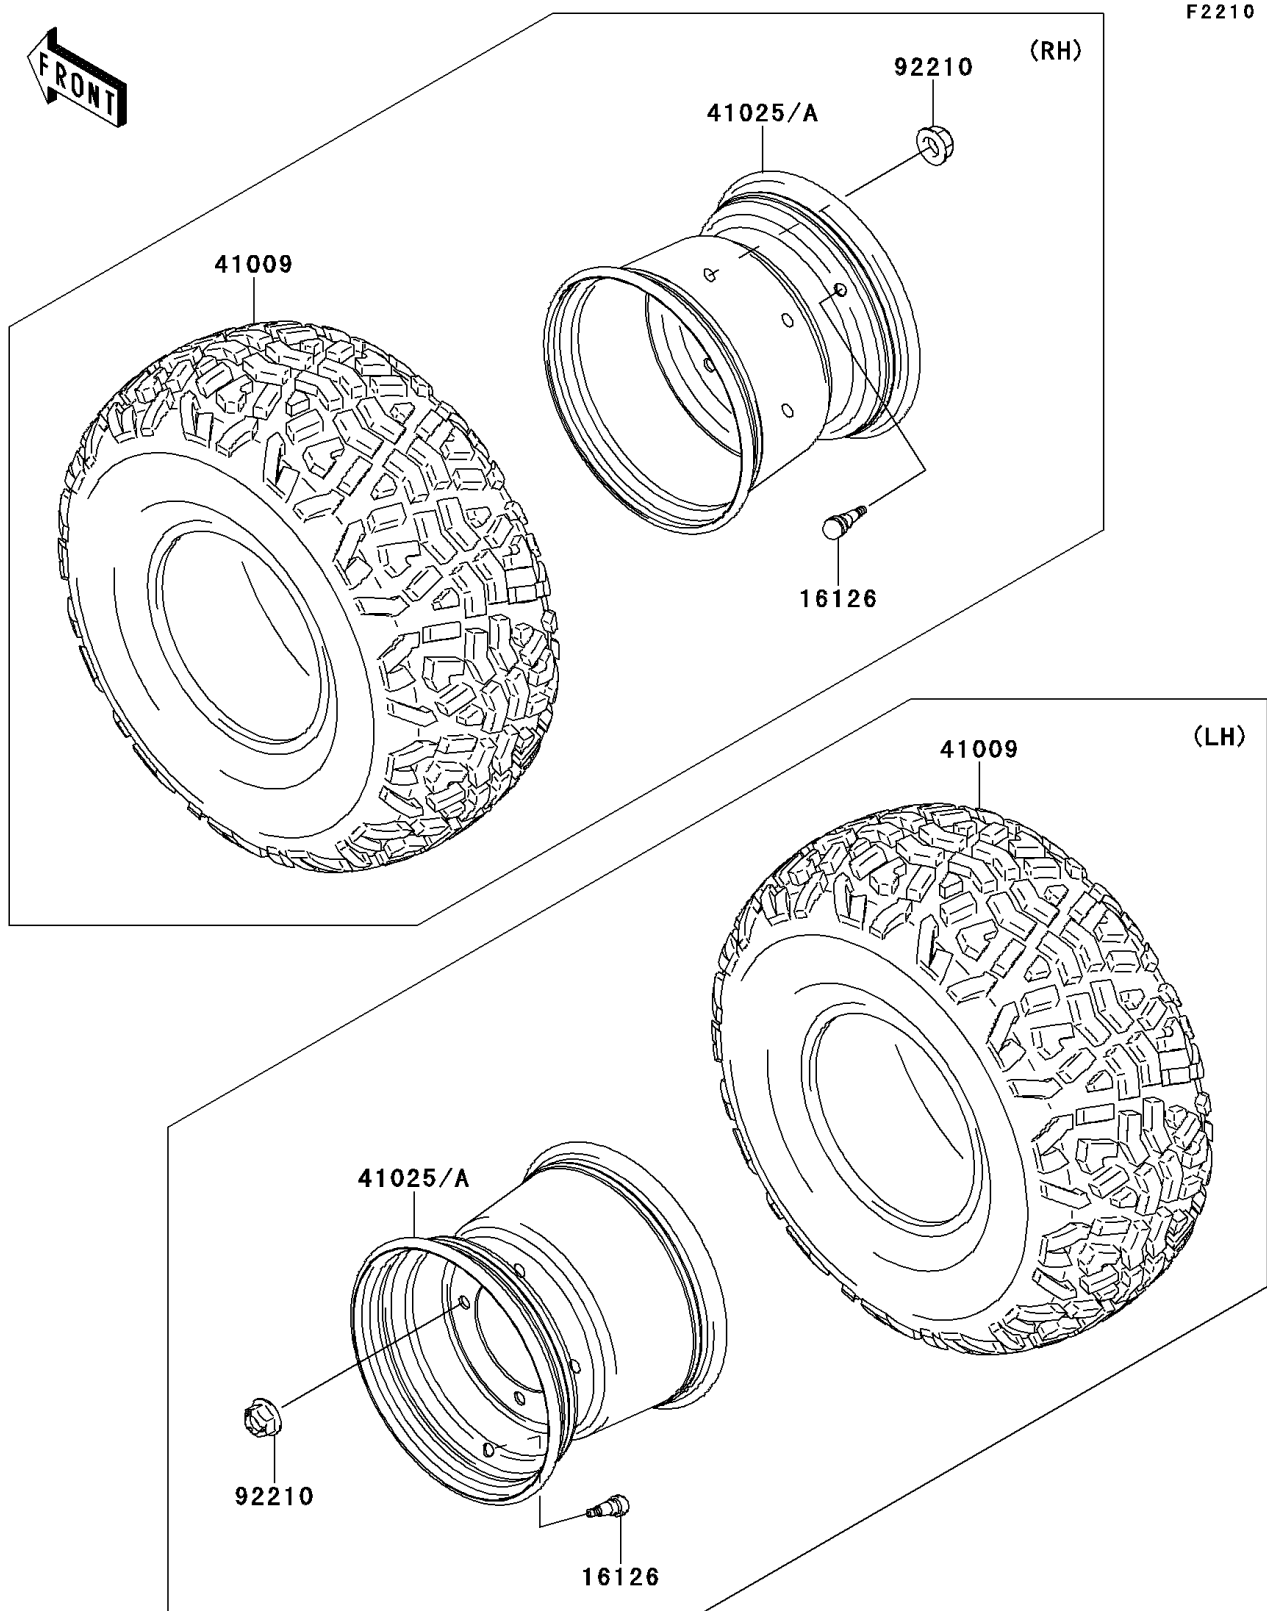

2013 Mule 4010 Trans4x4

PARTS DIAGRAM

Wheels/Tires

2013 Mule 4010 Trans4x4

PARTS LIST

Wheels/Tires

ITEM NAME

PART NUMBER

QUANTITY
