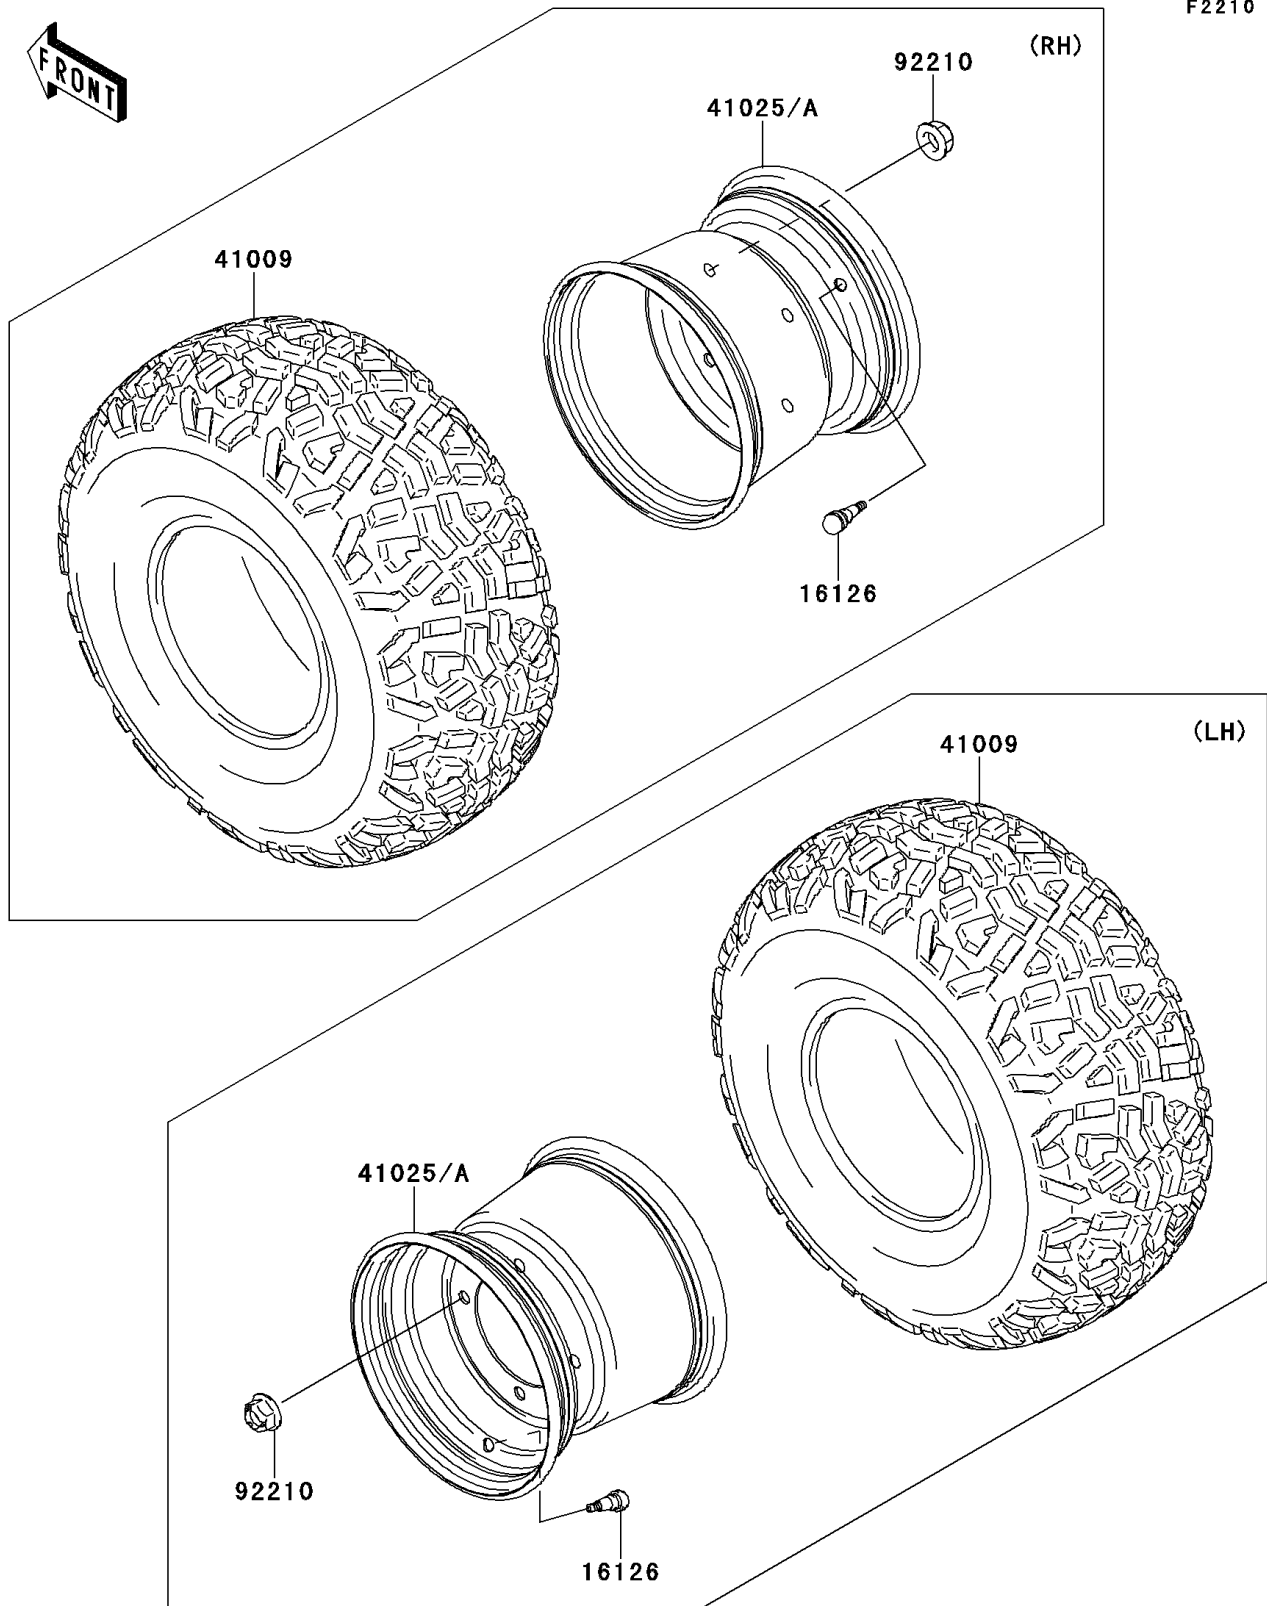

## PARTS DIAGRAM

### Wheels/Tires

## PARTS LIST

### Wheels/Tires

ITEM NAME	PART NUMBER	QUANTITY
VALVE (Ref # 16126)	16126-4001	4
TIRE,23X11.00-10 4PR (Ref # 41009)	41009-0294	4
NUT,12MM (Ref # 92210)	92210-0603	16