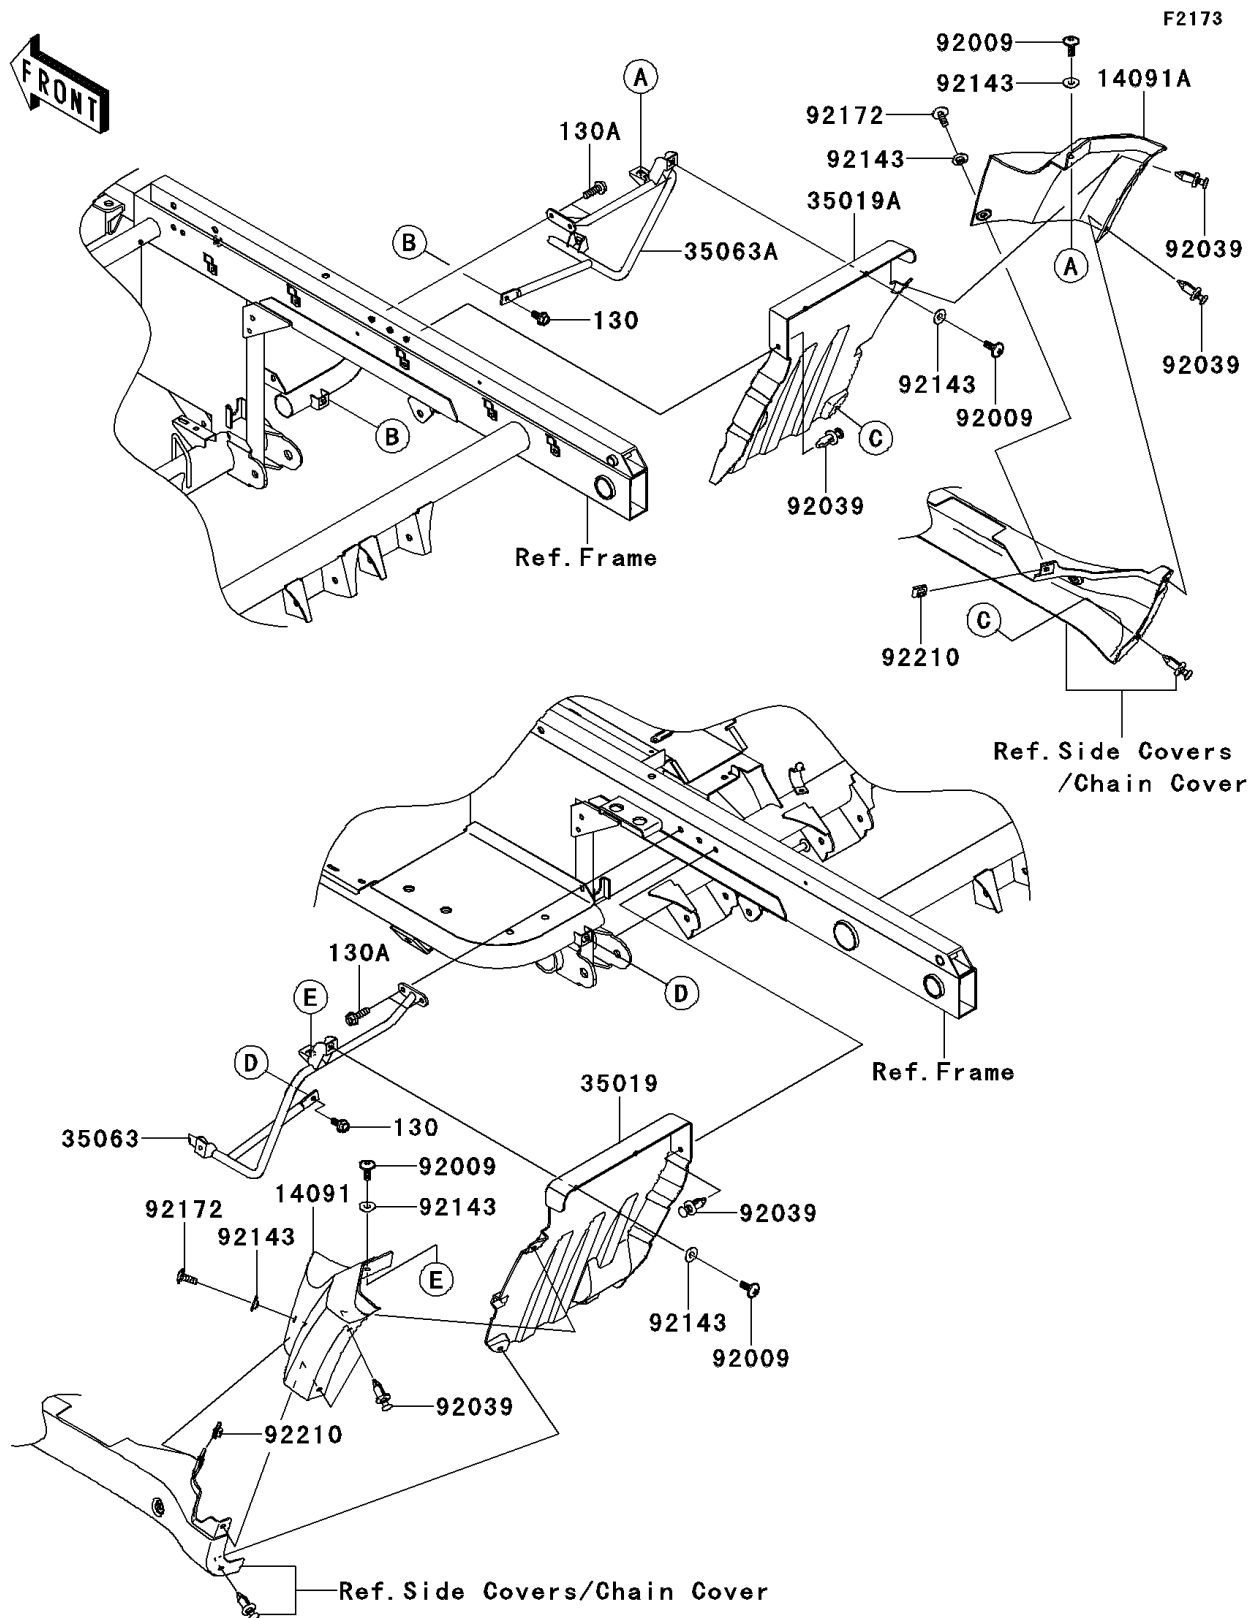

2012 Mule 4010 Trans4x4

PARTS DIAGRAM

Flap