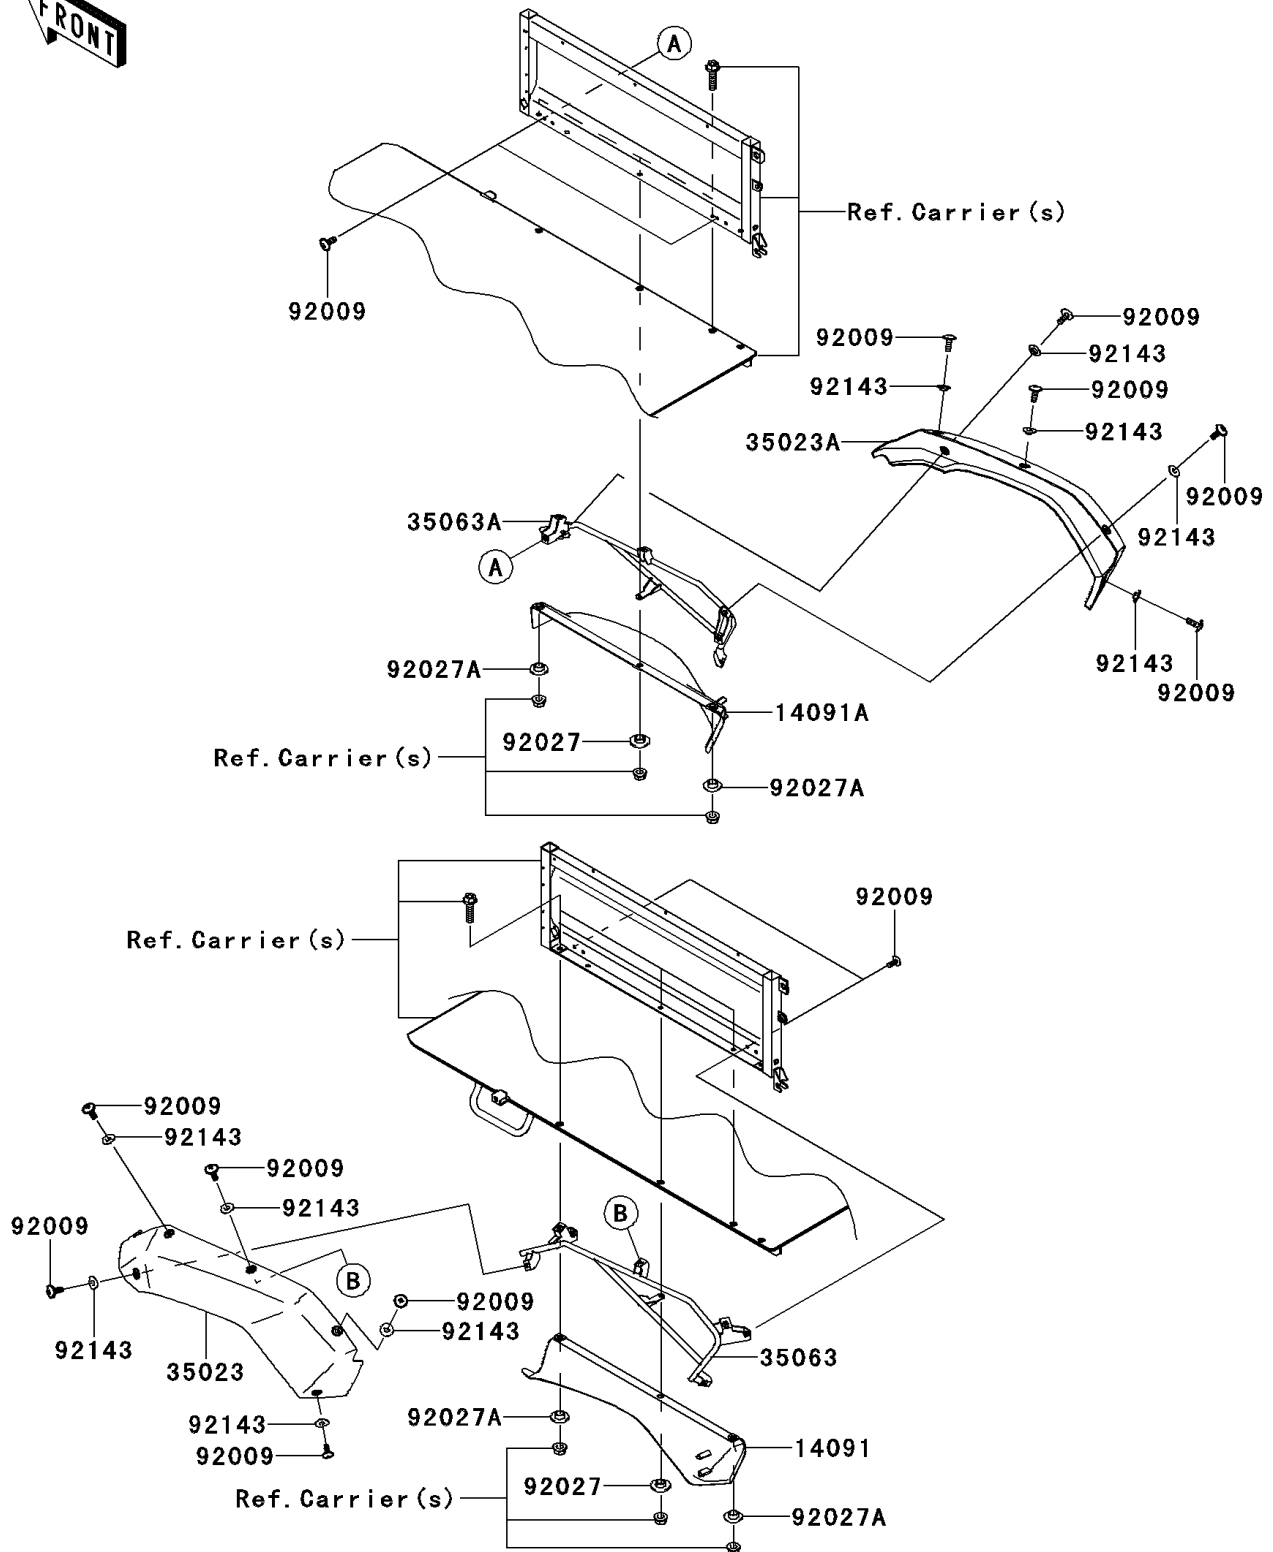

2013 Mule 4010 Trans4x4

PARTS DIAGRAM

Rear Fender(s)

F2172

2013 Mule 4010 Trans4x4

PARTS LIST

Rear Fender(s)

ITEM NAME

PART NUMBER

QUANTITY
