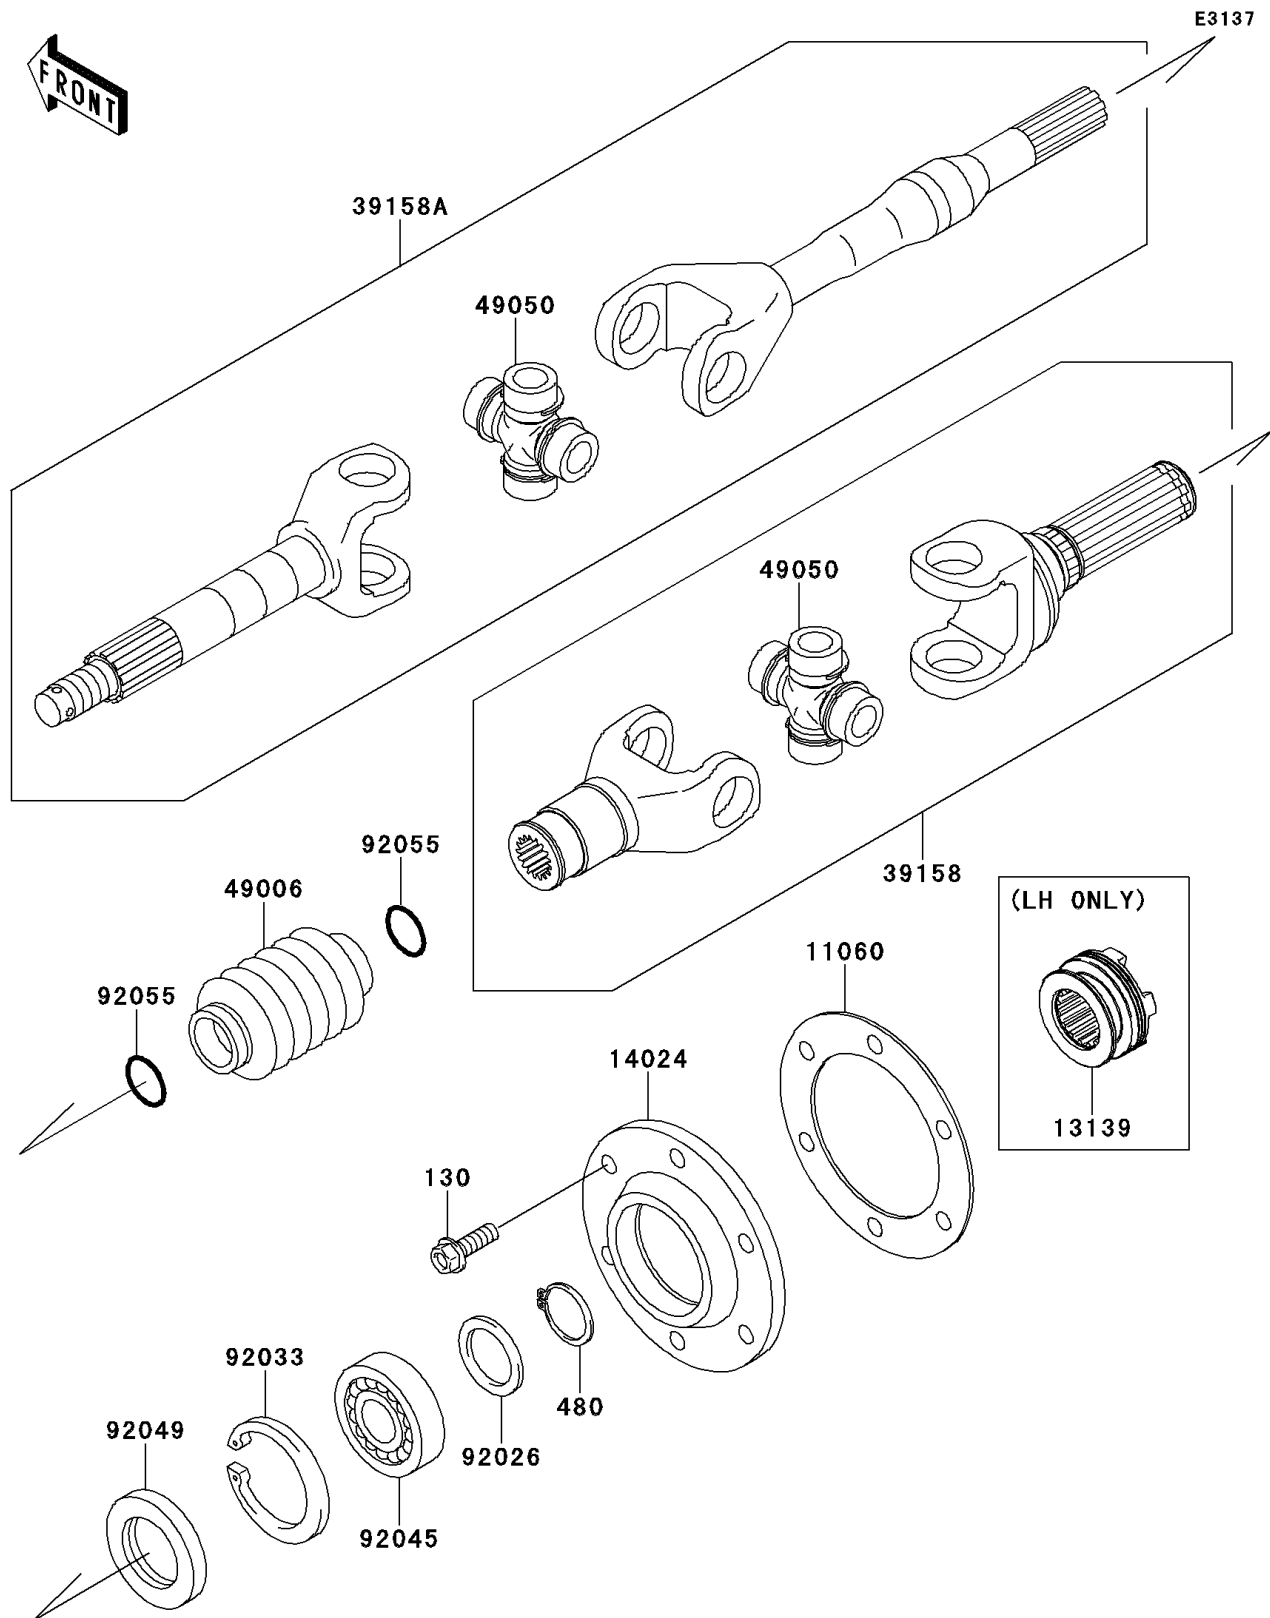

2013 Mule 4010 Trans4x4

PARTS DIAGRAM

Drive Shaft-Rear

2013 Mule 4010 Trans4x4

PARTS LIST

Drive Shaft-Rear

ITEM NAME

PART NUMBER

QUANTITY
