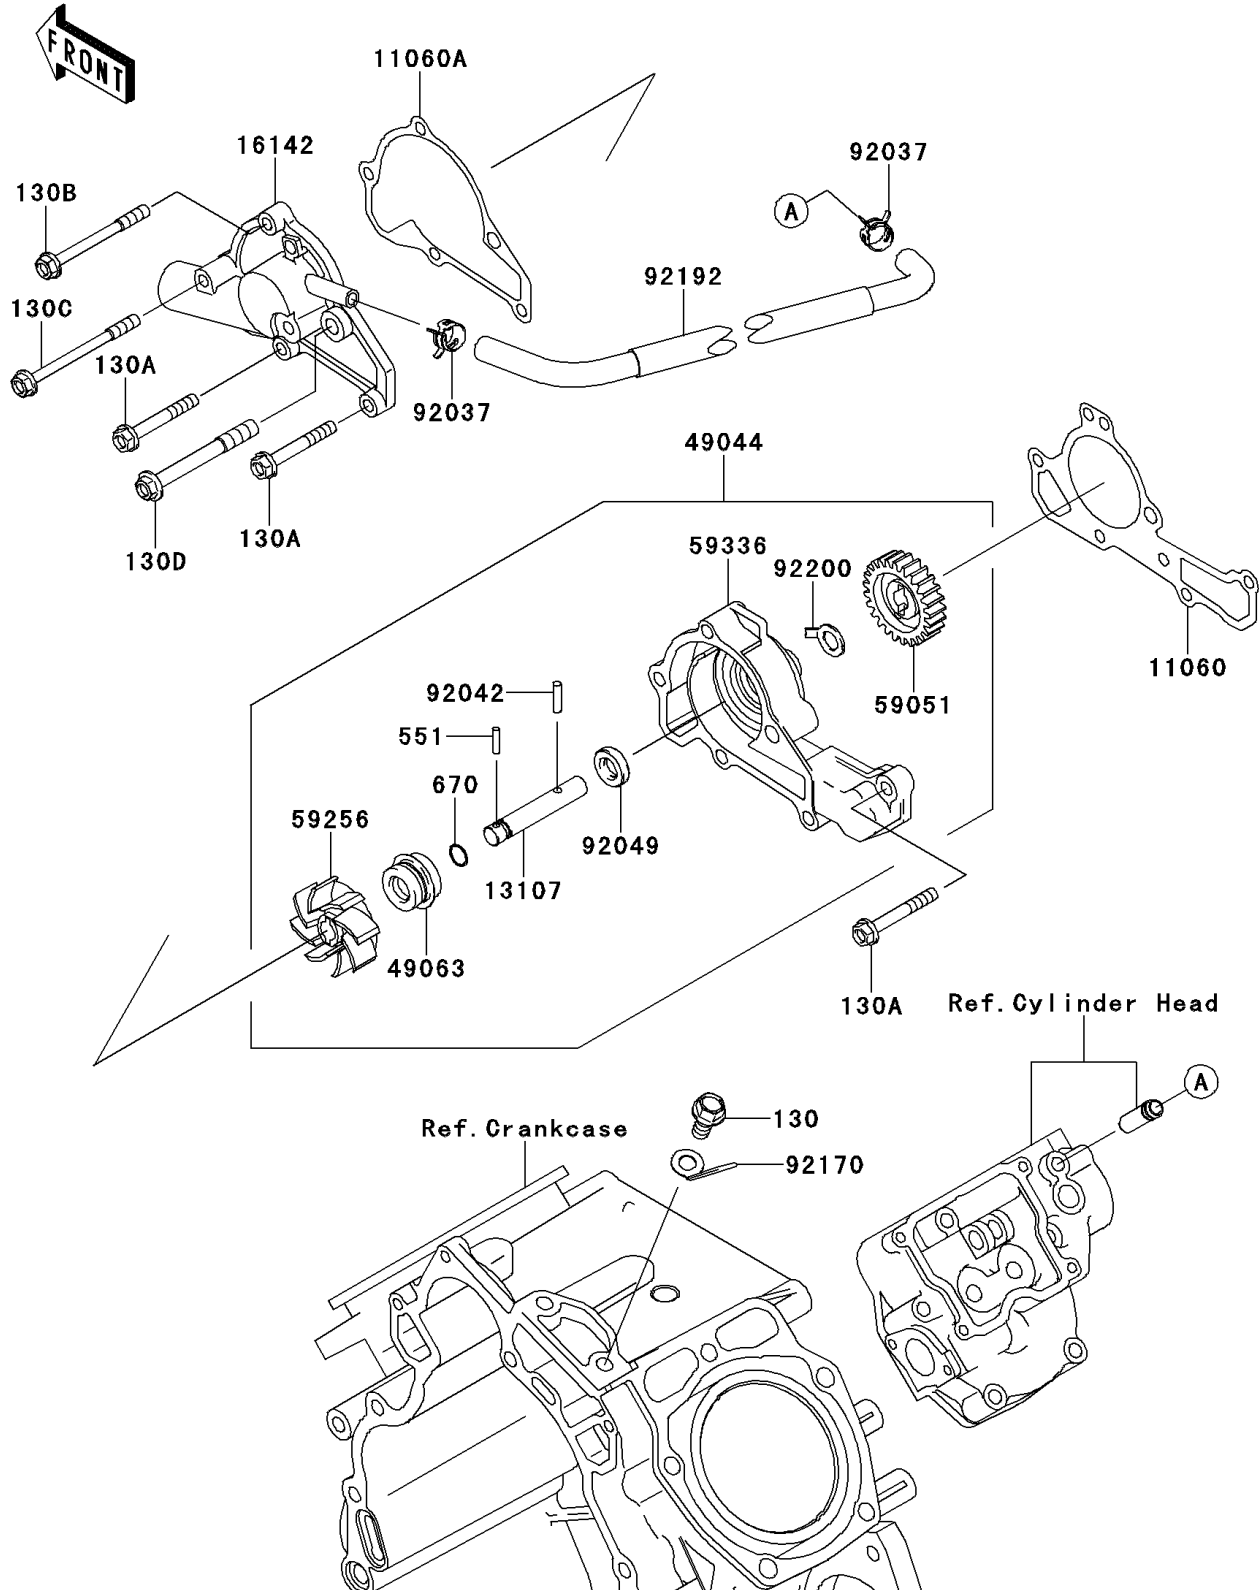

2013 Mule 4010 Trans4x4

PARTS DIAGRAM

Water Pump

E3031

2013 Mule 4010 Trans4x4

PARTS LIST

Water Pump

ITEM NAME

PART NUMBER

QUANTITY
