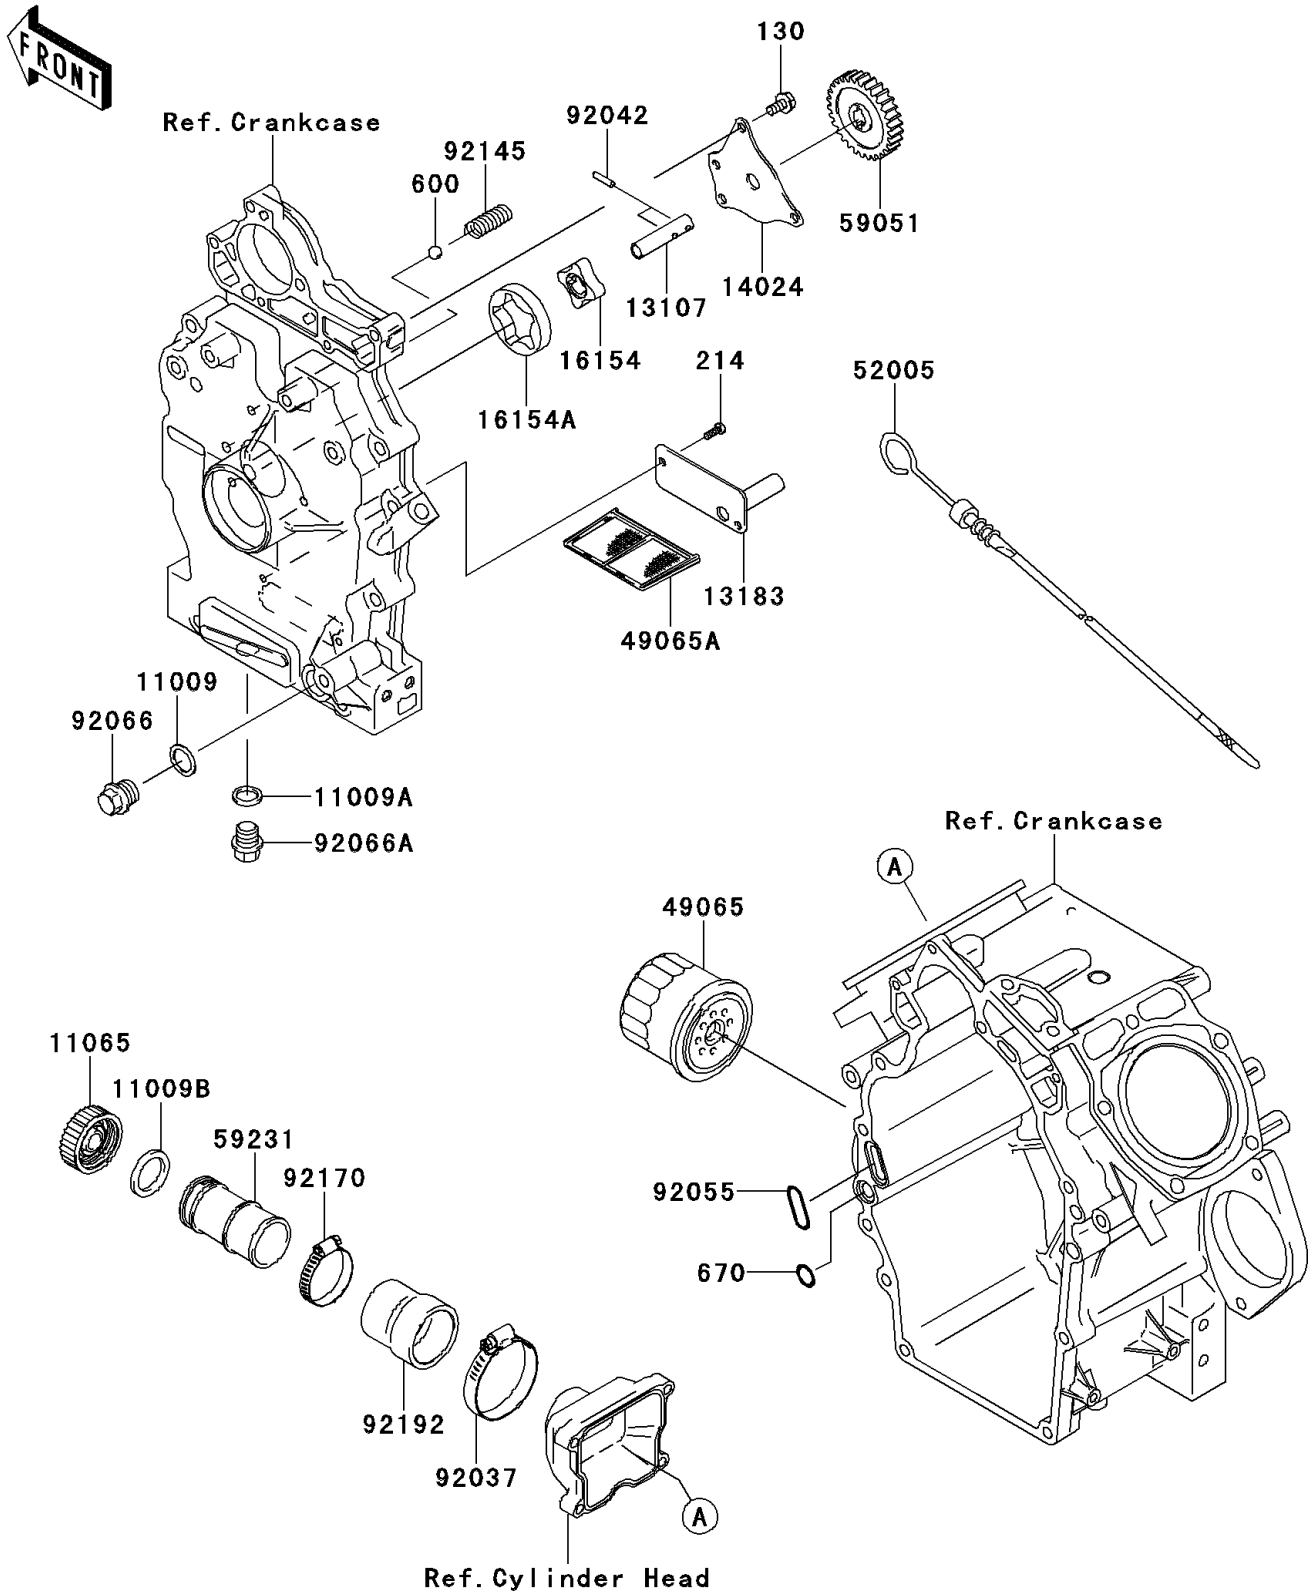

2013 Mule 4010 Trans4x4

PARTS DIAGRAM

Oil Pump/Oil Filter

E1710

2013 Mule 4010 Trans4x4

PARTS LIST

Oil Pump/Oil Filter

ITEM NAME

PART NUMBER

QUANTITY
