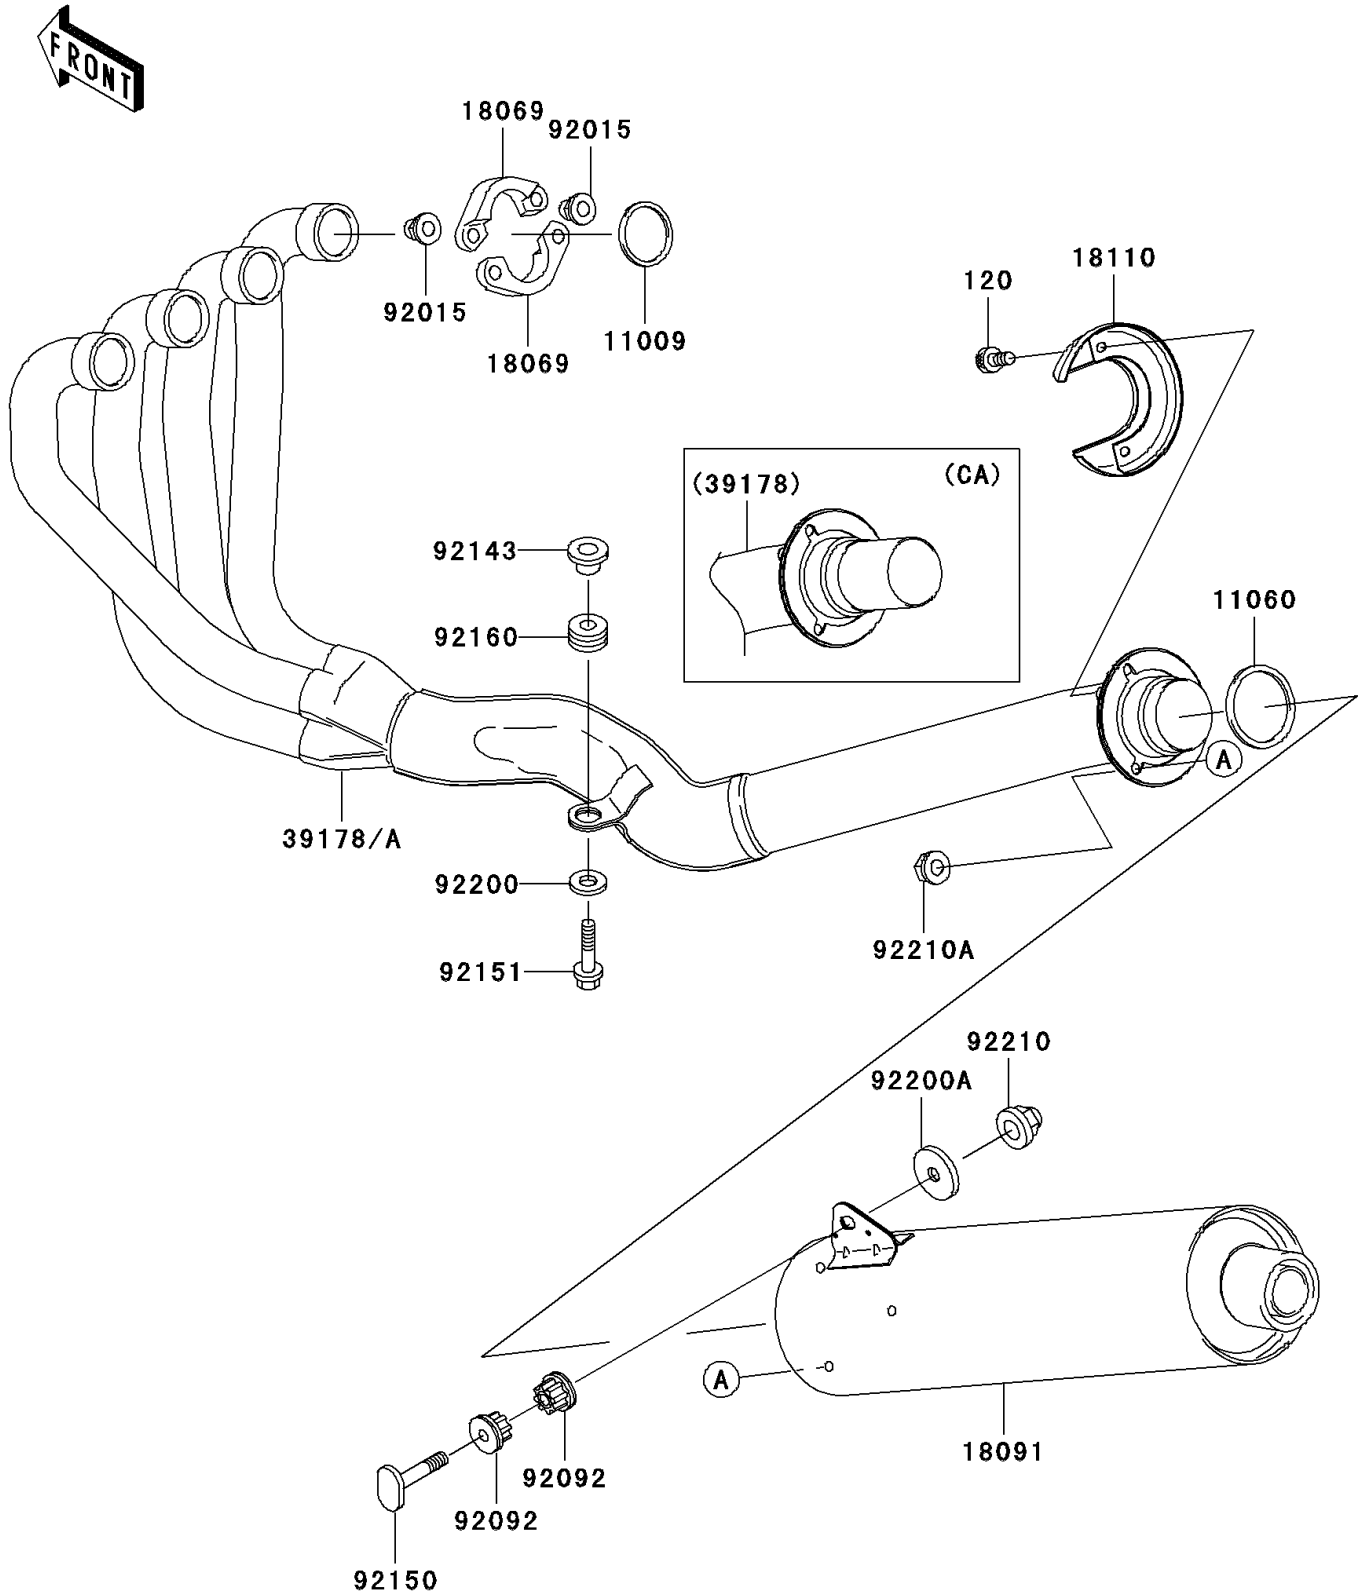

2004 ZRX1200R

PARTS DIAGRAM

Muffler(s)

E1140

2004 ZRX1200R

PARTS LIST

Muffler(s)

ITEM NAME

PART NUMBER

QUANTITY
