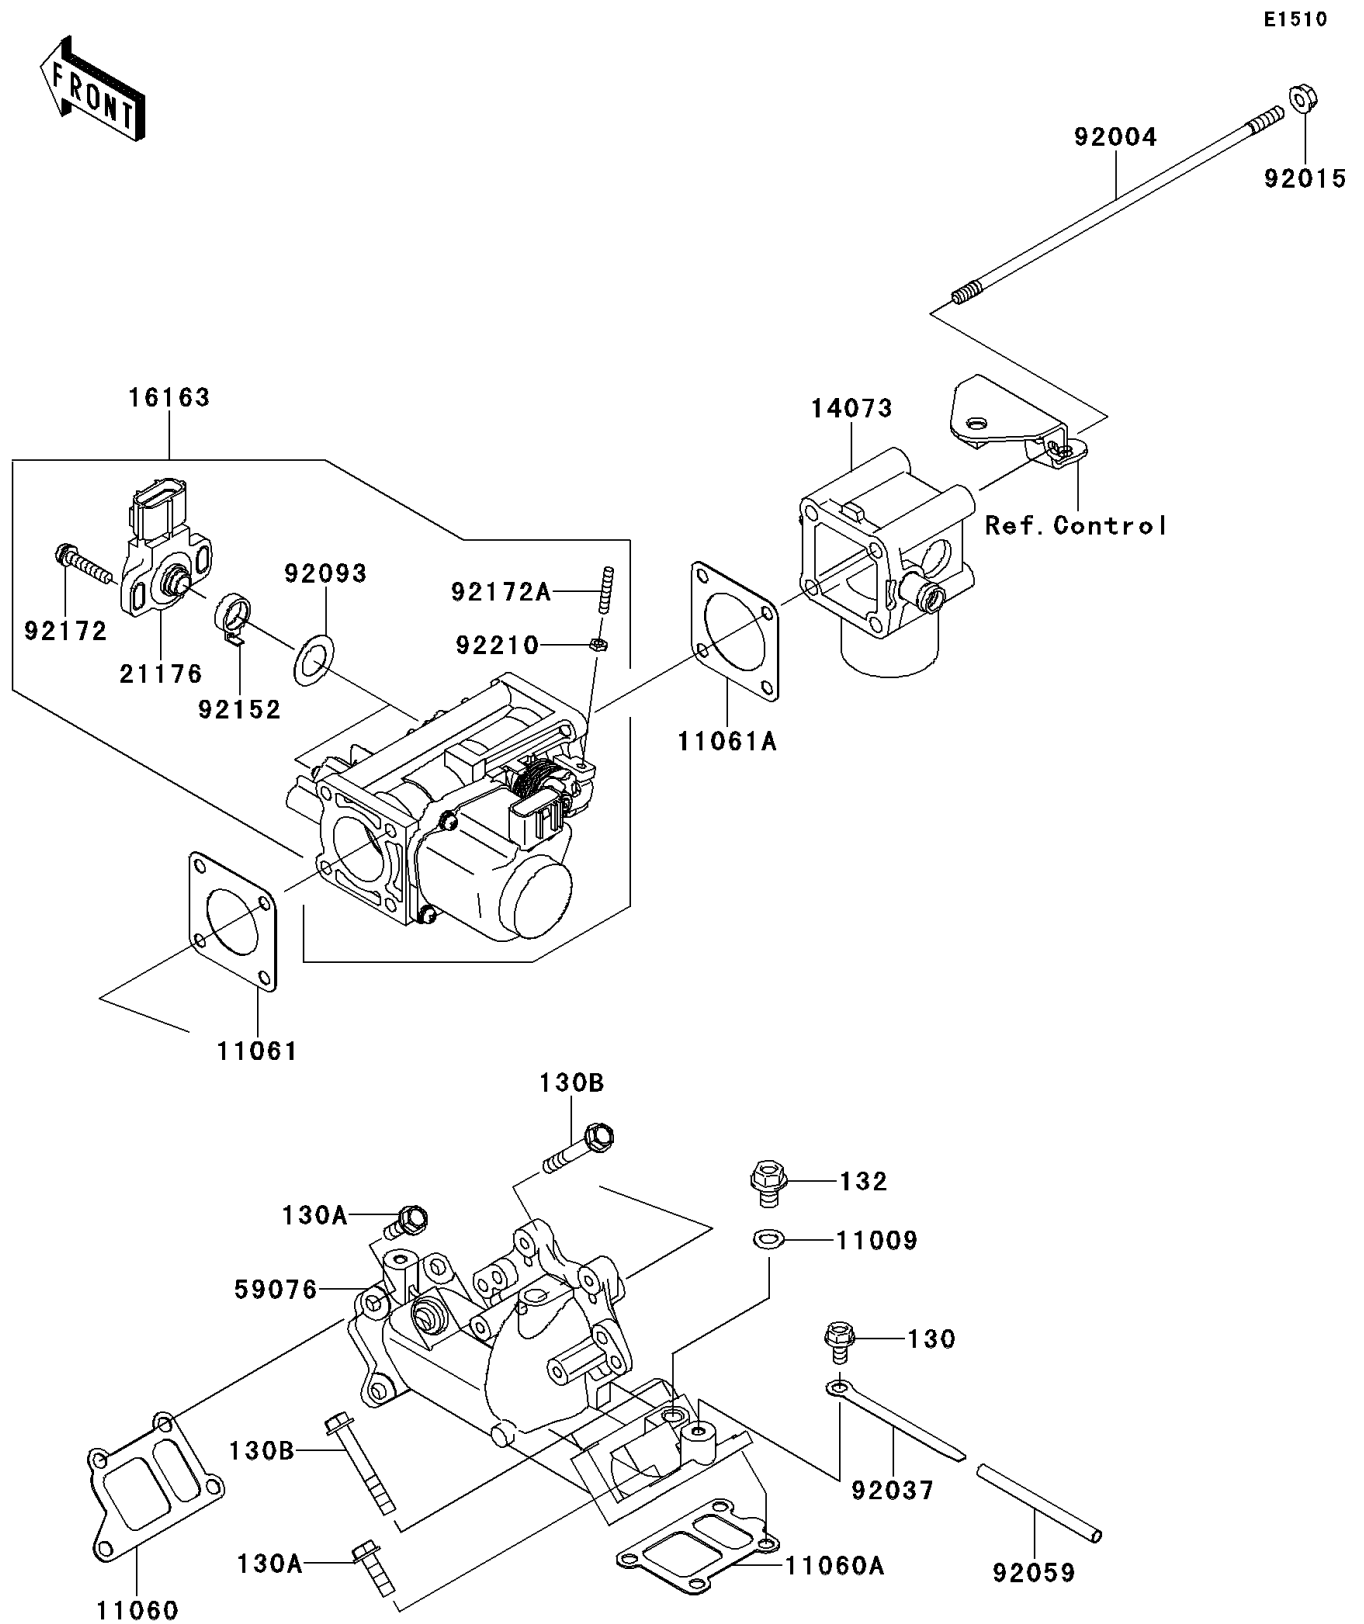

2013 Mule 4010 Trans4x4

PARTS DIAGRAM

Throttle

2013 Mule 4010 Trans4x4

PARTS LIST

Throttle

ITEM NAME

PART NUMBER

QUANTITY
