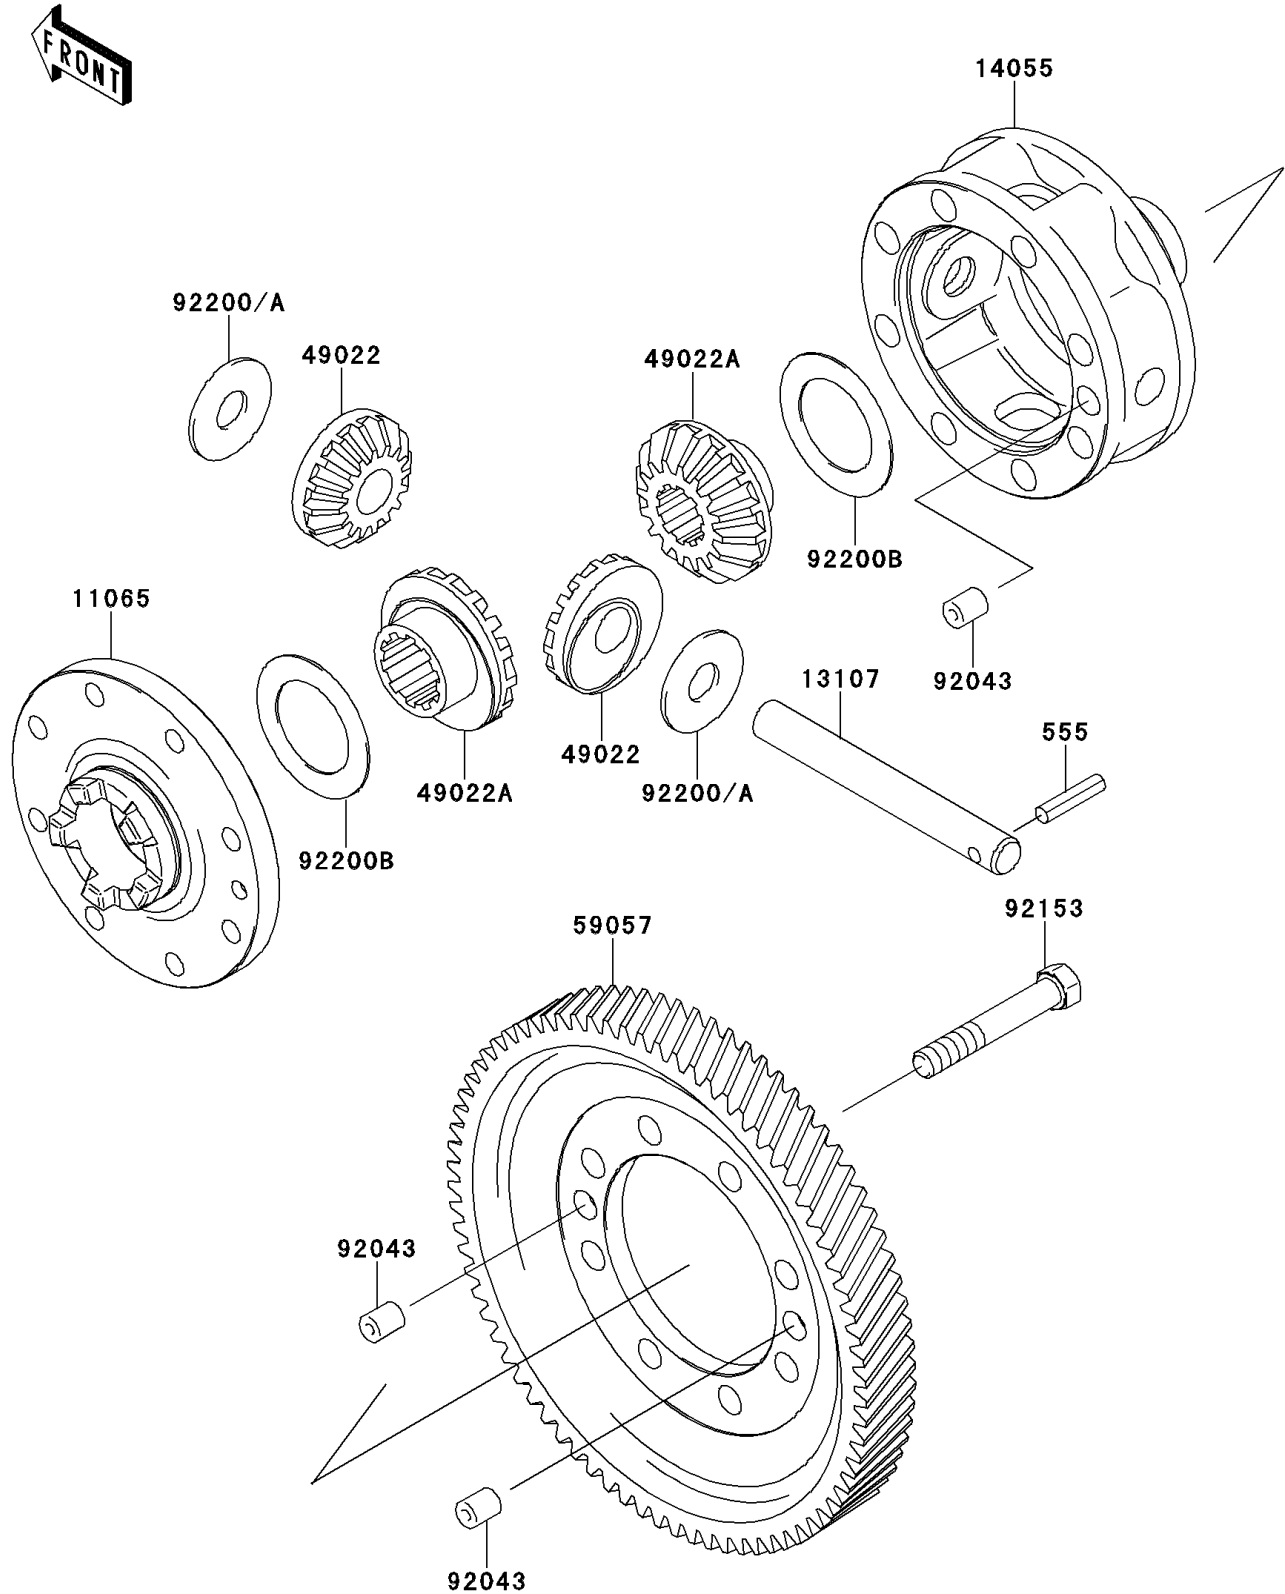

2013 Mule 4010 Trans4x4

PARTS DIAGRAM

Differential

E1451

2013 Mule 4010 Trans4x4

PARTS LIST

Differential

ITEM NAME

PART NUMBER

QUANTITY
