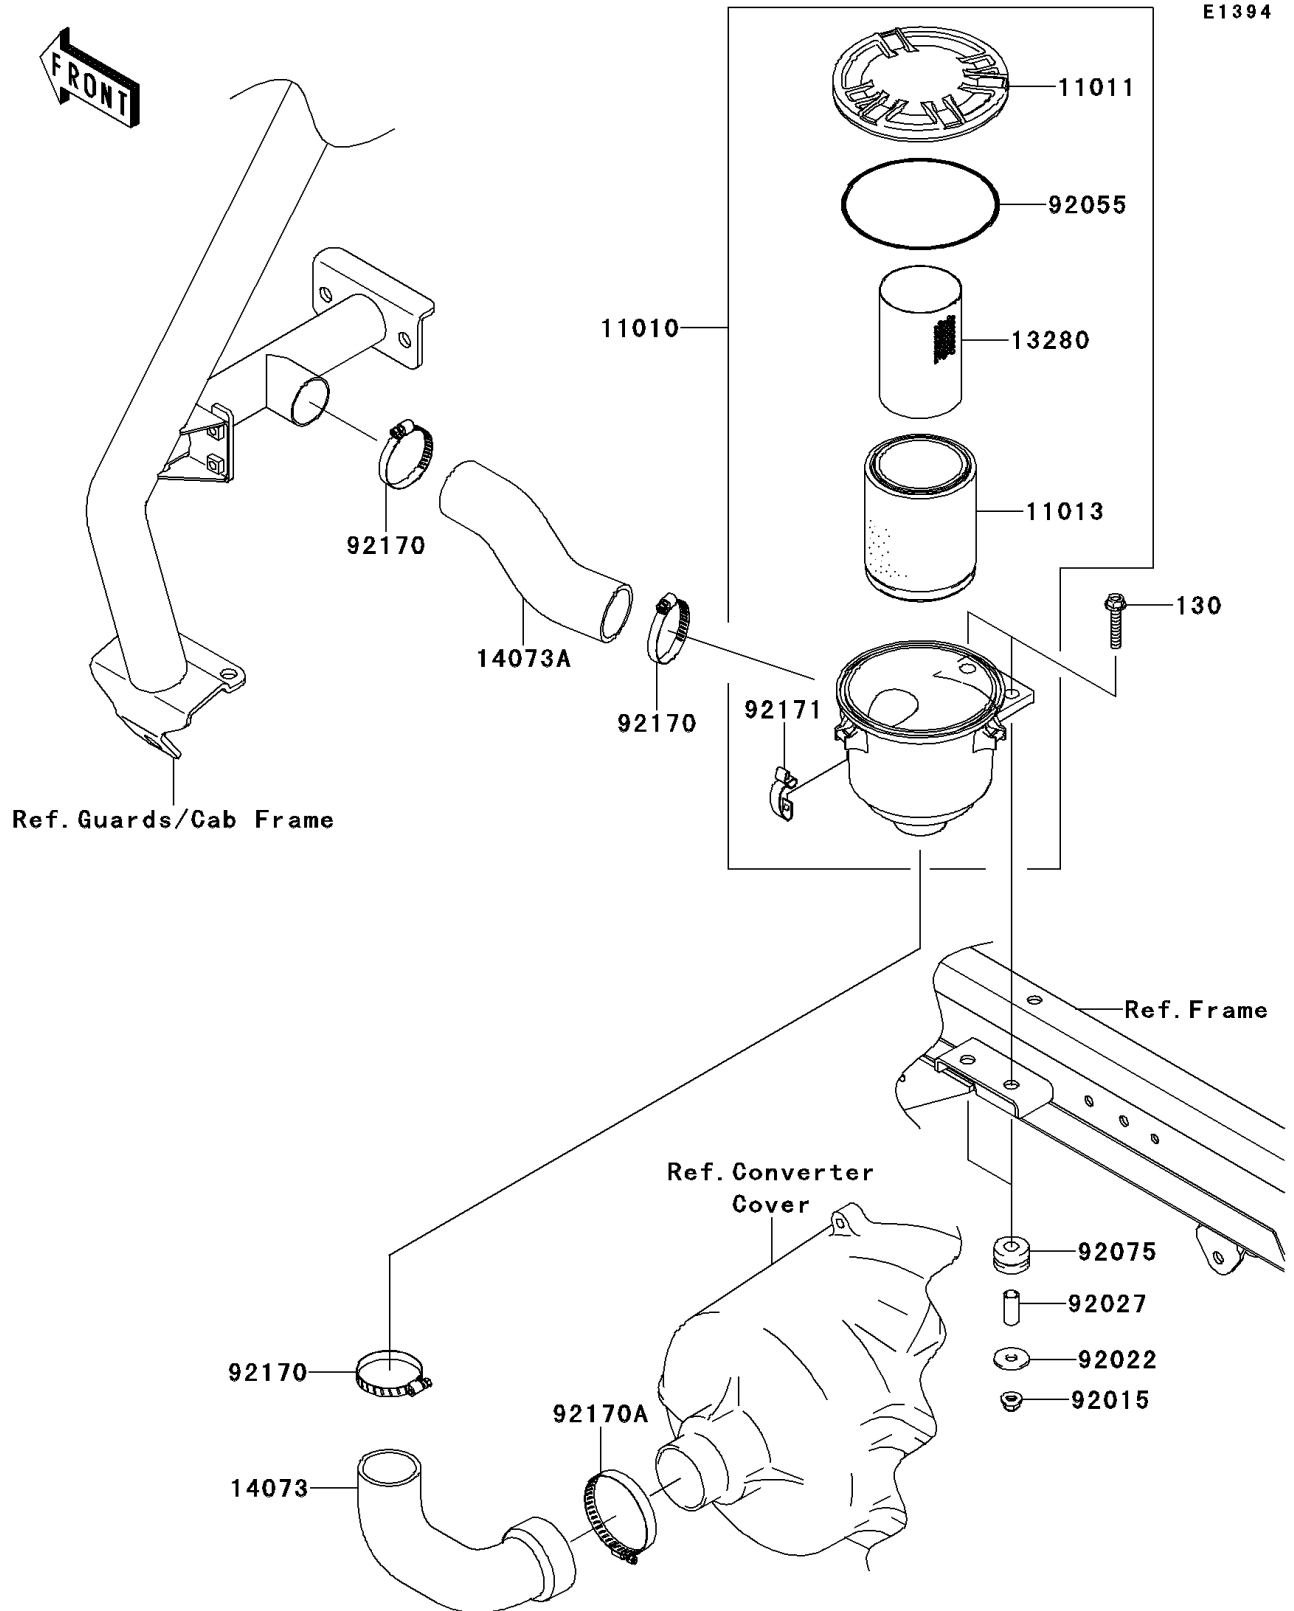

2013 Mule 4010 Trans4x4

PARTS DIAGRAM

Air Cleaner-Belt Converter

2013 Mule 4010 Trans4x4

PARTS LIST

Air Cleaner-Belt Converter

ITEM NAME

PART NUMBER

QUANTITY
