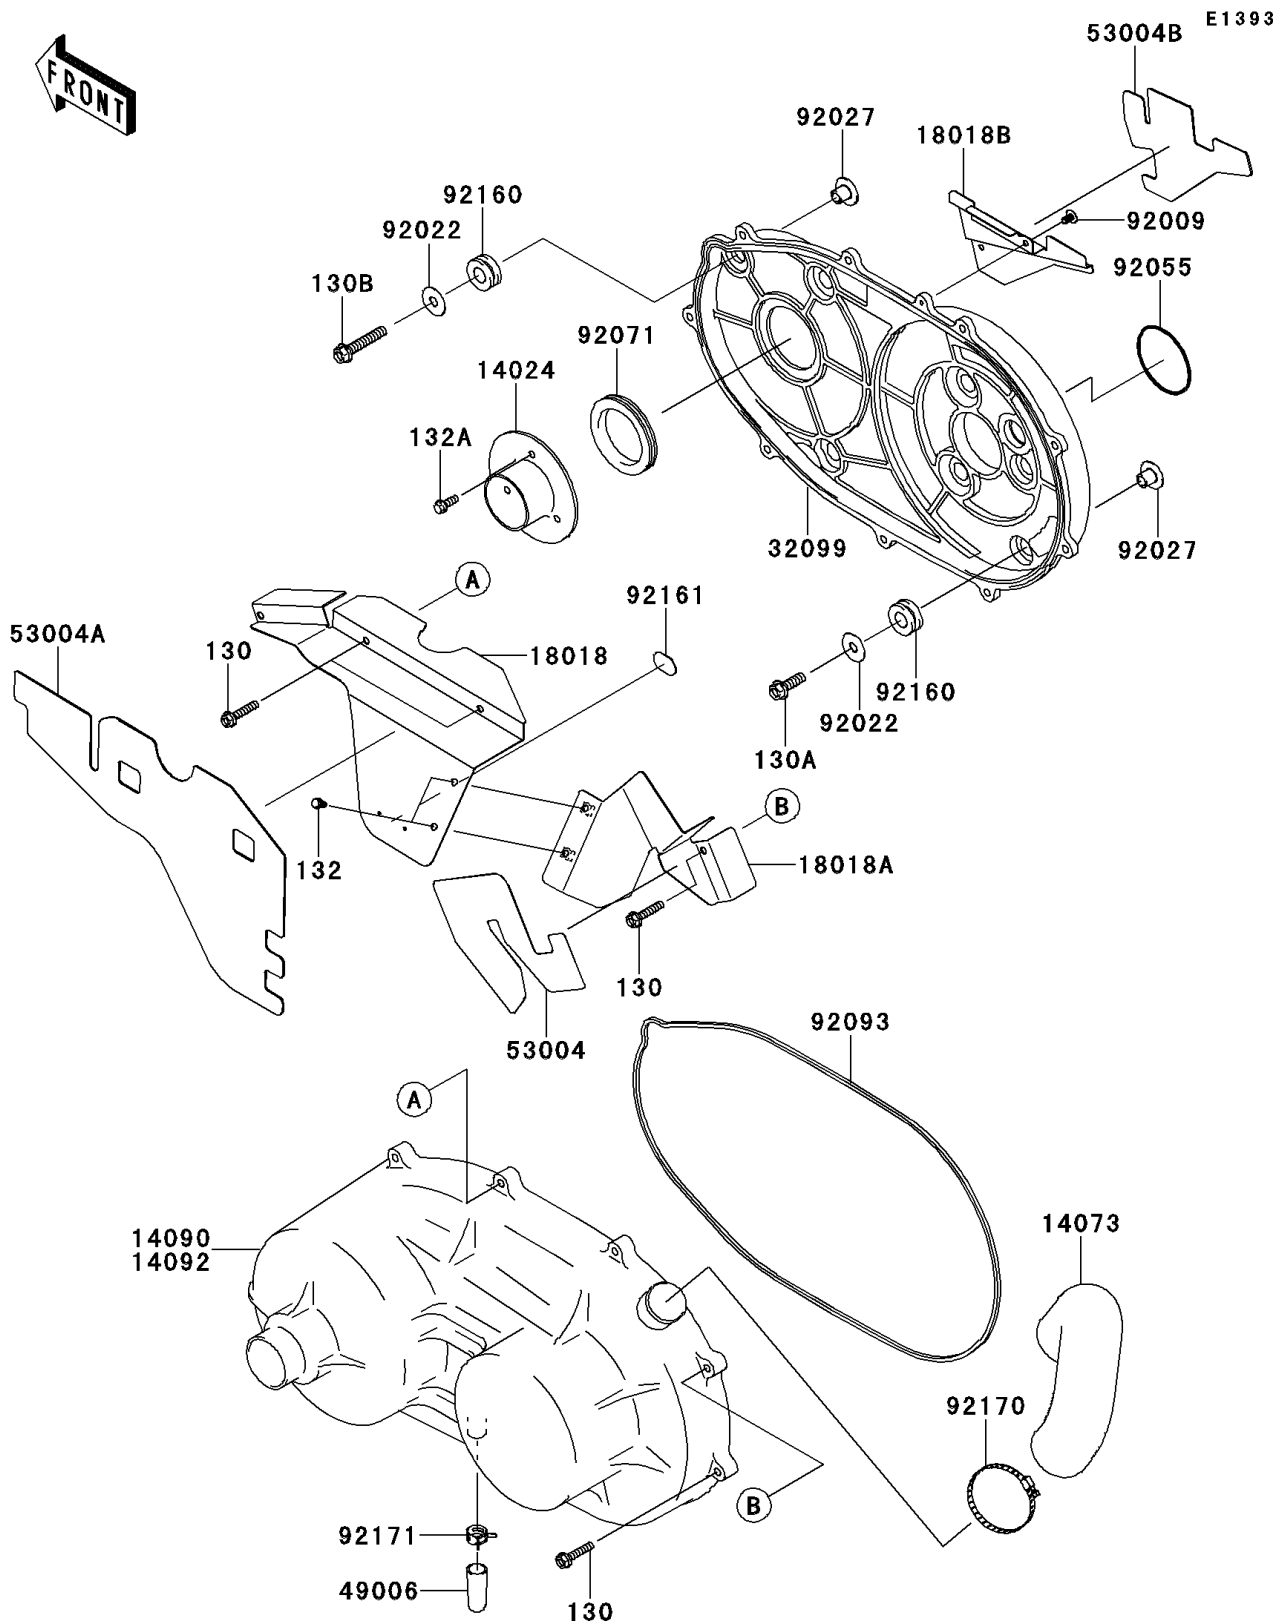

2013 Mule 4010 Trans4x4

PARTS DIAGRAM

Converter Cover

2013 Mule 4010 Trans4x4

PARTS LIST

Converter Cover

ITEM NAME

PART NUMBER

QUANTITY
