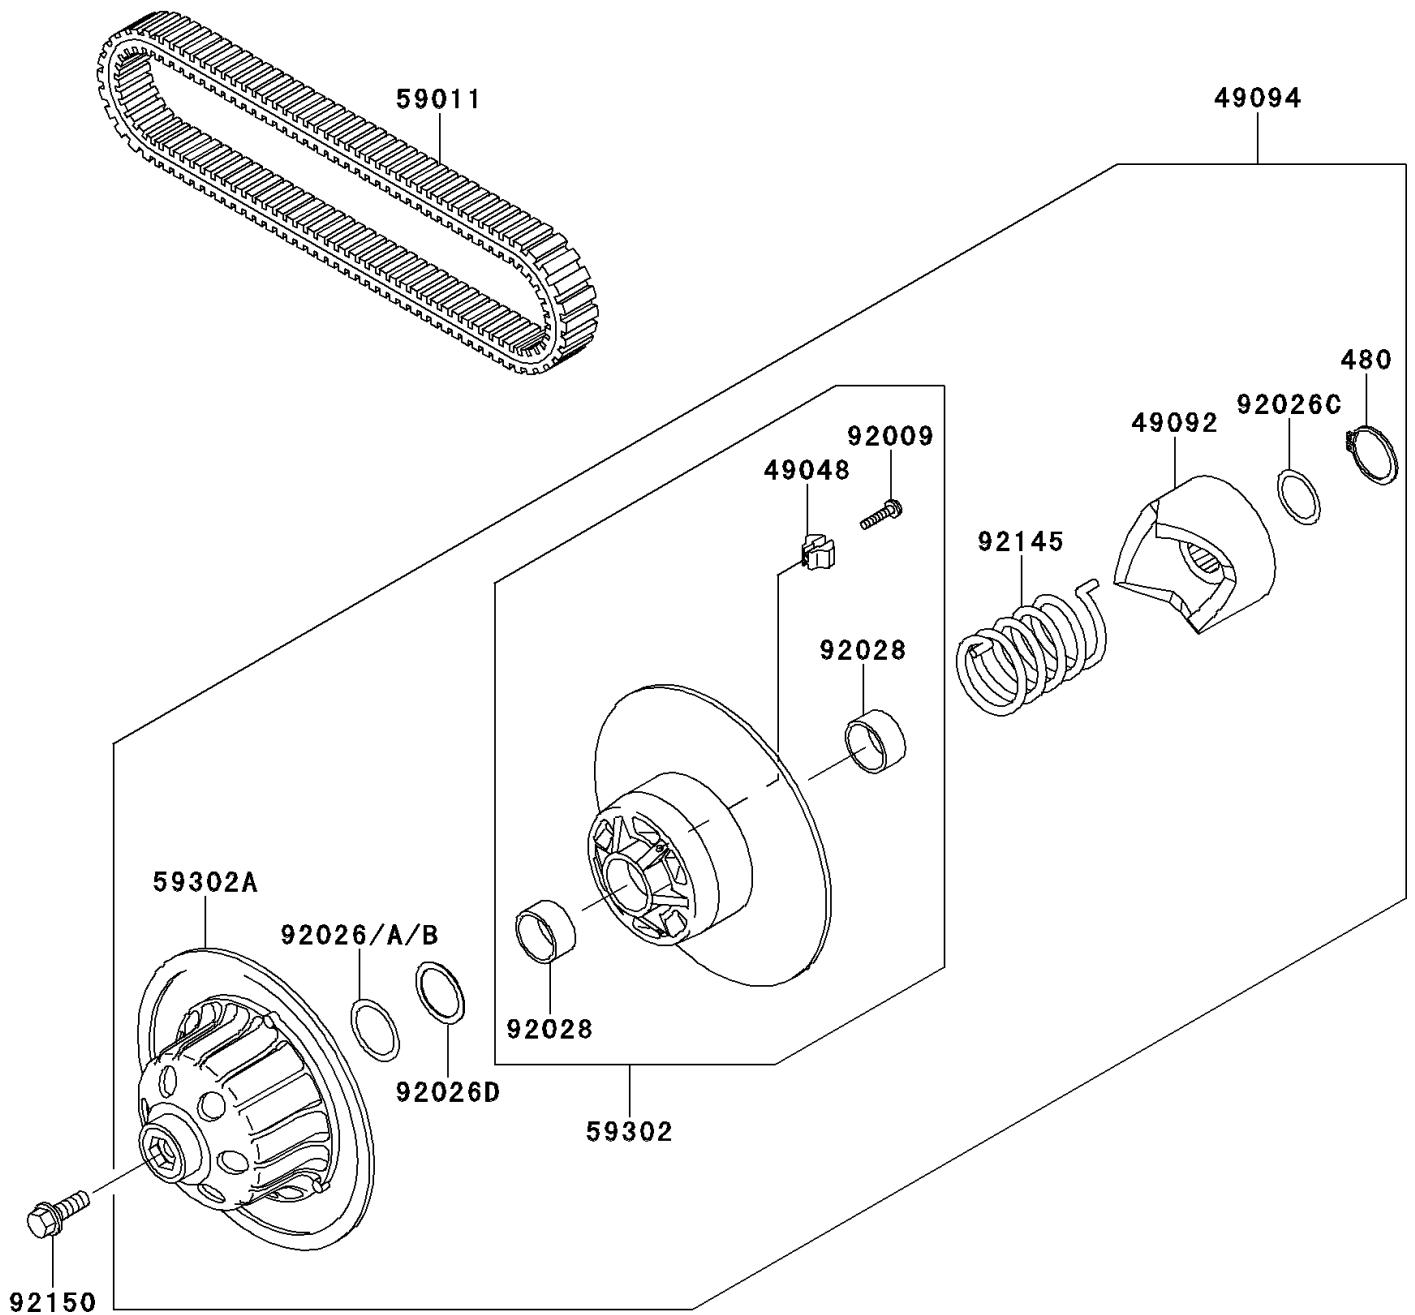

2013 Mule 4010 Trans4x4

PARTS DIAGRAM

Driven Converter/Drive Belt

E1392

2013 Mule 4010 Trans4x4

PARTS LIST

Driven Converter/Drive Belt

ITEM NAME

PART NUMBER

QUANTITY
