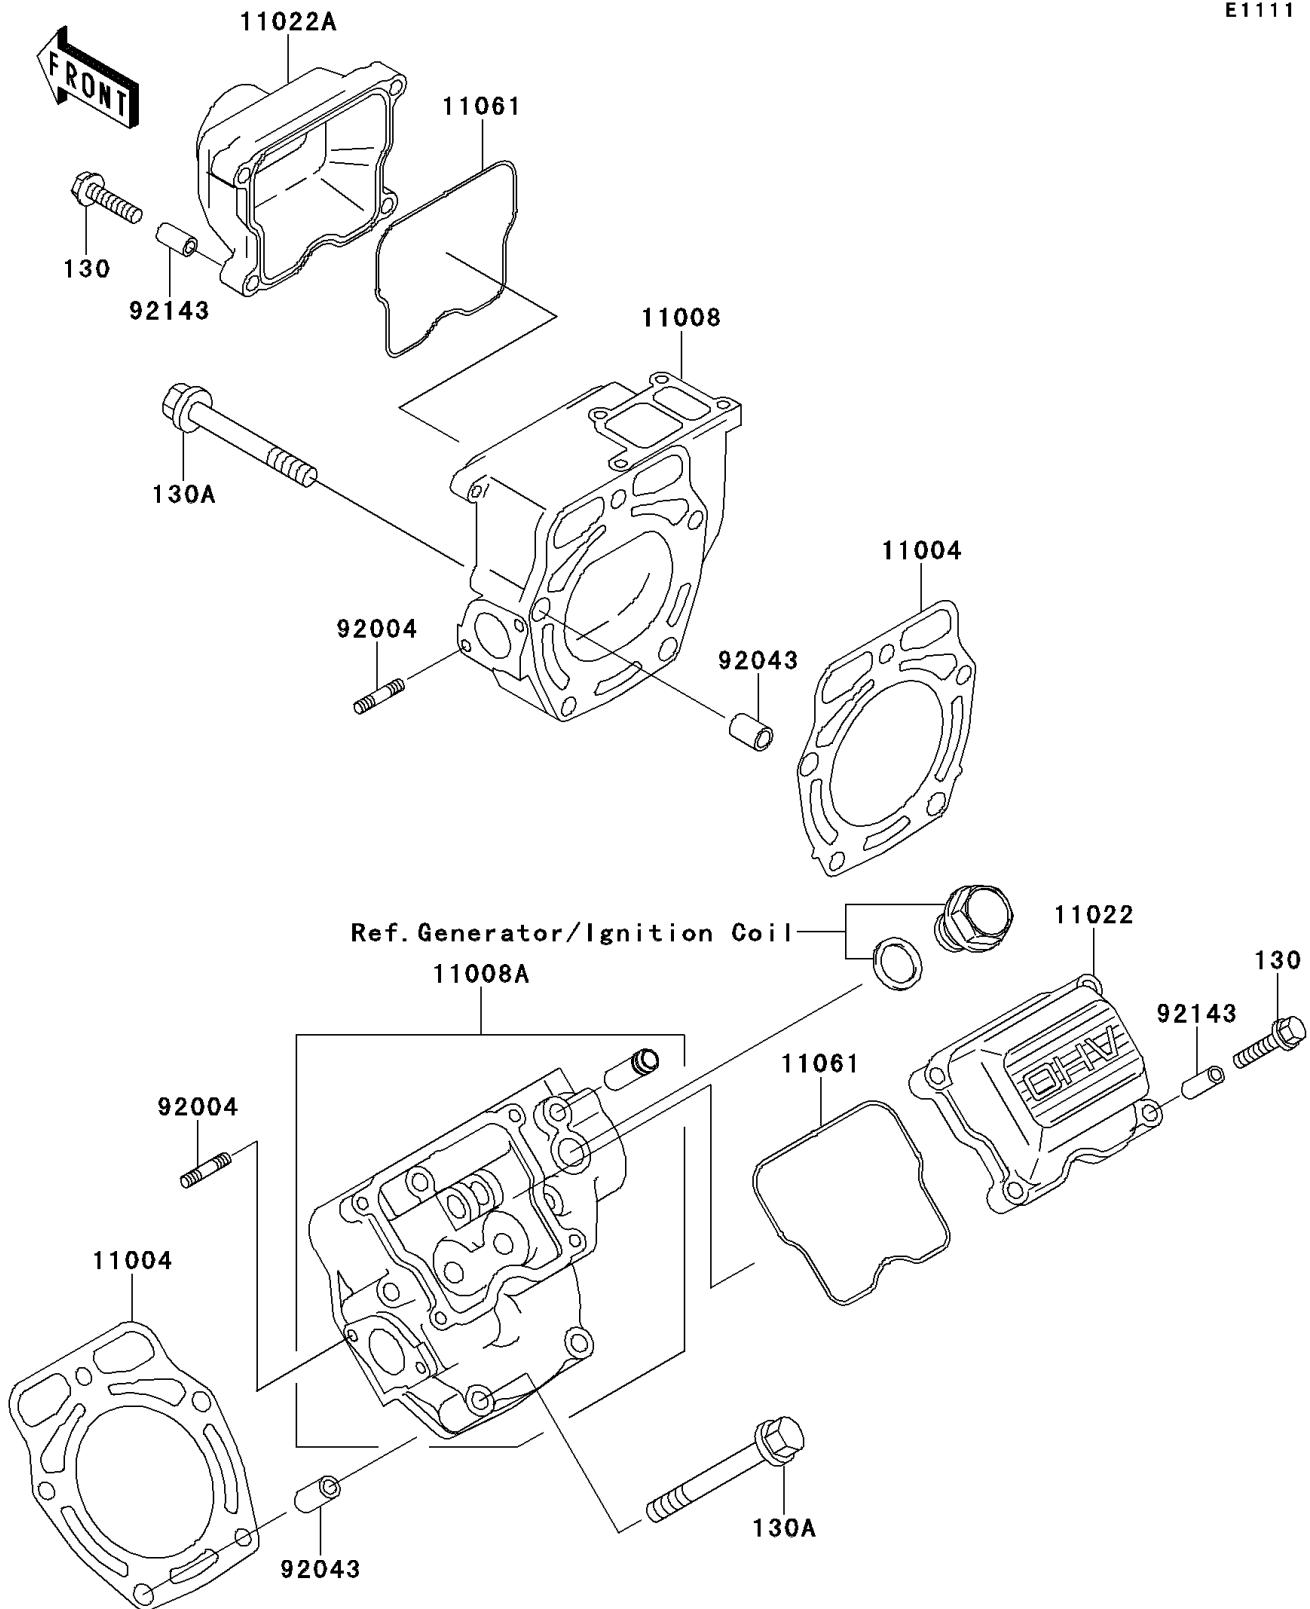

2013 Mule 4010 Trans4x4

PARTS DIAGRAM

Cylinder Head

E1111

2013 Mule 4010 Trans4x4

PARTS LIST

Cylinder Head

ITEM NAME

PART NUMBER

QUANTITY
