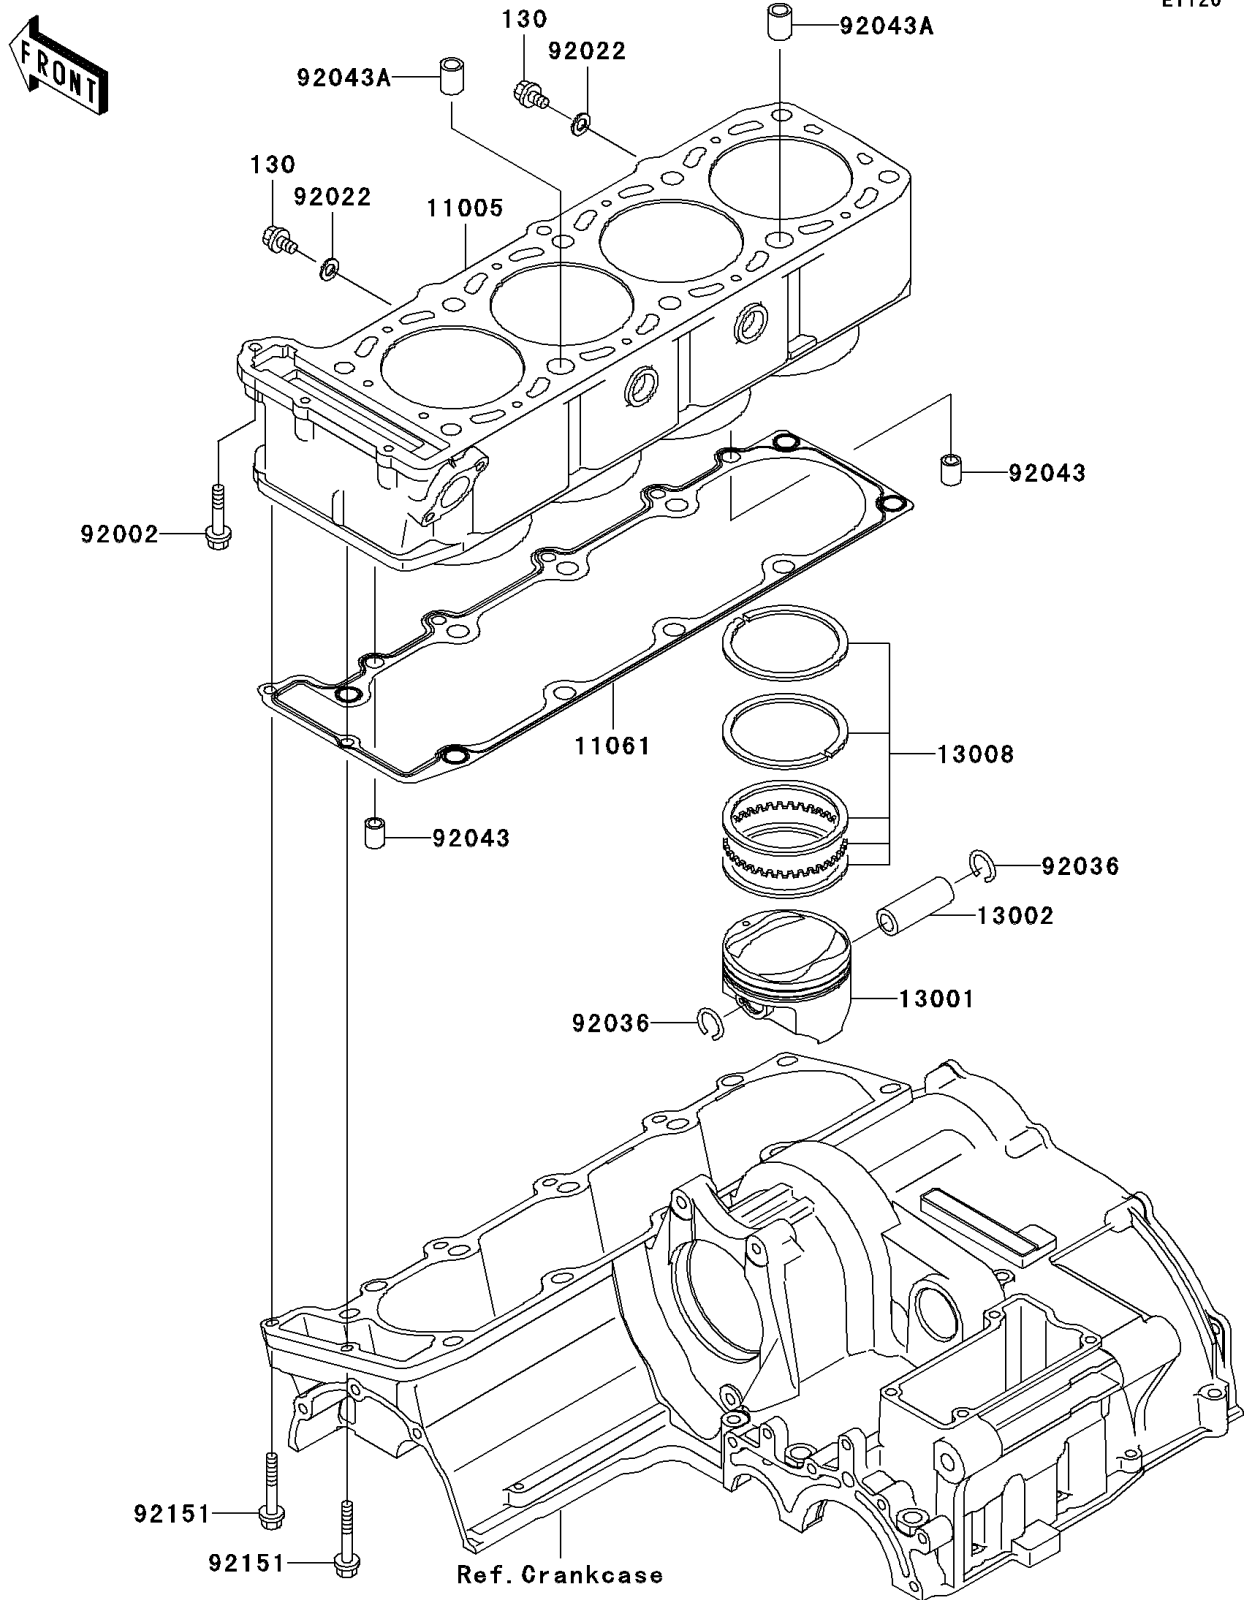

2005 ZRX1200R

PARTS DIAGRAM

Cylinder/Piston(s)

E1120

2005 ZRX1200R

PARTS LIST

Cylinder/Piston(s)

Kawasaki

Let the Good Times Roll®

ITEM NAME

PART NUMBER

QUANTITY
