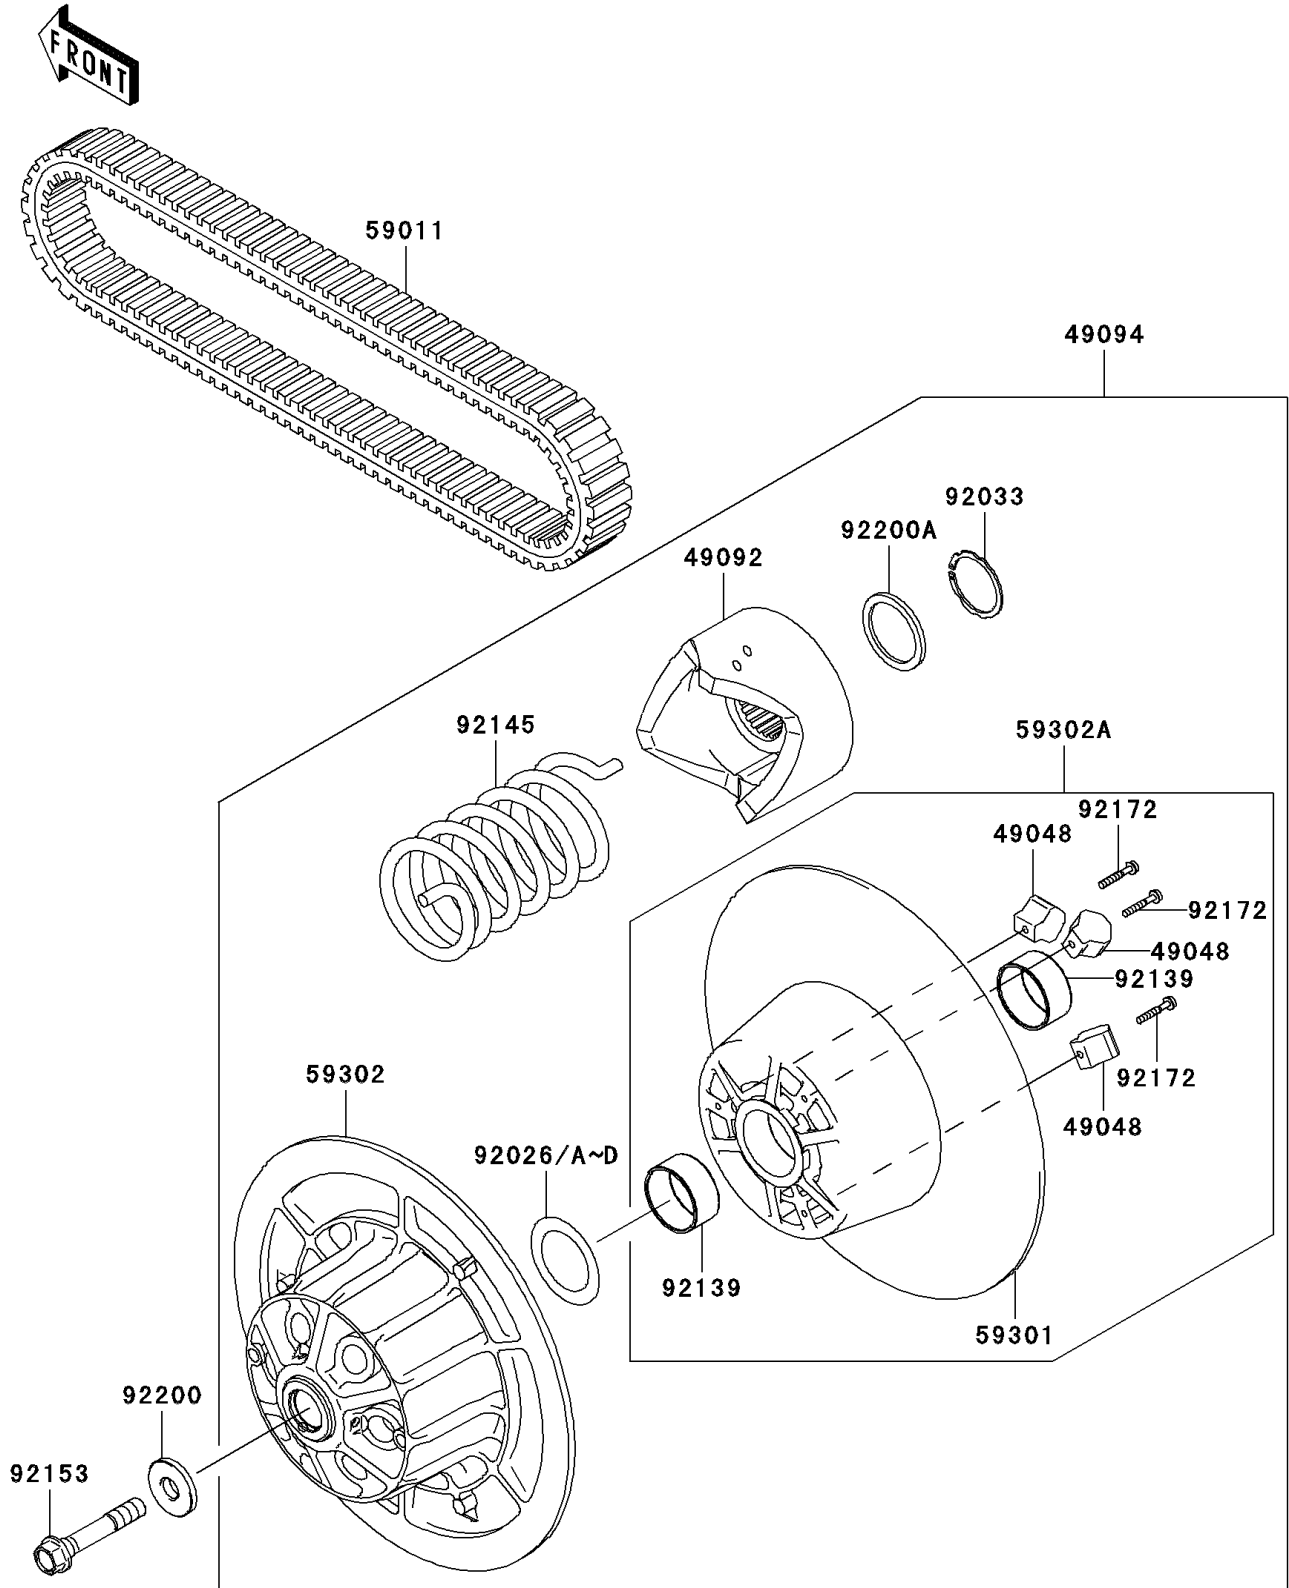

2010 Mule 4010 Trans4x4 Diesel Realtree APG HD

PARTS DIAGRAM

Driven Converter/Drive Belt

E1392

2010 Mule 4010 Trans4x4 Diesel Realtree APG HD

PARTS LIST

Driven Converter/Drive Belt

ITEM NAME	PART NUMBER	QUANTITY
-----------	-------------	----------
