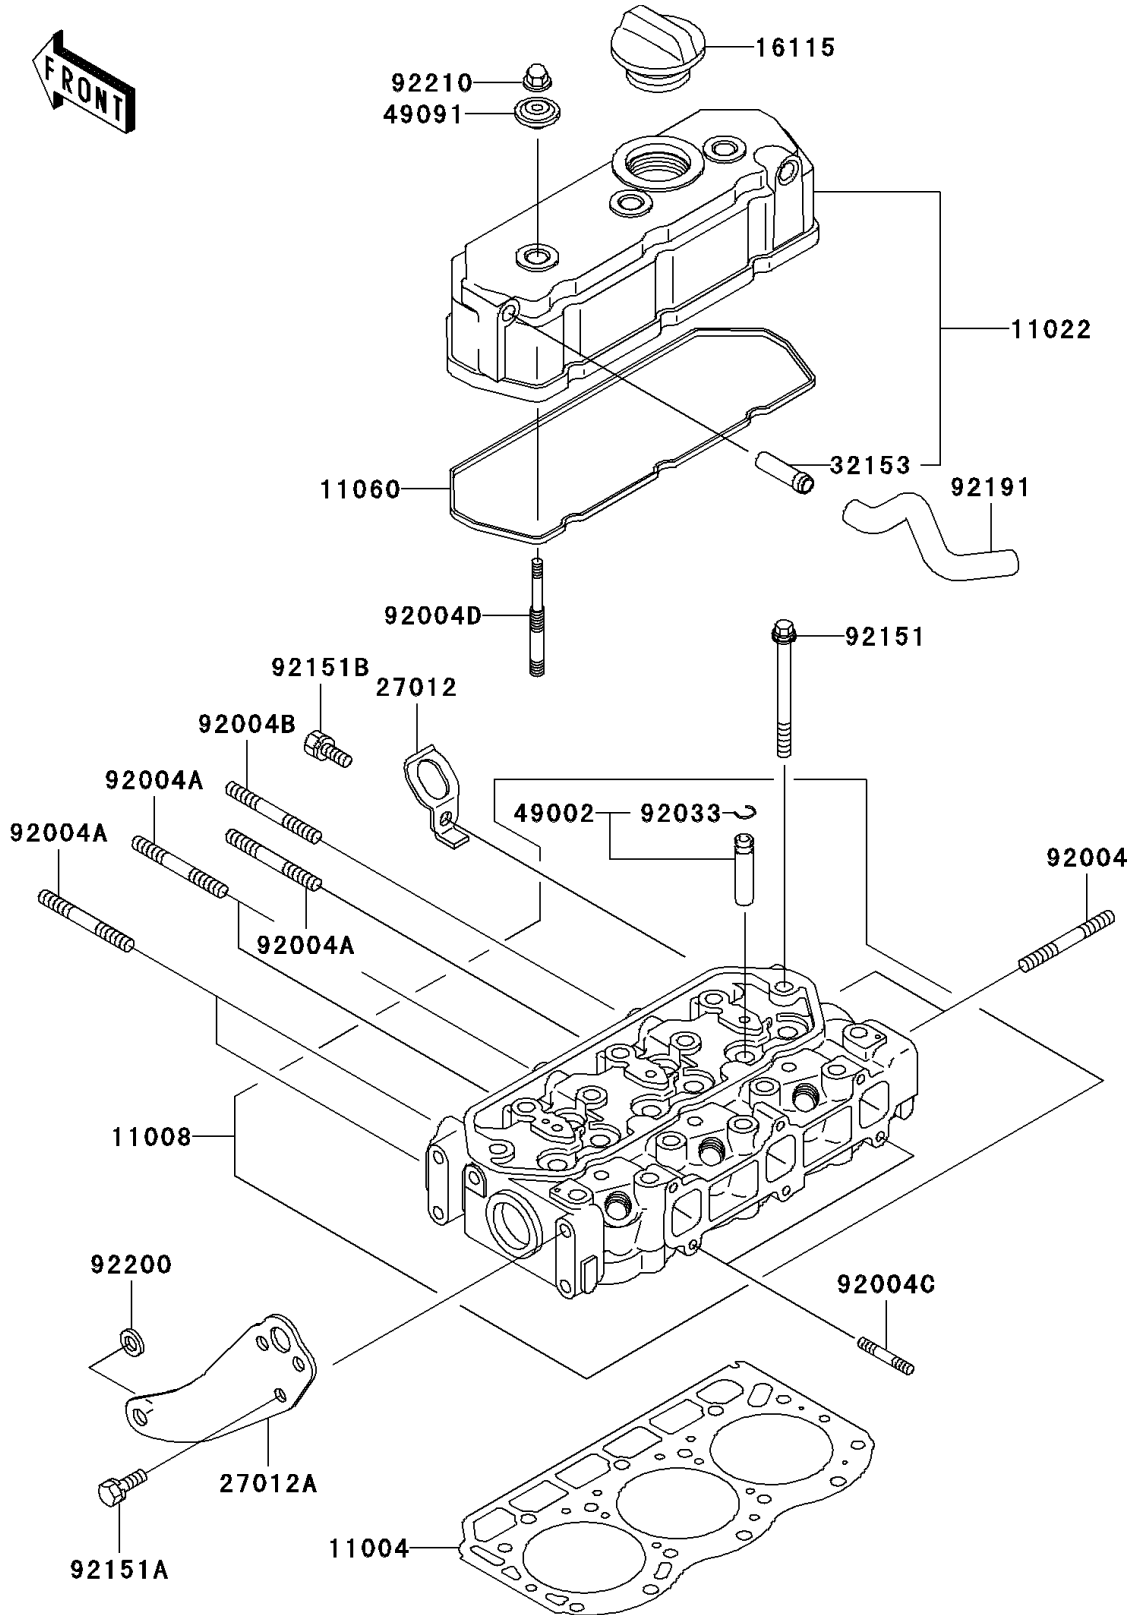

2010 Mule 4010 Trans4x4 Diesel Realtree APG HD

PARTS DIAGRAM Cylinder Head

E1111

2010 Mule 4010 Trans4x4 Diesel Realtree APG HD

PARTS LIST Cylinder Head

ITEM NAME	PART NUMBER	QUANTITY
-----------	-------------	----------
