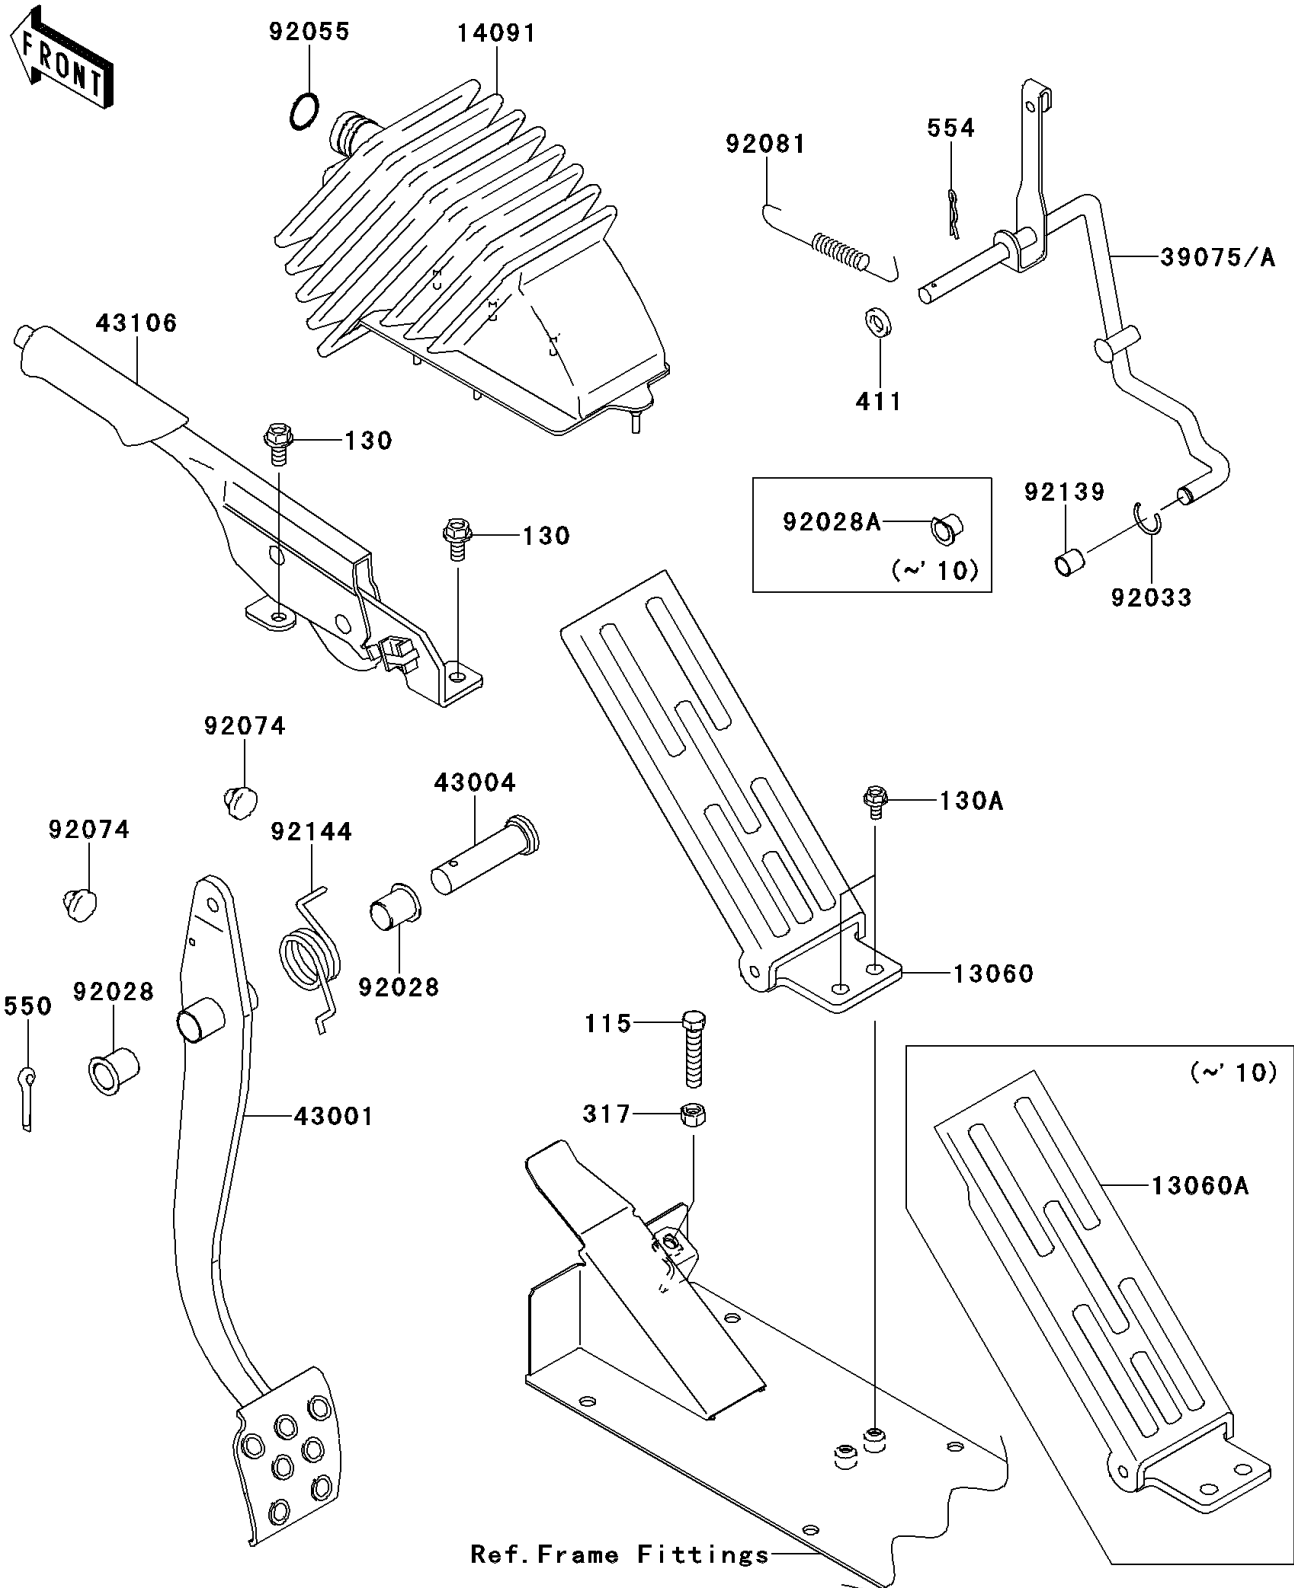

2011 Mule 4010 Trans4x4 Realtree APG HD

PARTS DIAGRAM

Brake Pedal/Throttle Lever

F2260

2011 Mule 4010 Trans4x4 Realtree APG HD

PARTS LIST

Brake Pedal/Throttle Lever

ITEM NAME	PART NUMBER	QUANTITY
-----------	-------------	----------
