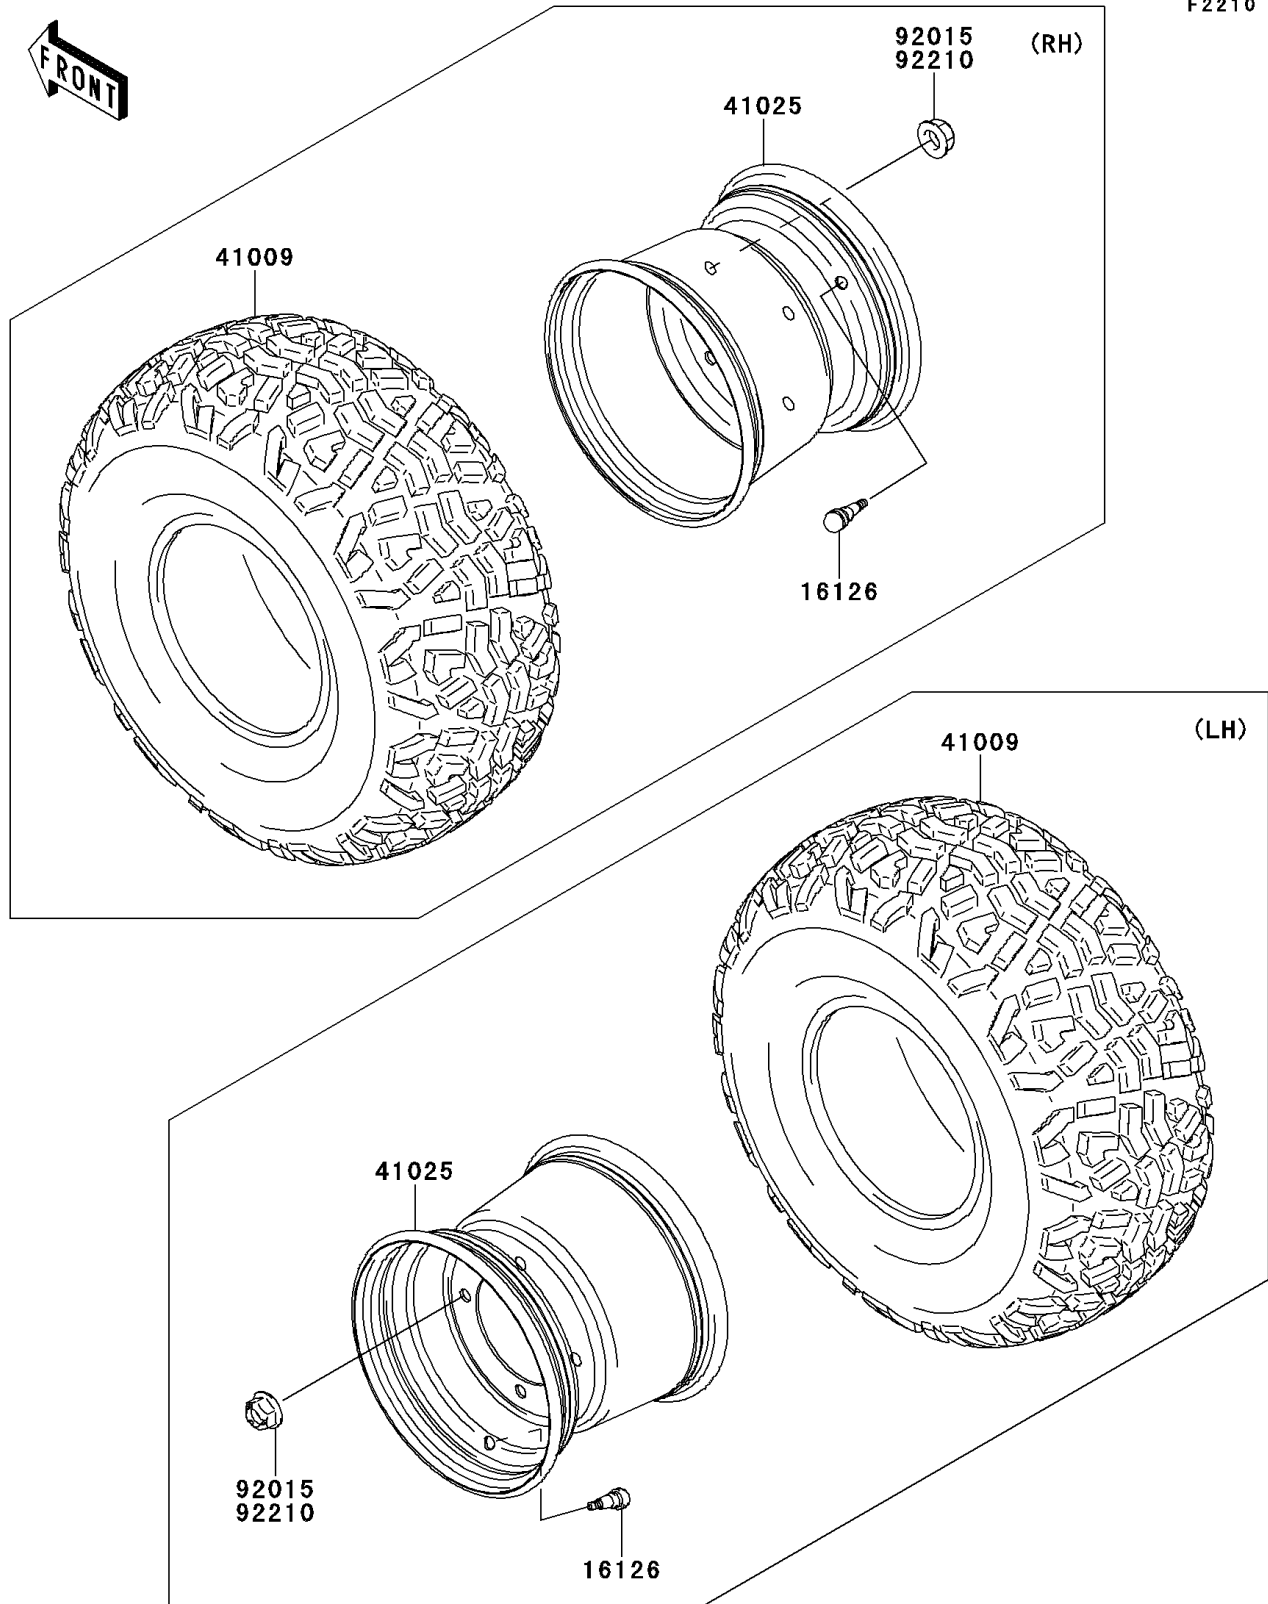

## PARTS DIAGRAM

### Wheels/Tires

## PARTS LIST

### Wheels/Tires

ITEM NAME	PART NUMBER	QUANTITY
VALVE (Ref # 16126)	16126-4001	4
TIRE,23X11.00-10 4PR (Ref # 41009)	41009-0294	4
RIM,10X8.5AT,F.S.BLACK (Ref # 41025)	41025-7504-397	4
NUT,12MM (Ref # 92015)	92015-1706	16
NUT,12MM (Ref # 92210)	92210-0603	16