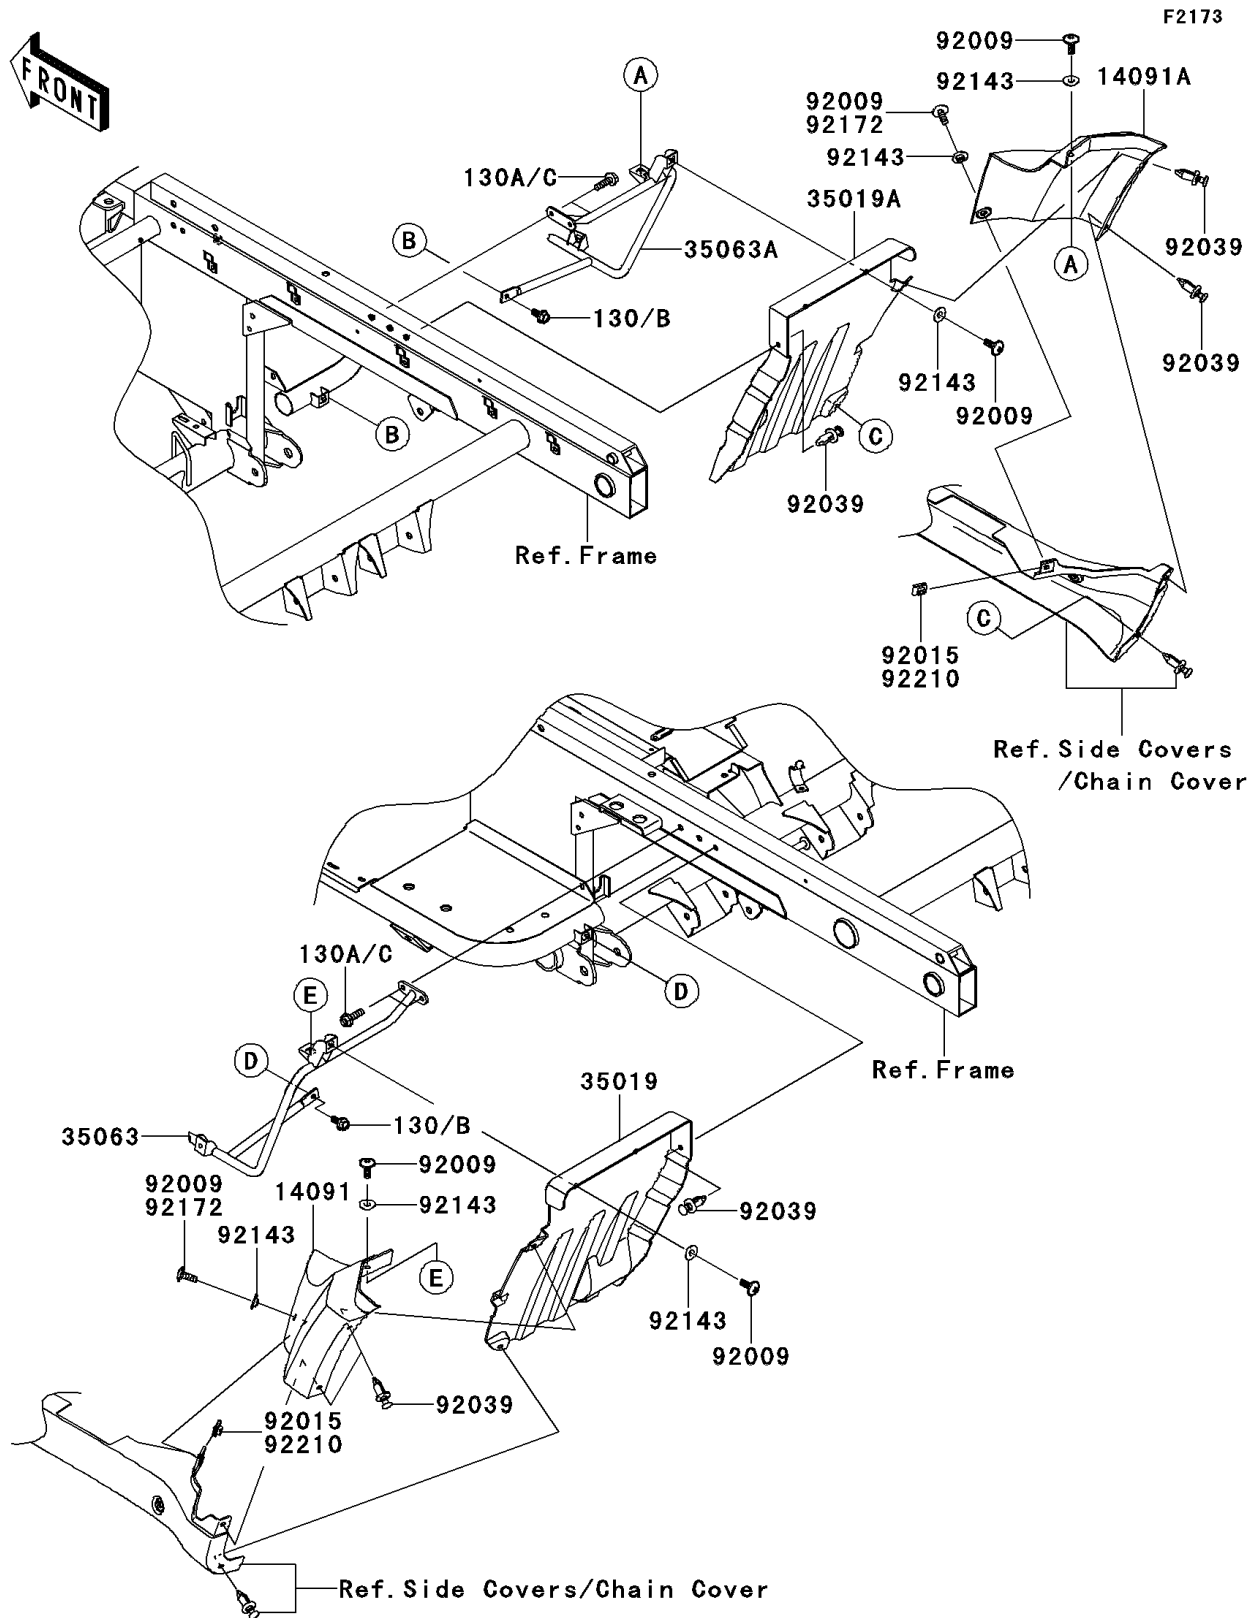

2013 MULE™ 4010 TRANS4x4 Realtree APG HD

PARTS DIAGRAM

Flap

2013 MULE™ 4010 TRANS4x4 Realtree APG HD

Kawasaki
Let the Good Times Roll®

PARTS LIST

Flap

ITEM NAME	PART NUMBER	QUANTITY
COVER,REAR FENDER,LWR,LH,F.BLK (Ref # 14091)	14091-0819-6Z	1
COVER,REAR FENDER,LWR,RH,F.BLK (Ref # 14091A)	14091-0820-6Z	1
FLAP,RR,LH (Ref # 35019)	35019-0066	1
FLAP,RR,RH (Ref # 35019A)	35019-0067	1
STAY,RR,LH (Ref # 35063)	35063-0451	1
STAY,RR,RH (Ref # 35063A)	35063-0452	1
SCREW,6X16 (Ref # 92009)	92009-1621	4
NUT,CLAMP,6MM (Ref # 92015)	92015-1678	2
RIVET (Ref # 92039)	92039-1229	6
COLLAR (Ref # 92143)	92143-1087	6
SCREW,TAPPING,6X20 (Ref # 92172)	92172-0488	2
NUT,LEAF SPRING,6MM (Ref # 92210)	92210-0624	2
BOLT-FLANGED,6X14 (Ref # 130)	130BA0614	2
BOLT-FLANGED,6X20 (Ref # 130A)	130BA0620	4
BOLT-FLANGED,6X14 (Ref # 130B)	130BB0614	2
BOLT-FLANGED,6X20 (Ref # 130C)	130BB0620	4