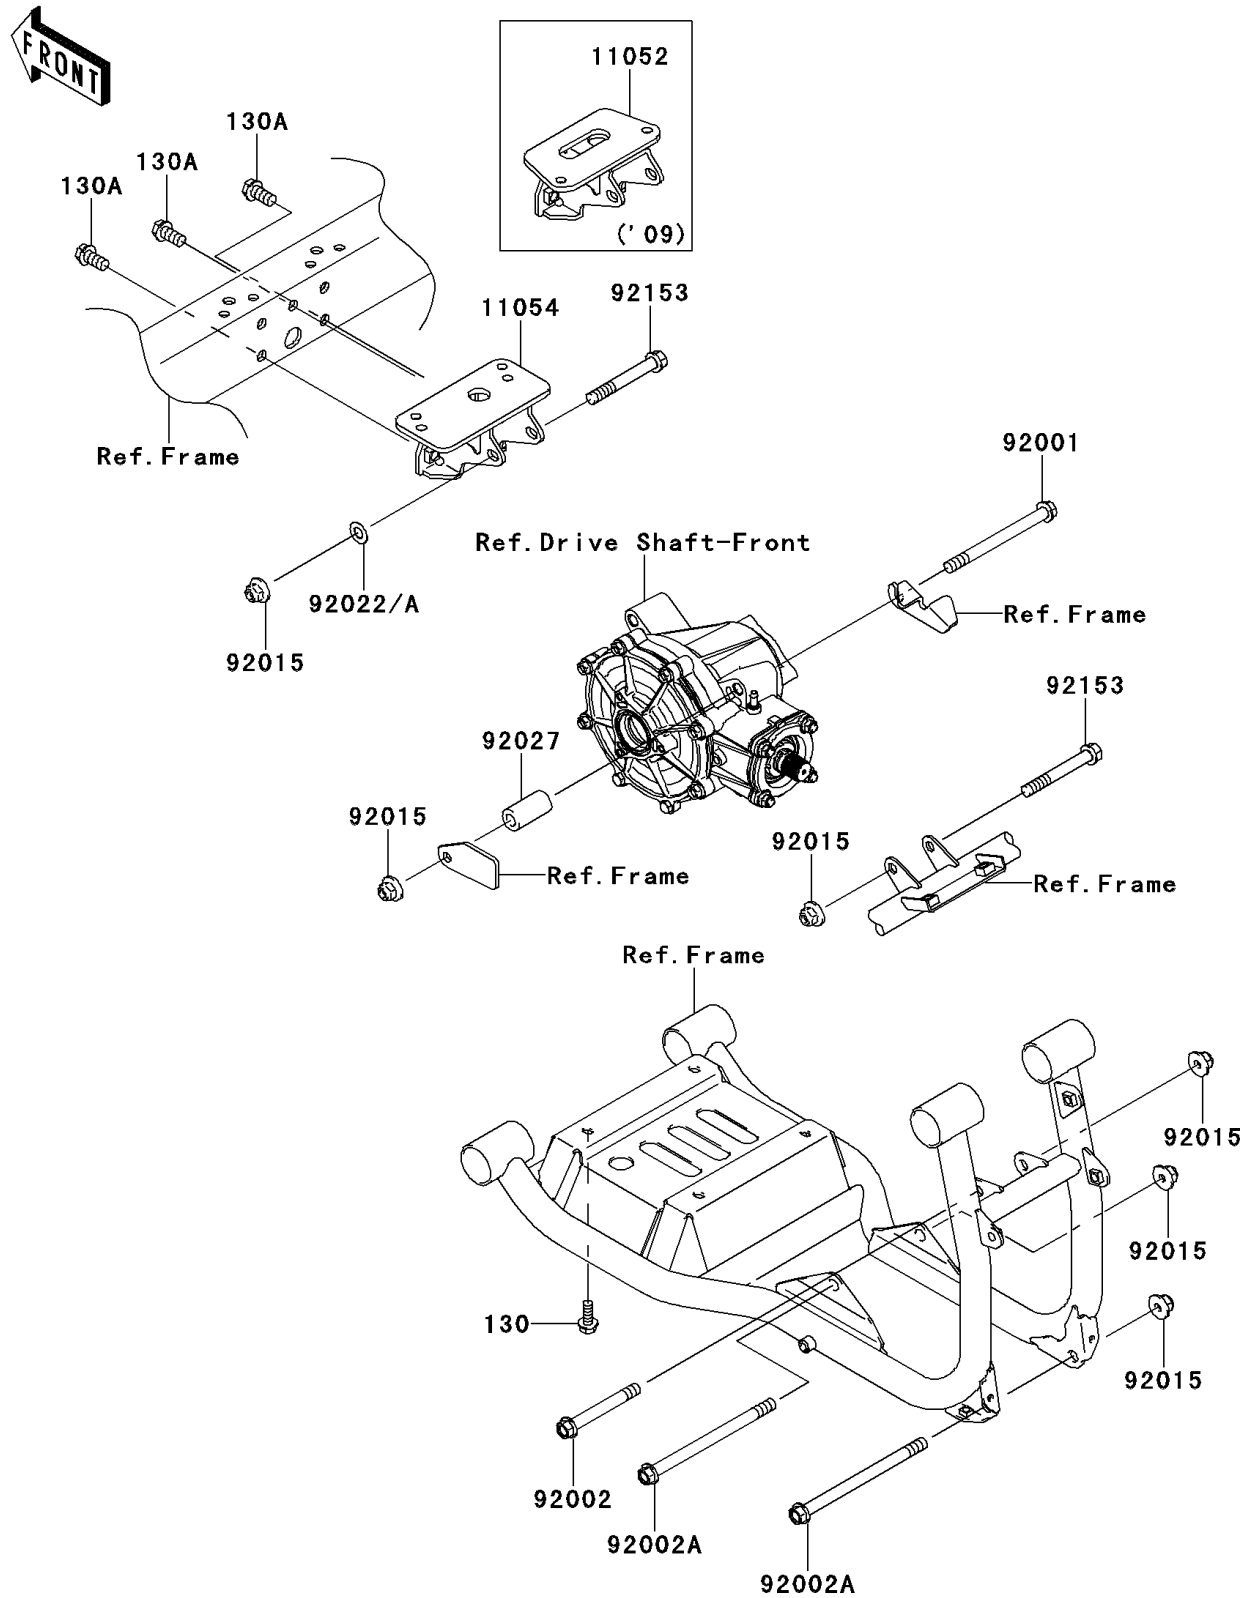

2011 Mule 4010 Trans4x4 Realtree APG HD

PARTS DIAGRAM

Engine Mount

F2122

2011 Mule 4010 Trans4x4 Realtree APG HD

PARTS LIST

Engine Mount

ITEM NAME	PART NUMBER	QUANTITY
-----------	-------------	----------
