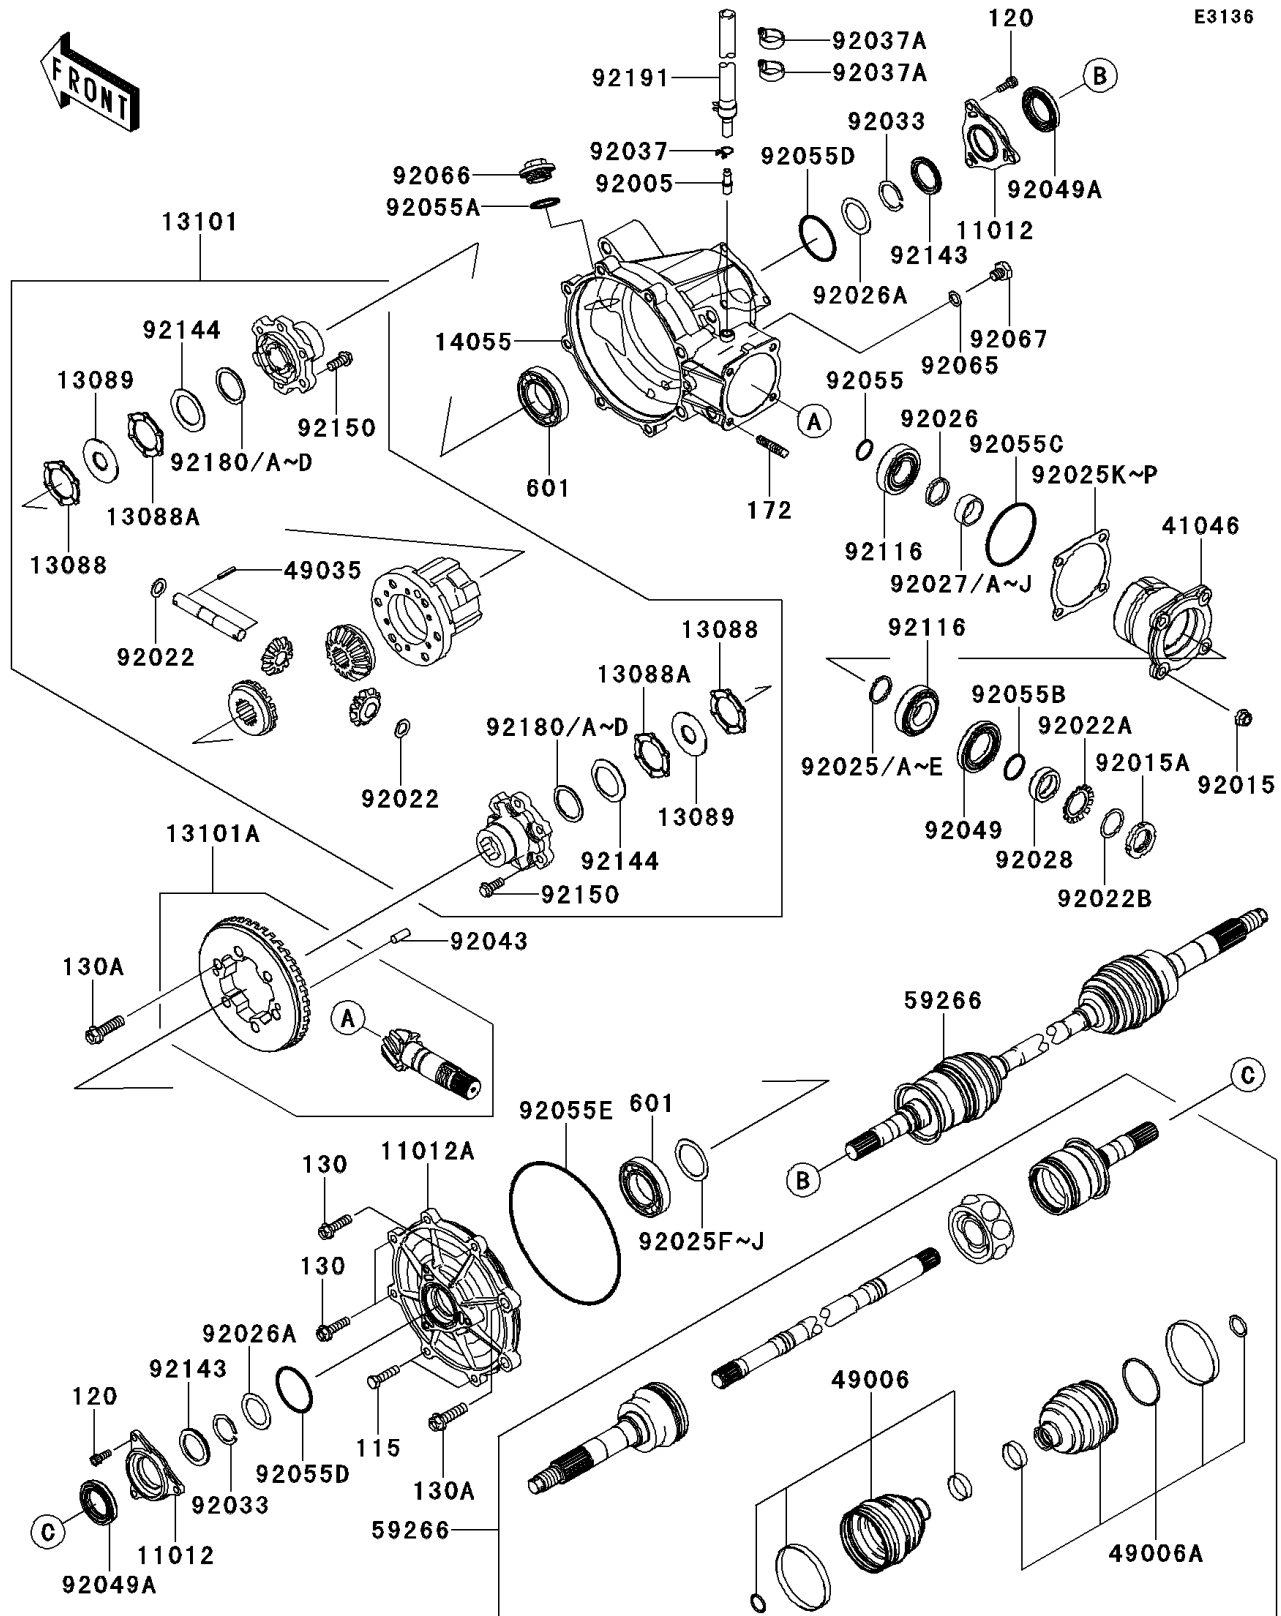

2011 Mule 4010 Trans4x4 Realtree APG HD

PARTS DIAGRAM

Drive Shaft-Front

2011 Mule 4010 Trans4x4 Realtree APG HD

PARTS LIST

Drive Shaft-Front

ITEM NAME	PART NUMBER	QUANTITY
-----------	-------------	----------
