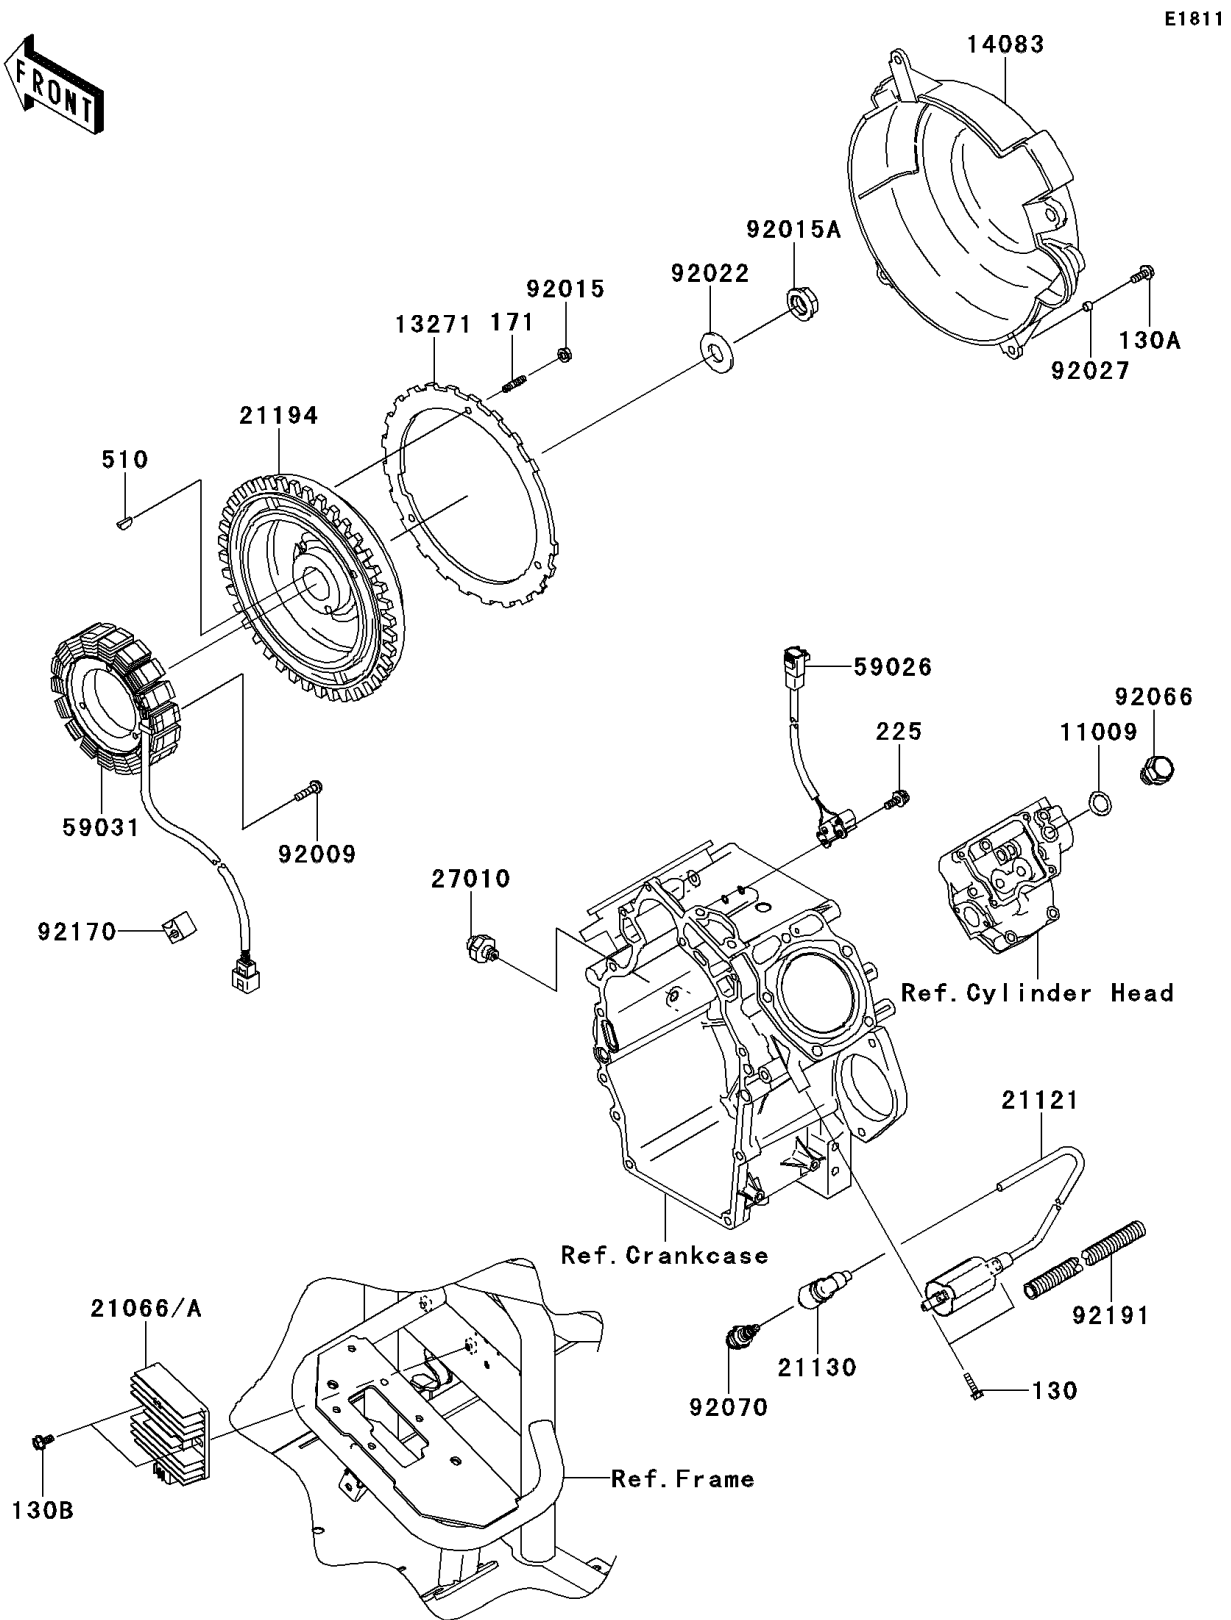

2011 Mule 4010 Trans4x4 Realtree APG HD

PARTS DIAGRAM

Generator/Ignition Coil

2011 Mule 4010 Trans4x4 Realtree APG HD

PARTS LIST

Generator/Ignition Coil

ITEM NAME	PART NUMBER	QUANTITY
-----------	-------------	----------
