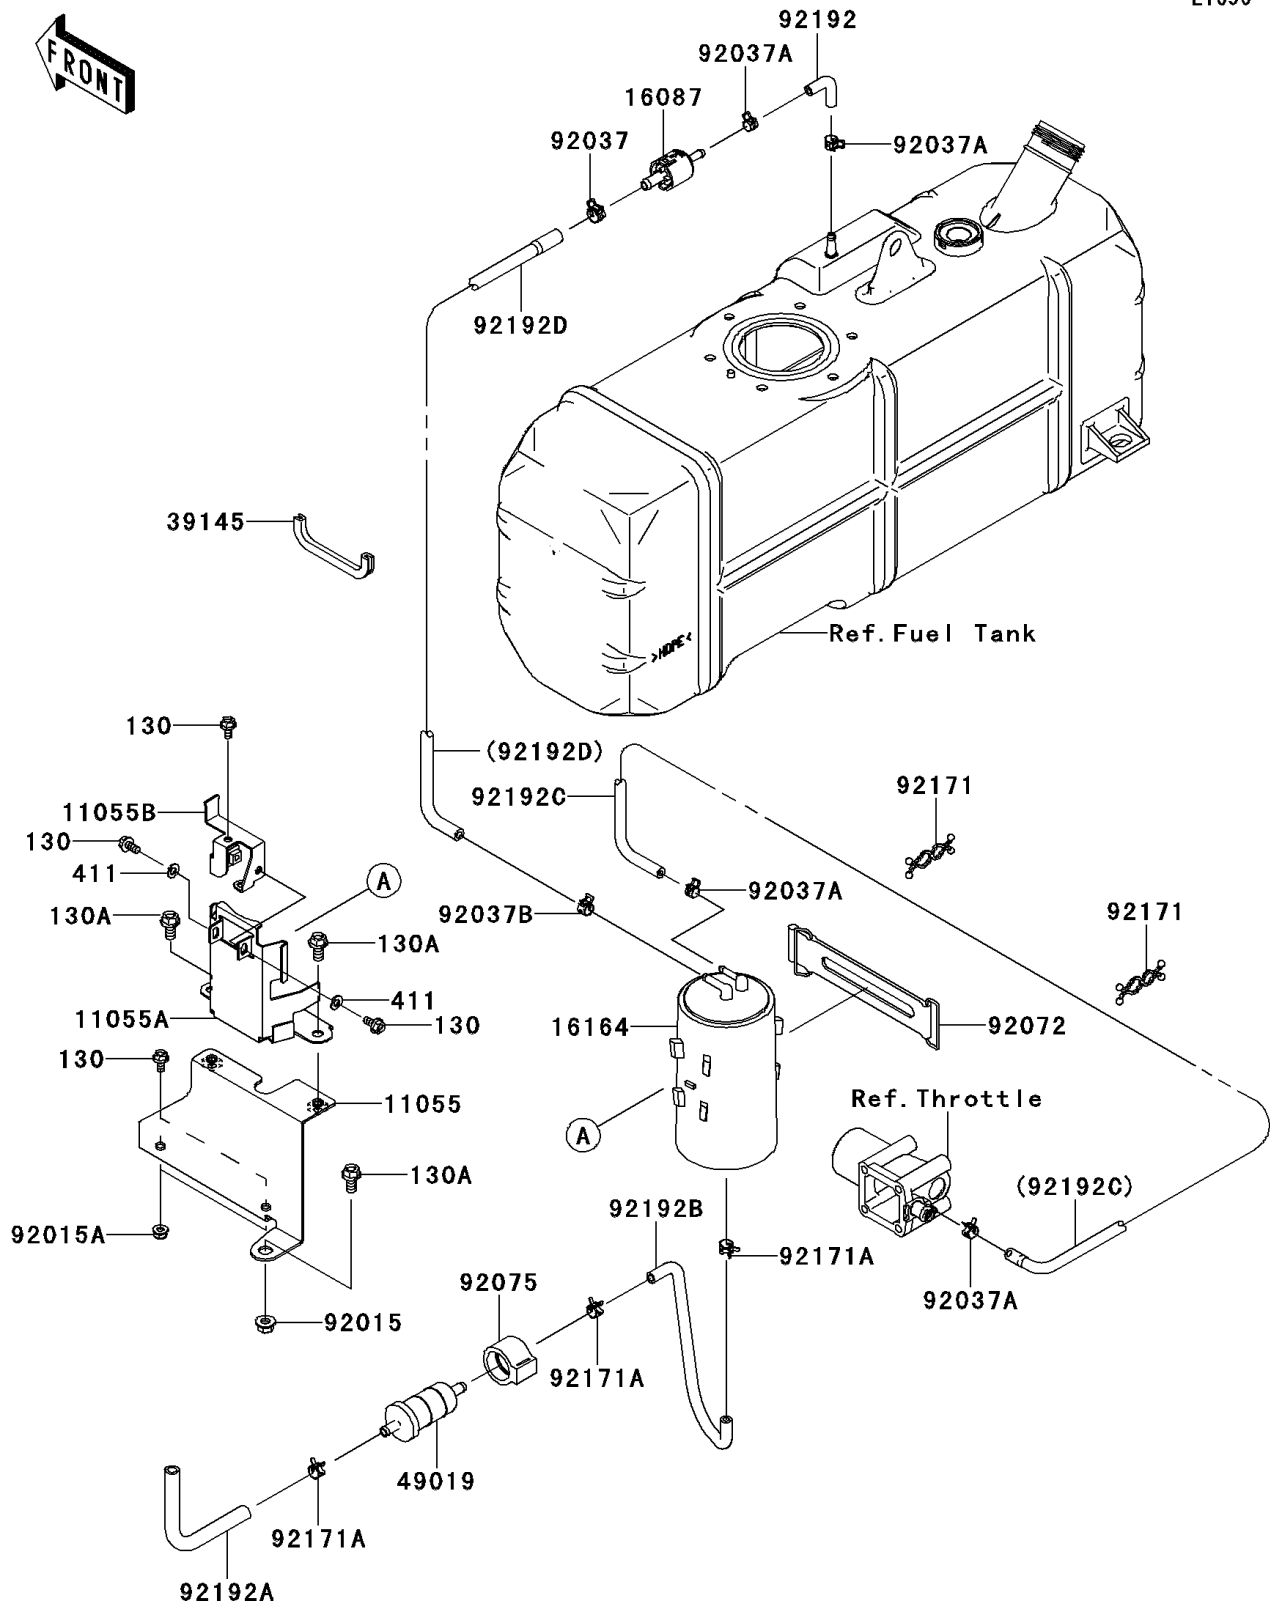

2011 Mule 4010 Trans4x4 Realtree APG HD

PARTS DIAGRAM

Fuel Evaporative System(CA)

E1650

2011 Mule 4010 Trans4x4 Realtree APG HD

PARTS LIST

Fuel Evaporative System(CA)

ITEM NAME

PART NUMBER

QUANTITY
