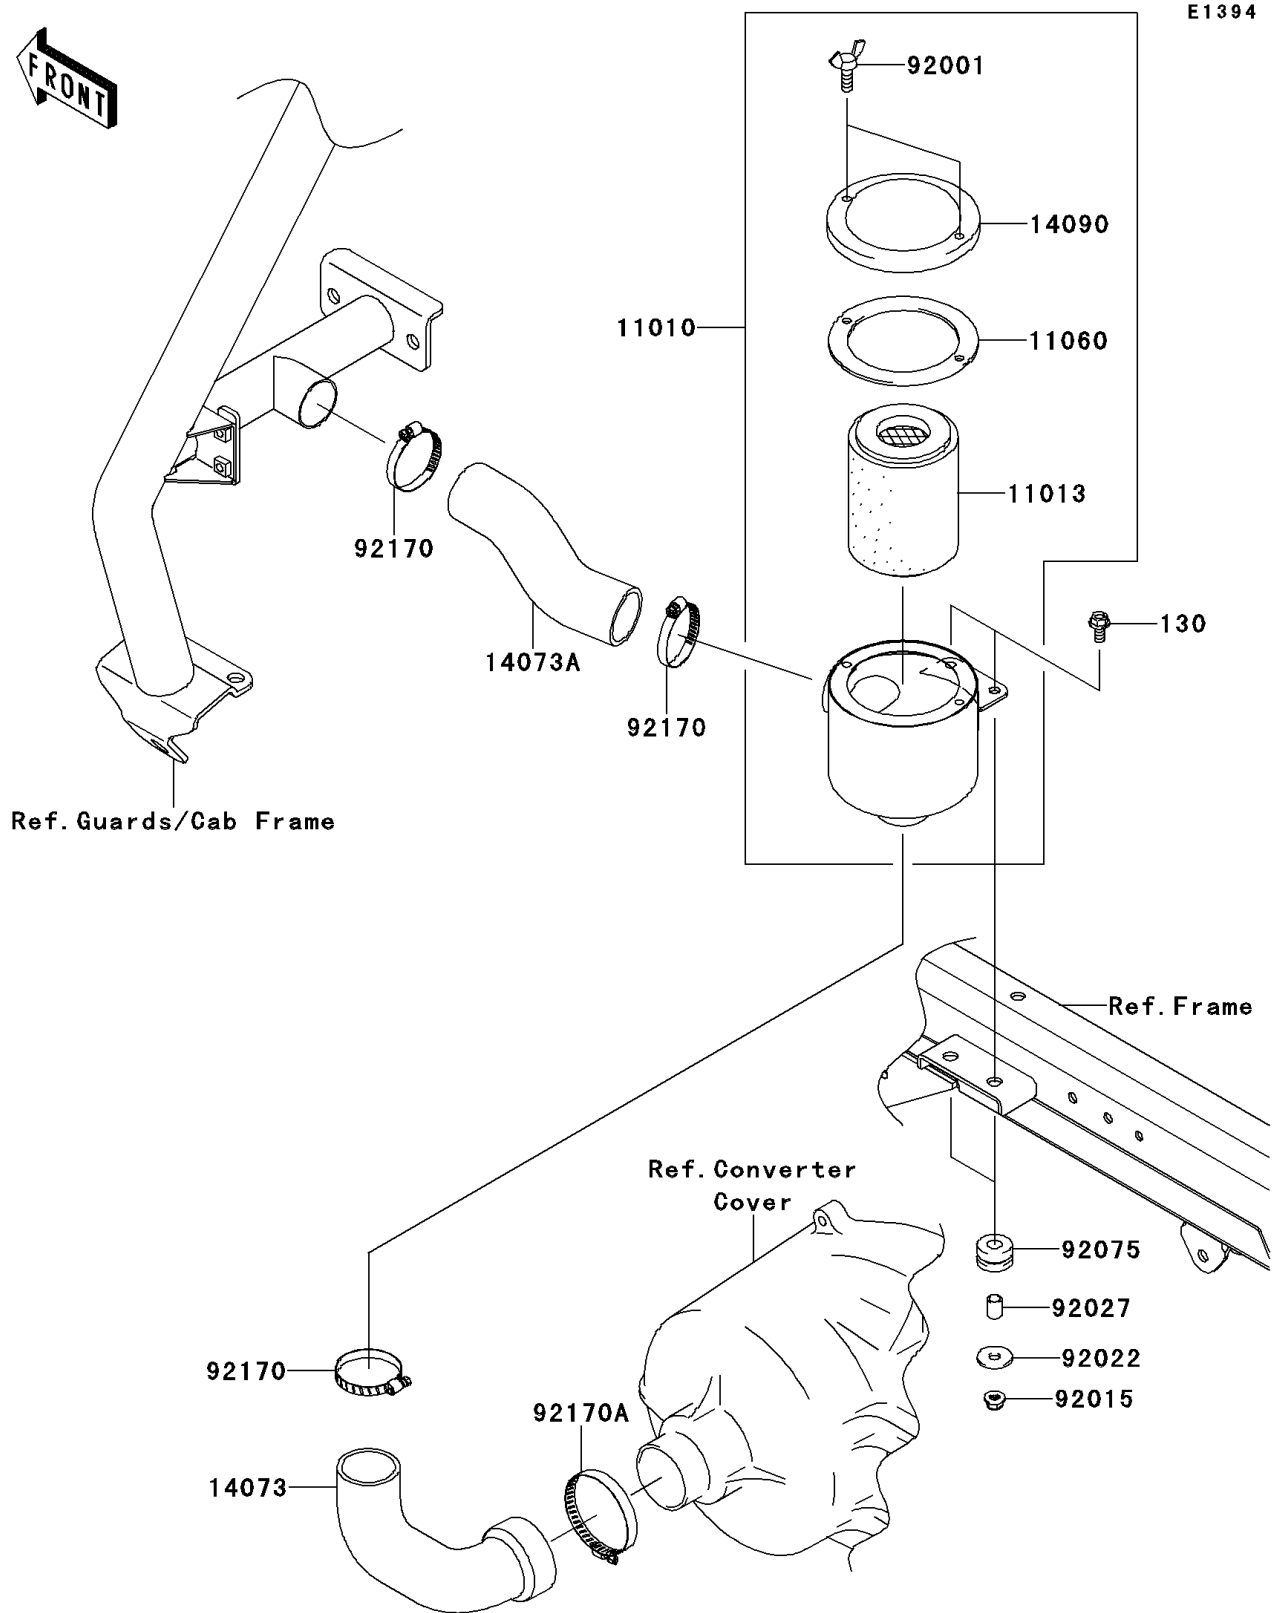

2011 Mule 4010 Trans4x4 Realtree APG HD

PARTS DIAGRAM

Air Cleaner-Belt Converter(S9F/SAF)

2011 Mule 4010 Trans4x4 Realtree APG HD

PARTS LIST

Air Cleaner-Belt Converter(S9F/SAF)

ITEM NAME	PART NUMBER	QUANTITY
-----------	-------------	----------
