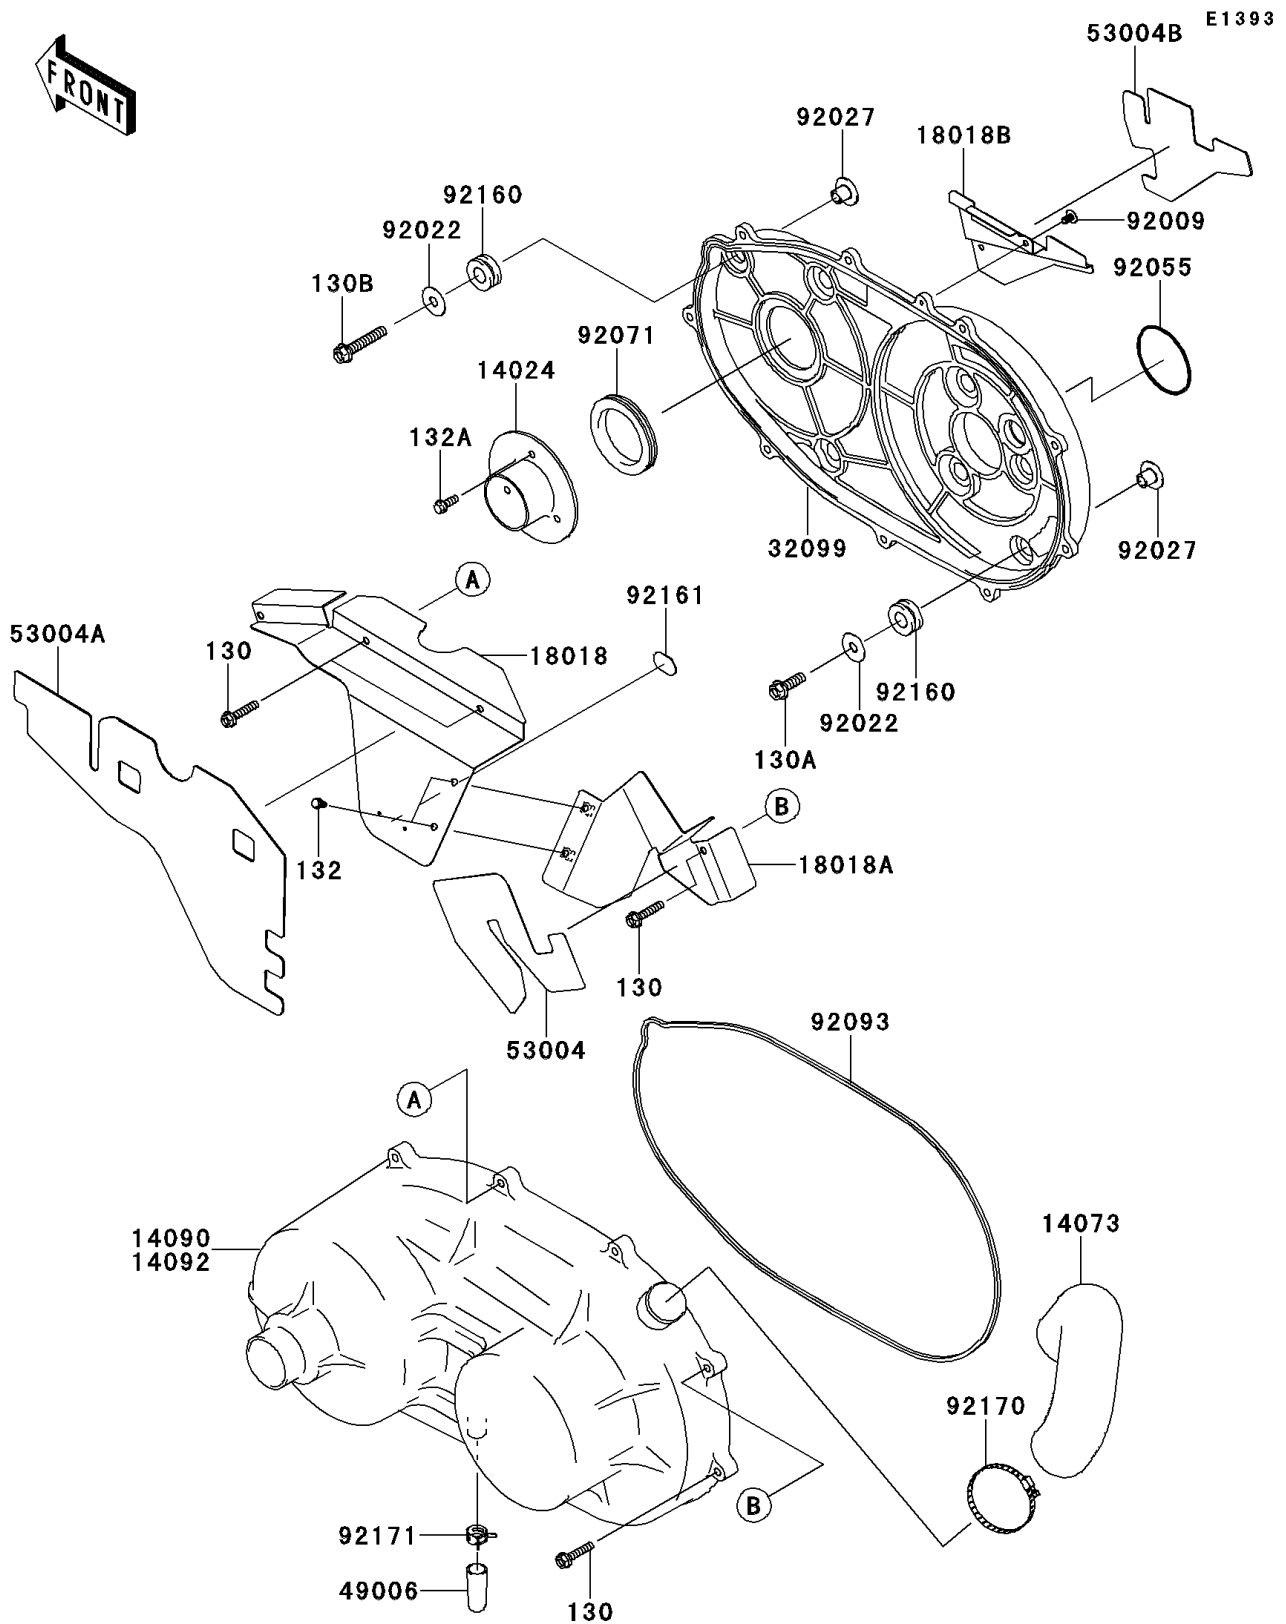

2011 Mule 4010 Trans4x4 Realtree APG HD

PARTS DIAGRAM

Converter Cover

2011 Mule 4010 Trans4x4 Realtree APG HD

PARTS LIST

Converter Cover

ITEM NAME	PART NUMBER	QUANTITY
-----------	-------------	----------
