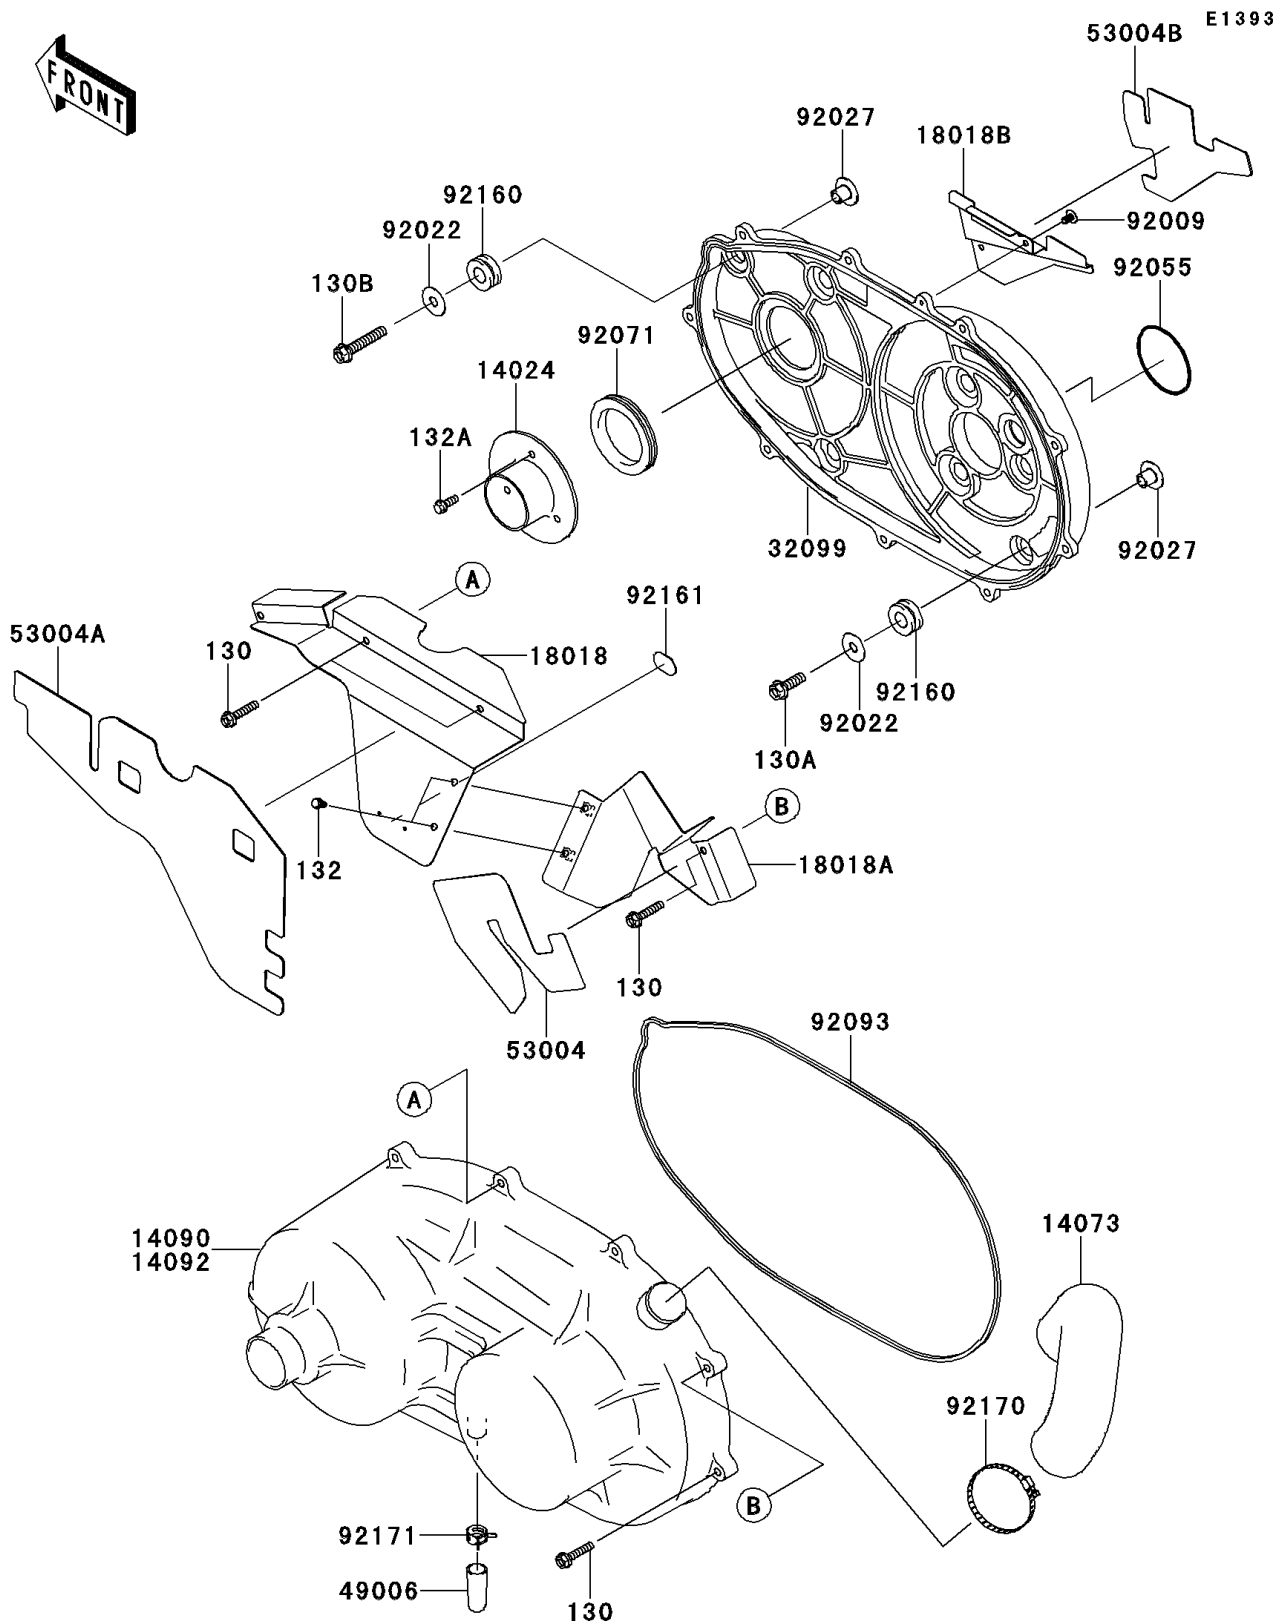

2012 MULE™ 4010 TRANS4x4® CAMO

Kawasaki
Let the Good Times Roll®

PARTS DIAGRAM

Converter Cover

2012 MULE™ 4010 TRANS4x4® CAMO

Kawasaki
Let the Good Times Roll®

PARTS LIST

Converter Cover

ITEM NAME	PART NUMBER	QUANTITY
-----------	-------------	----------
