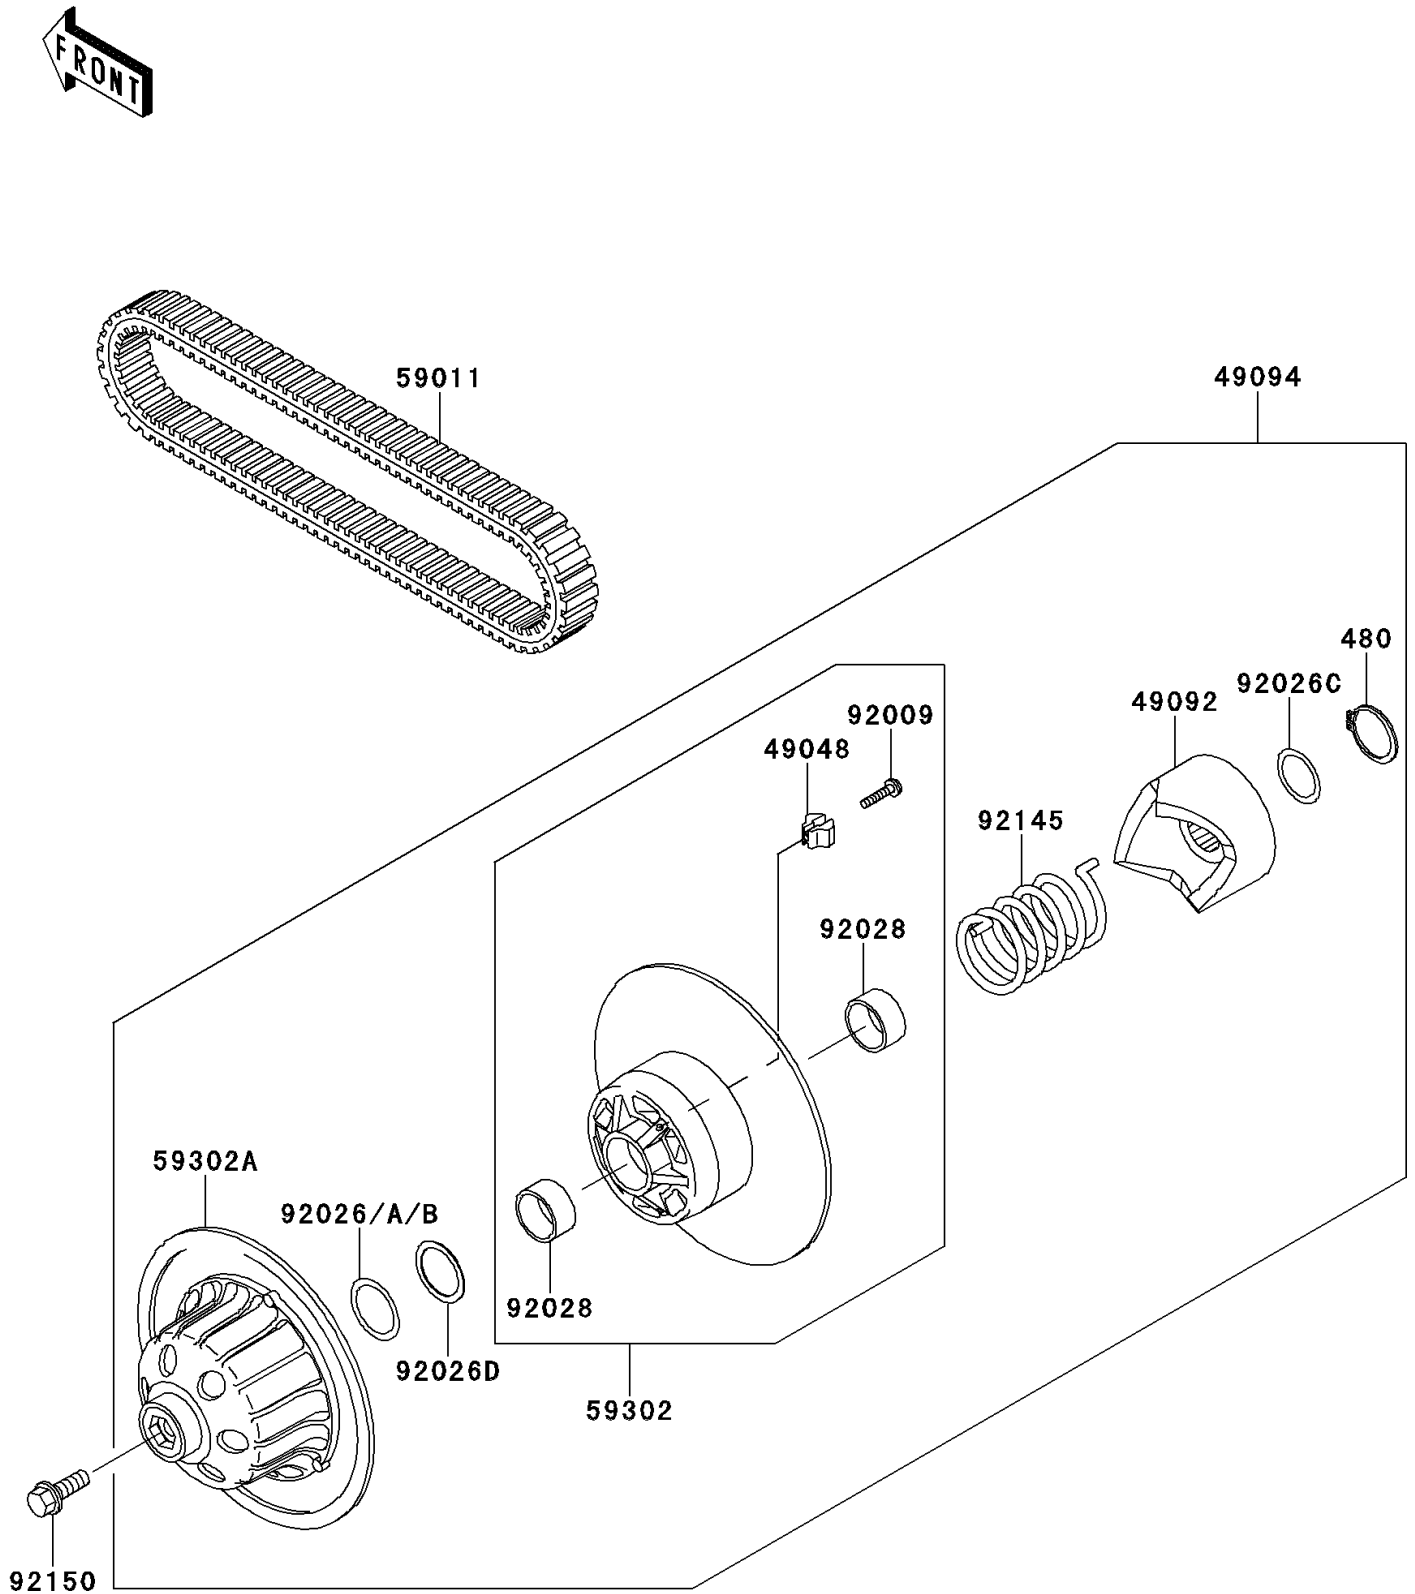

2011 Mule 4010 Trans4x4 Realtree APG HD

PARTS DIAGRAM

Driven Converter/Drive Belt

E1392

2011 Mule 4010 Trans4x4 Realtree APG HD

PARTS LIST

Driven Converter/Drive Belt

ITEM NAME	PART NUMBER	QUANTITY
-----------	-------------	----------
