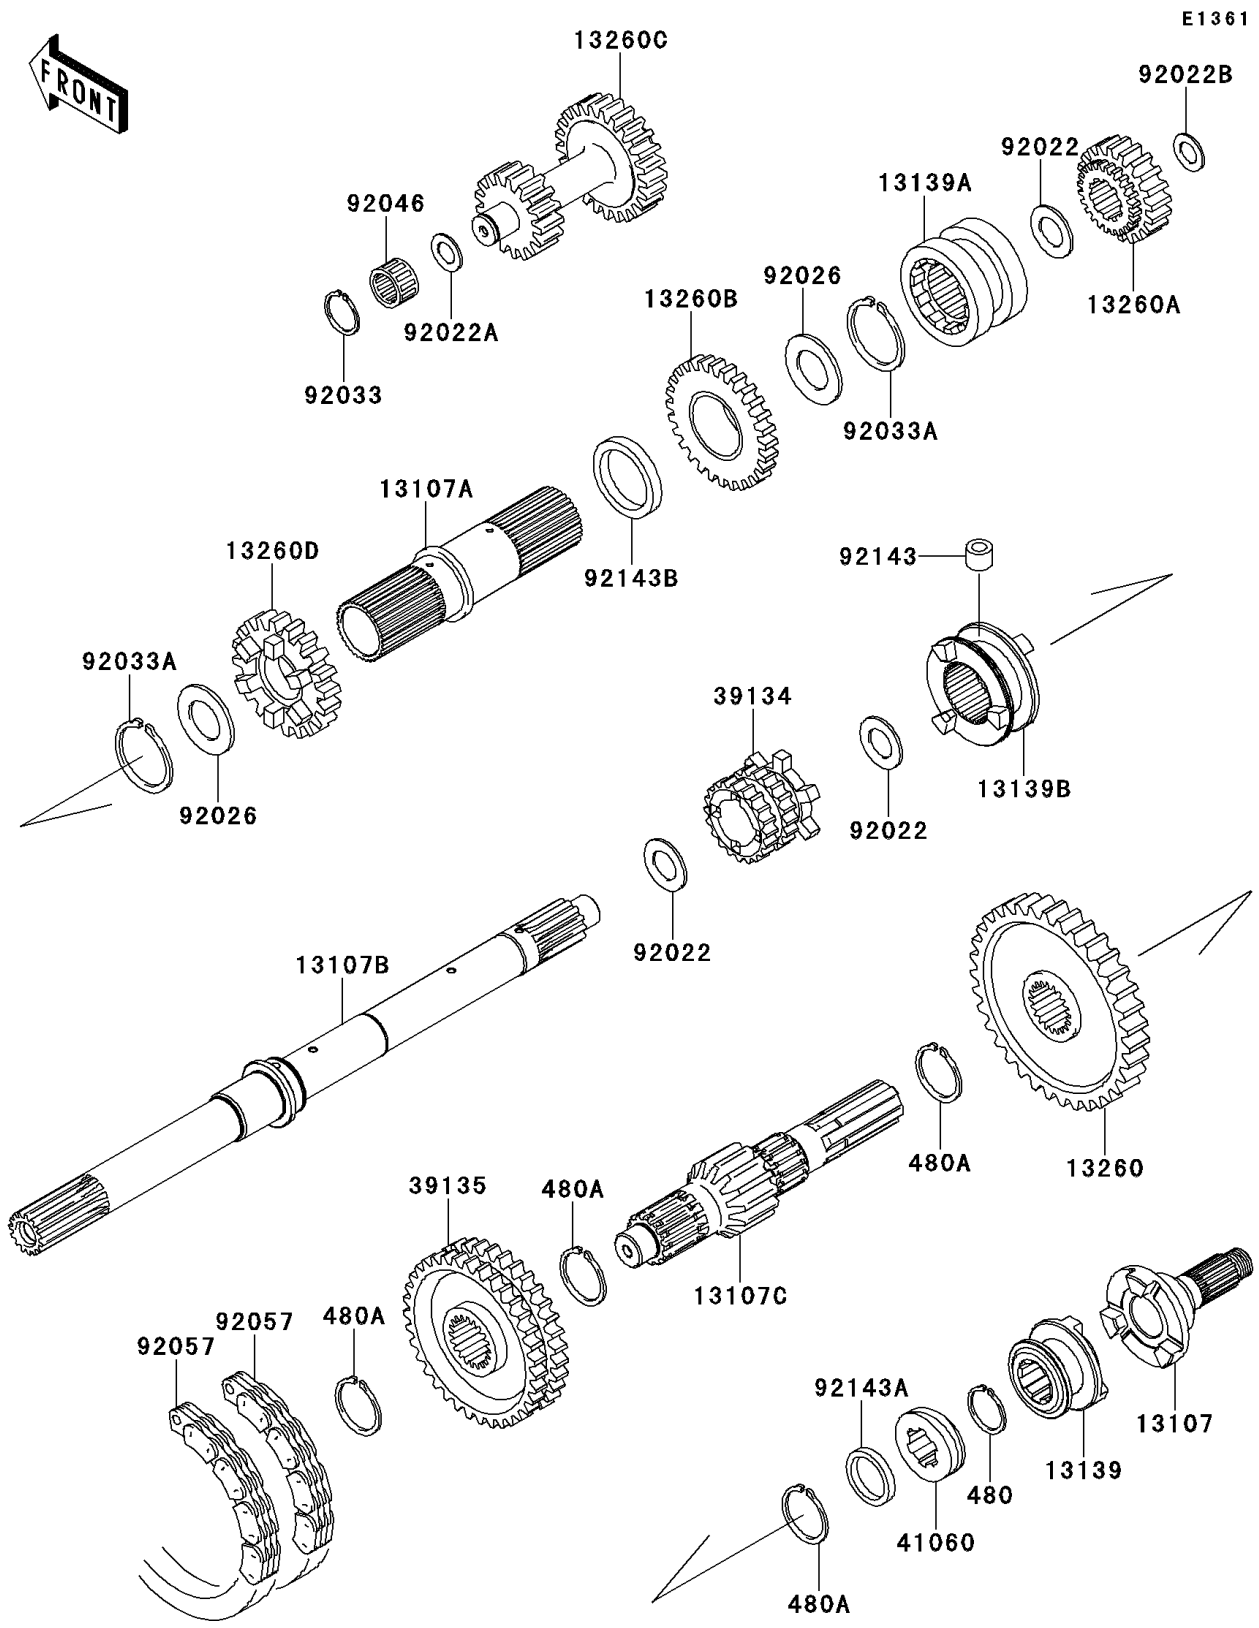

2011 Mule 4010 Trans4x4 Realtree APG HD

PARTS DIAGRAM

Transmission

2011 Mule 4010 Trans4x4 Realtree APG HD

PARTS LIST

Transmission

ITEM NAME	PART NUMBER	QUANTITY
-----------	-------------	----------
