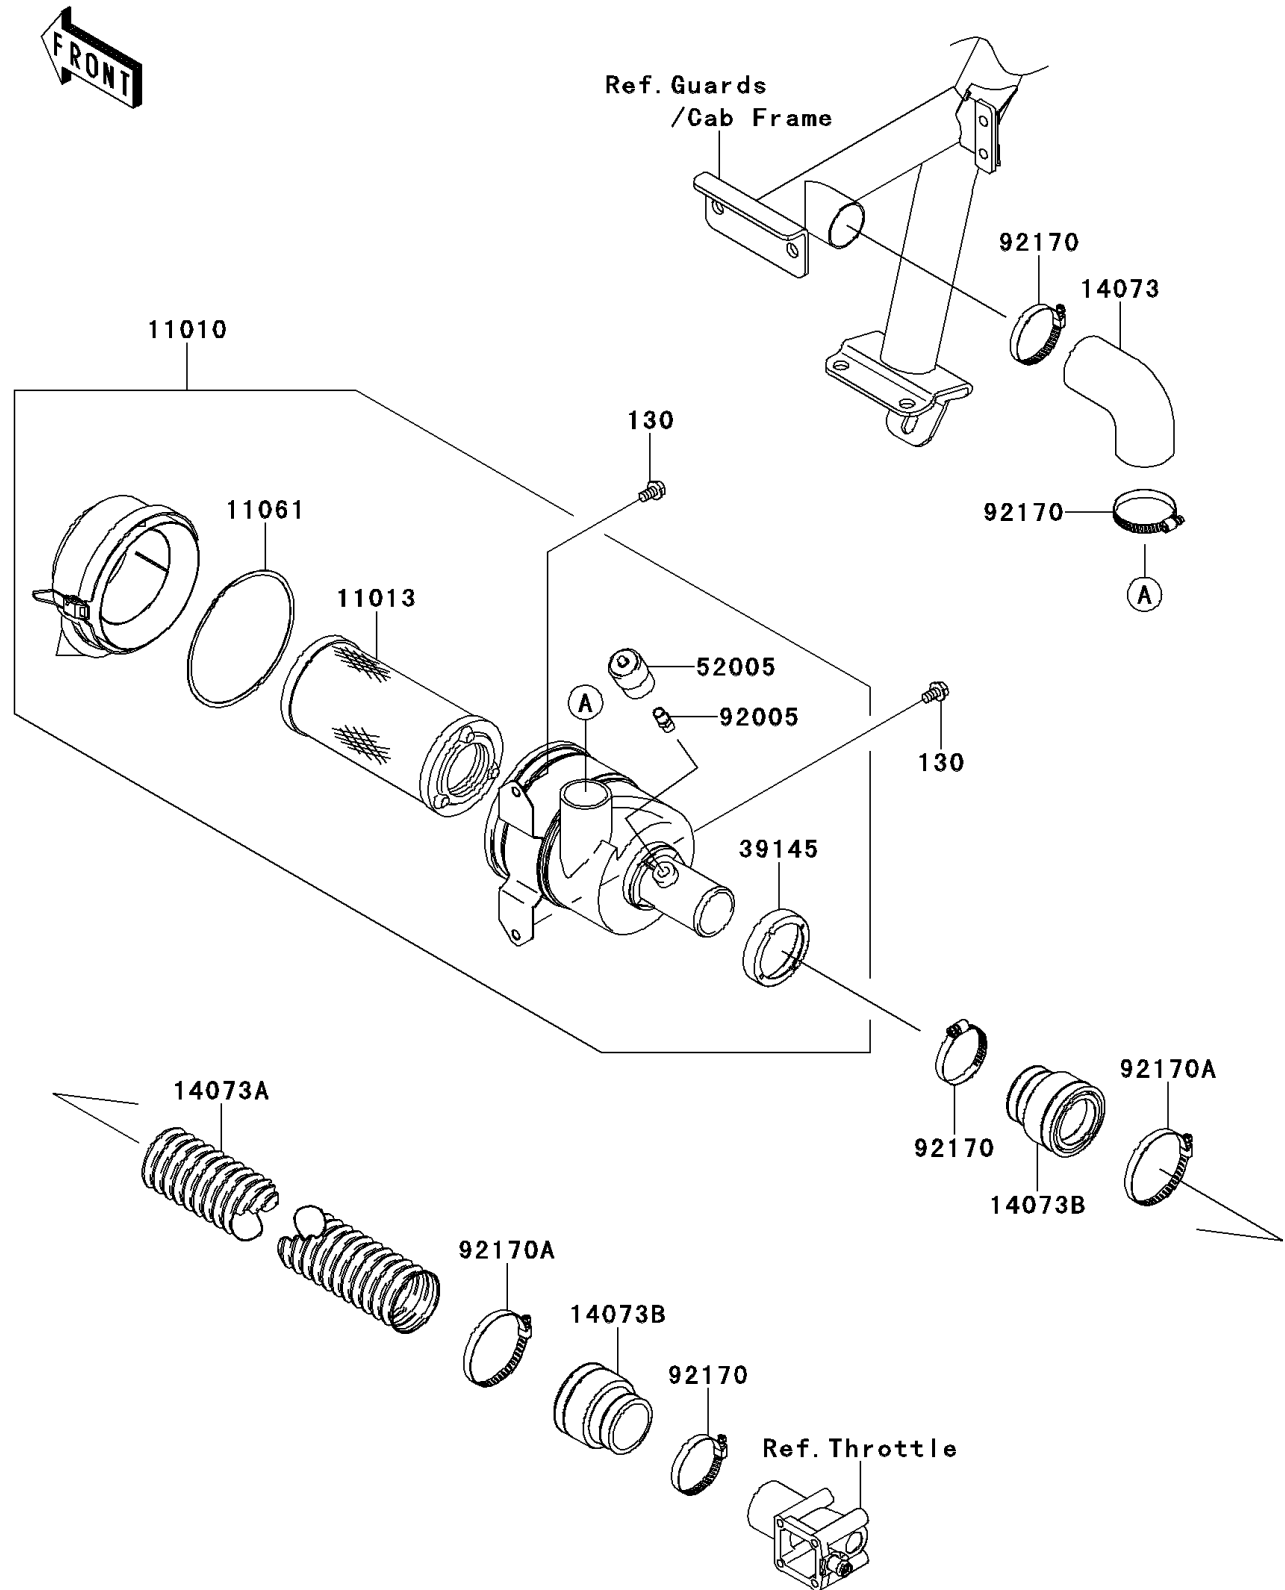

2010 Mule 4010 Trans4x4 Realtree APG HD

PARTS DIAGRAM Air Cleaner(S9F/SAF)

E1130

2010 Mule 4010 Trans4x4 Realtree APG HD

PARTS LIST

Air Cleaner(S9F/SAF)

ITEM NAME	PART NUMBER	QUANTITY
FILTER-ASSY-AIR (Ref # 11010)	11010-0177	1
ELEMENT-AIR FILTER (Ref # 11013)	11013-1290	1
GASKET,AIR FILTER (Ref # 11061)	11061-1078	1
DUCT,RR BAR-A/C (Ref # 14073)	14073-0235	1
DUCT (Ref # 14073A)	14073-7504	1
DUCT,ADAPTER (Ref # 14073B)	14073-7505	2
TRIM-SEAL (Ref # 39145)	39145-1133	1
GAUGE,AIR (Ref # 52005)	52005-7502	1
FITTING,AIR FILTER (Ref # 92005)	92005-1386	1
CLAMP (Ref # 92170)	92170-1674	4
CLAMP (Ref # 92170A)	92170-1764	2
BOLT-FLANGED,8X14 (Ref # 130)	130BB0814	2