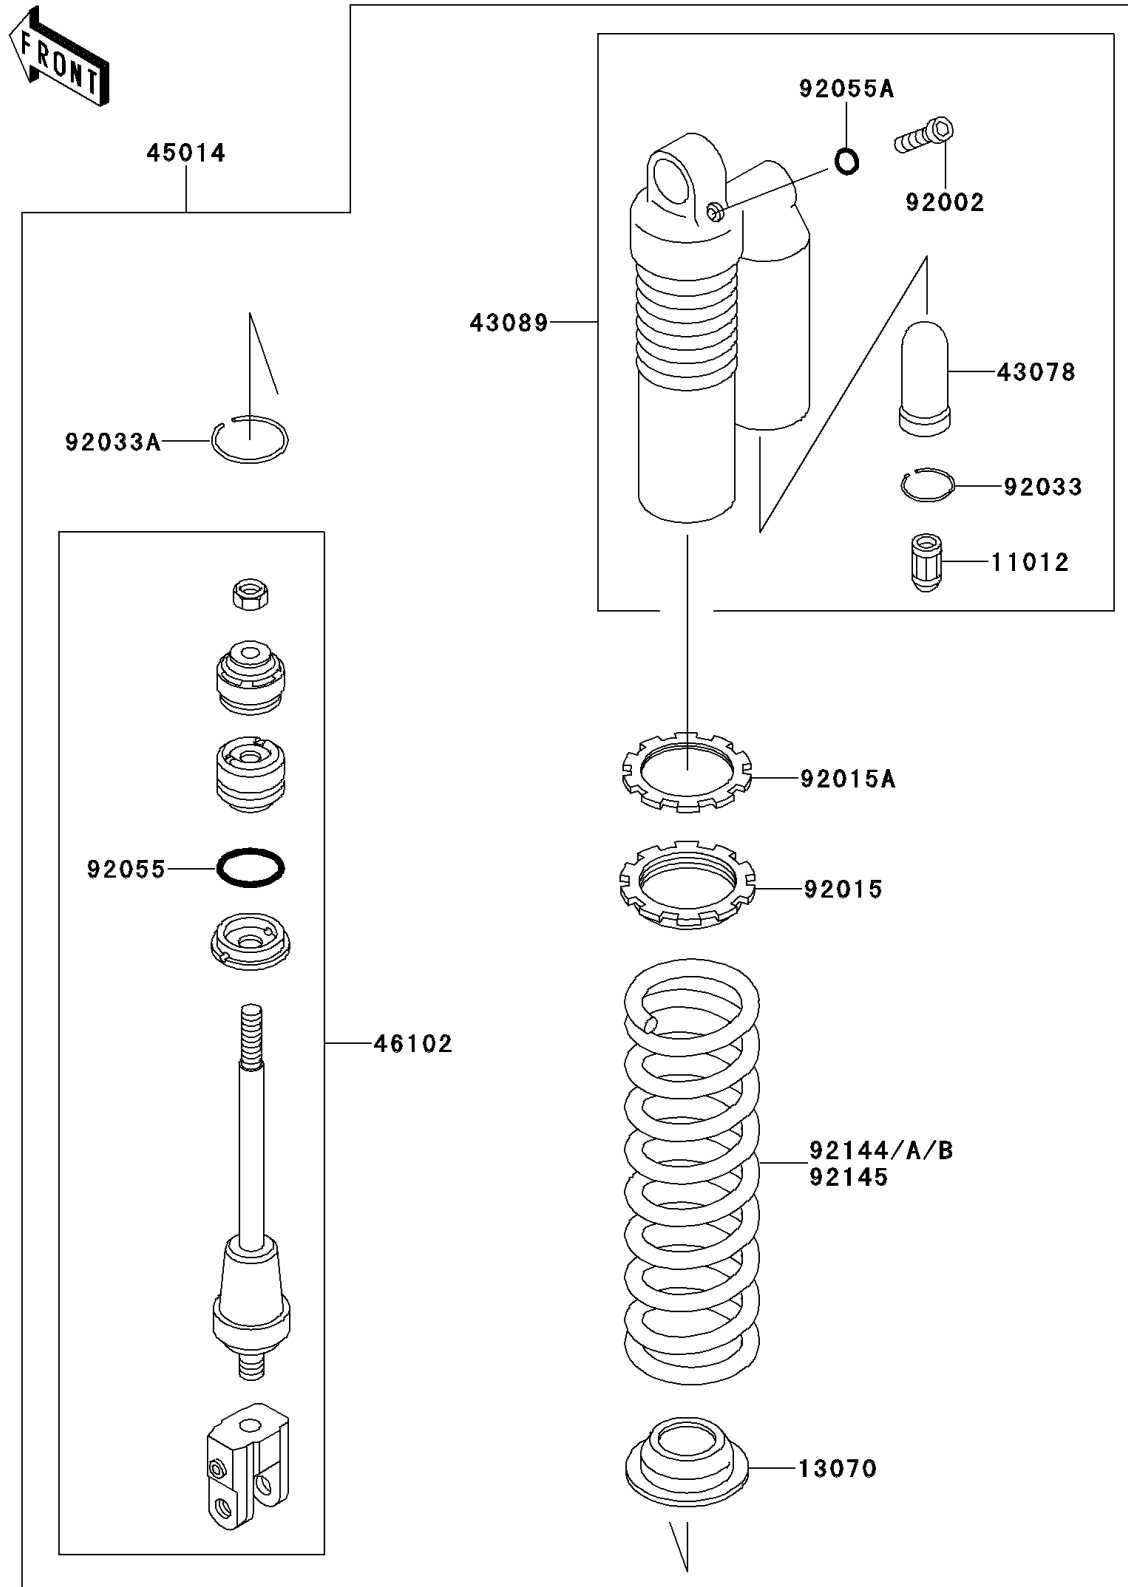

2011 KX™ 85

PARTS DIAGRAM

Shock Absorber(s)

F2280

2011 KX™ 85

PARTS LIST

Shock Absorber(s)

ITEM NAME

PART NUMBER

QUANTITY
